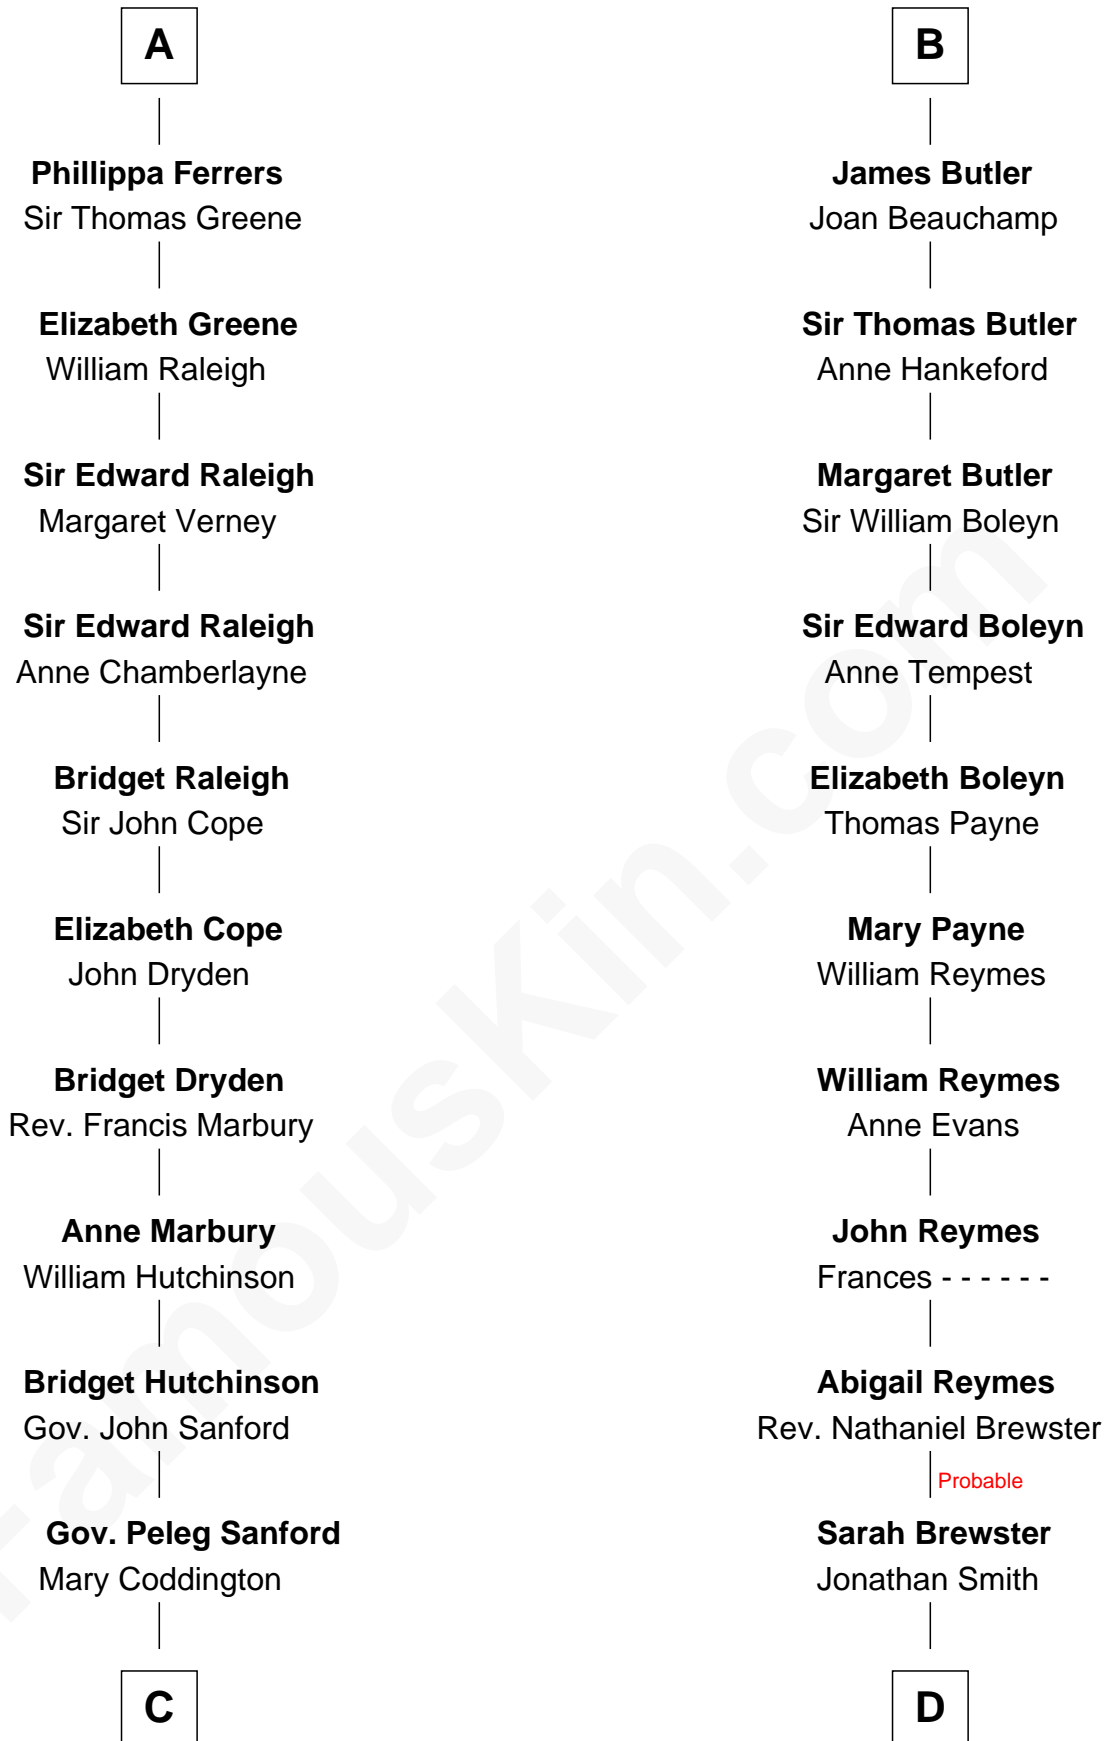

## Relationship Chart of Lucretia (Rudolph) Garfield

*First Lady of President James Garfield*

19th cousin 2 times removed of

**William Floyd**

*Signer of the Declaration of Independence*

**C**

**Anne Sanford**  
Capt. John Mason

**Peleg Sanford Mason**  
Mary Stanton

**Elijah Mason**  
Lucretia Greene

**Arabella Greene Mason**  
Zebulon Rudolph

**Lucretia (Rudolph) Garfield**  
*First Lady of James Garfield*

**D**

**Jonathan Smith**  
Elizabeth Platt

**Tabitha Smith**  
Nicholl Floyd

**William Floyd**  
*Signer of Declaration of Independence*