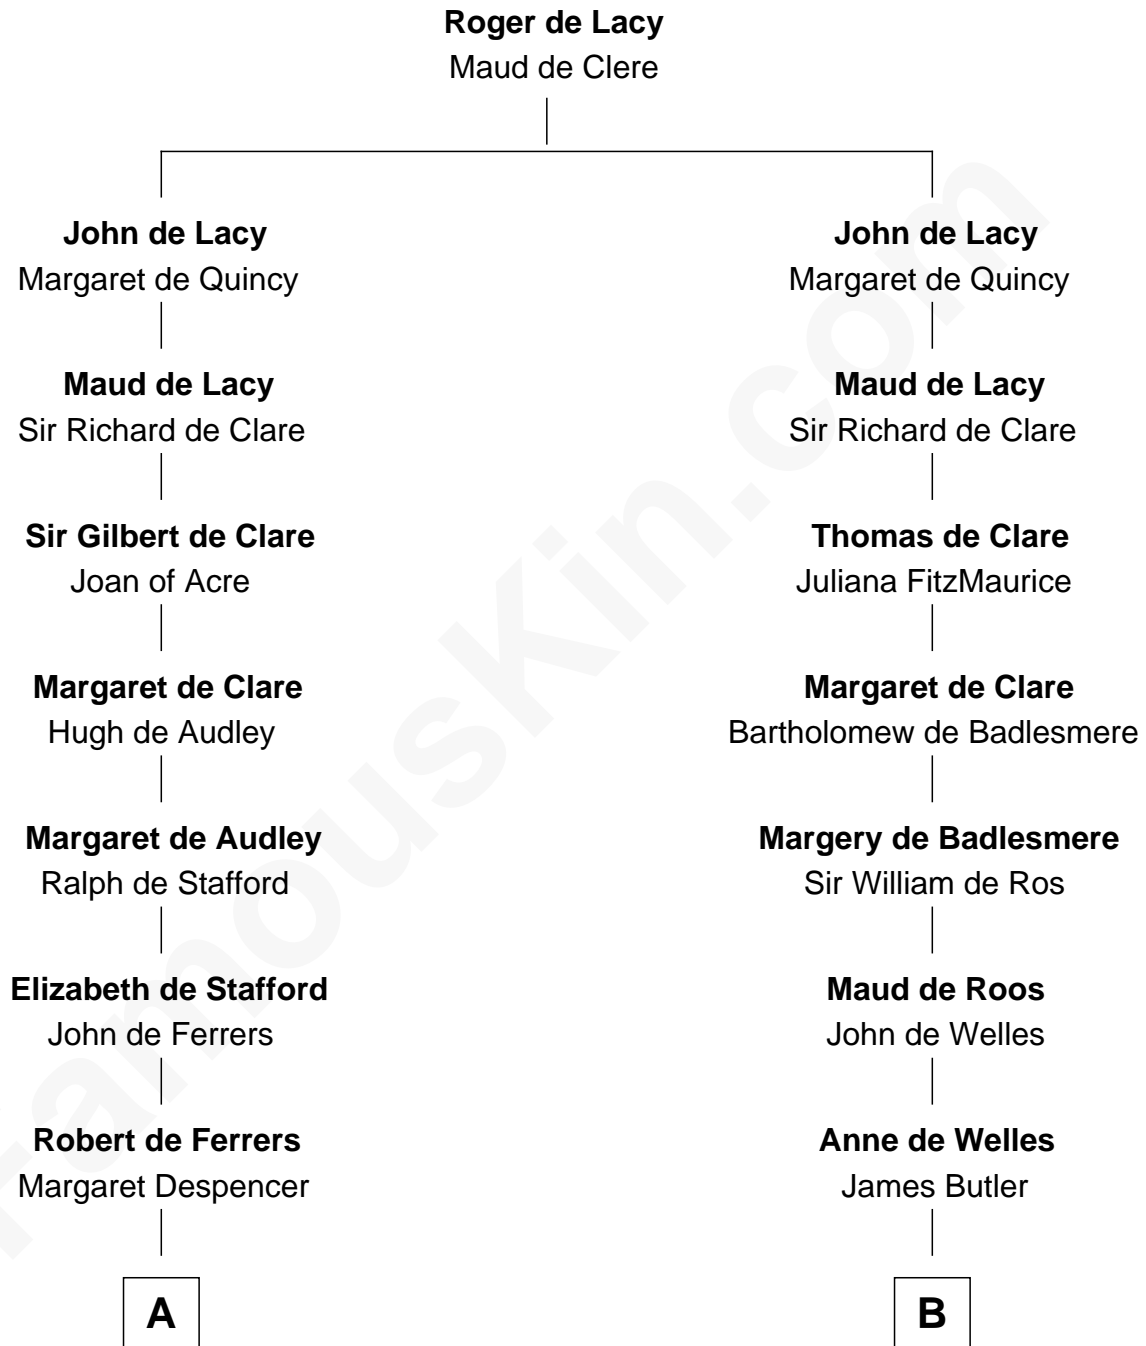

# FamousKin.com

## Relationship Chart of Lucretia (Rudolph) Garfield

*First Lady of President James Garfield*

19th cousin 2 times removed of

**William Floyd**

*Signer of the Declaration of Independence*

**C**

**Anne Sanford**  
Capt. John Mason

**Peleg Sanford Mason**  
Mary Stanton

**Elijah Mason**  
Lucretia Greene

**Arabella Greene Mason**  
Zebulon Rudolph

**Lucretia (Rudolph) Garfield**  
*First Lady of James Garfield*

**D**

**Jonathan Smith**  
Elizabeth Platt

**Tabitha Smith**  
Nicholl Floyd

**William Floyd**  
*Signer of Declaration of Independence*