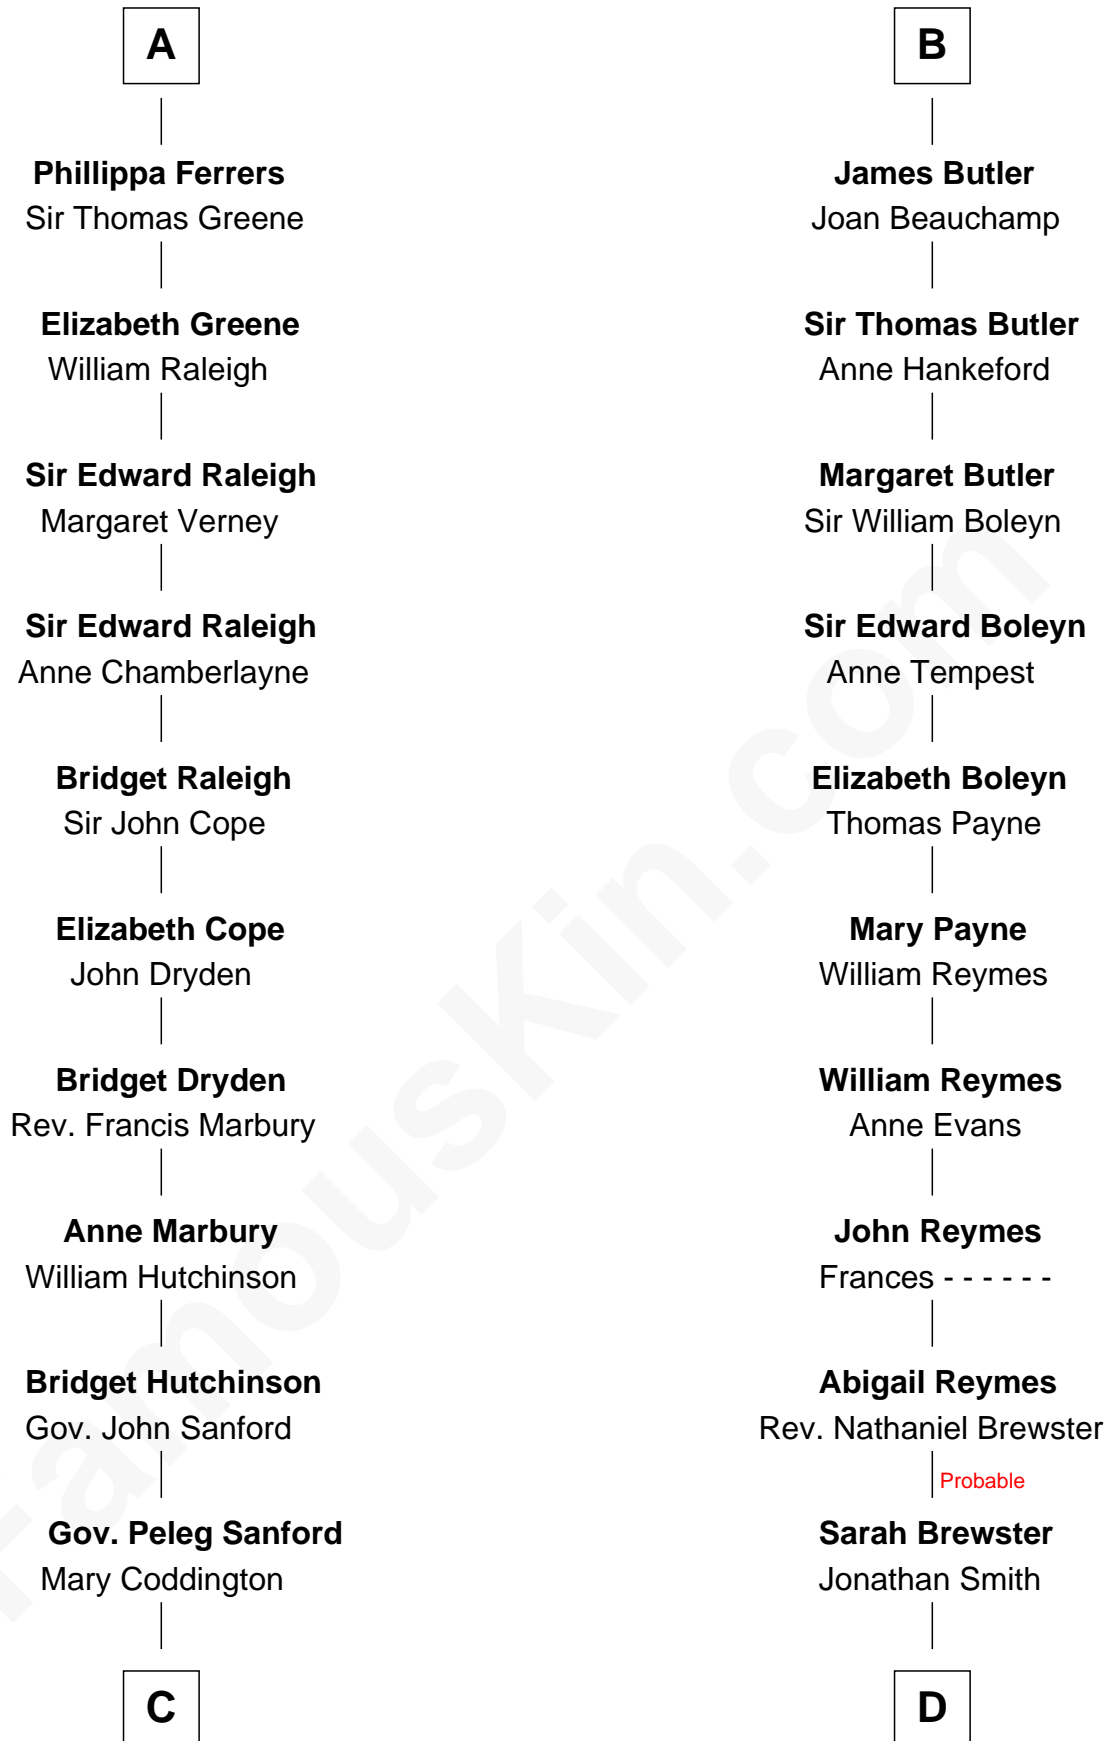

## Relationship Chart of Lucretia (Rudolph) Garfield

*First Lady of President James Garfield*

19th cousin 2 times removed of

**William Floyd**

*Signer of the Declaration of Independence*

**C**

**Anne Sanford**  
Capt. John Mason

**Peleg Sanford Mason**  
Mary Stanton

**Elijah Mason**  
Lucretia Greene

**Arabella Greene Mason**  
Zebulon Rudolph

**Lucretia (Rudolph) Garfield**  
*First Lady of James Garfield*

**D**

**Jonathan Smith**  
Elizabeth Platt