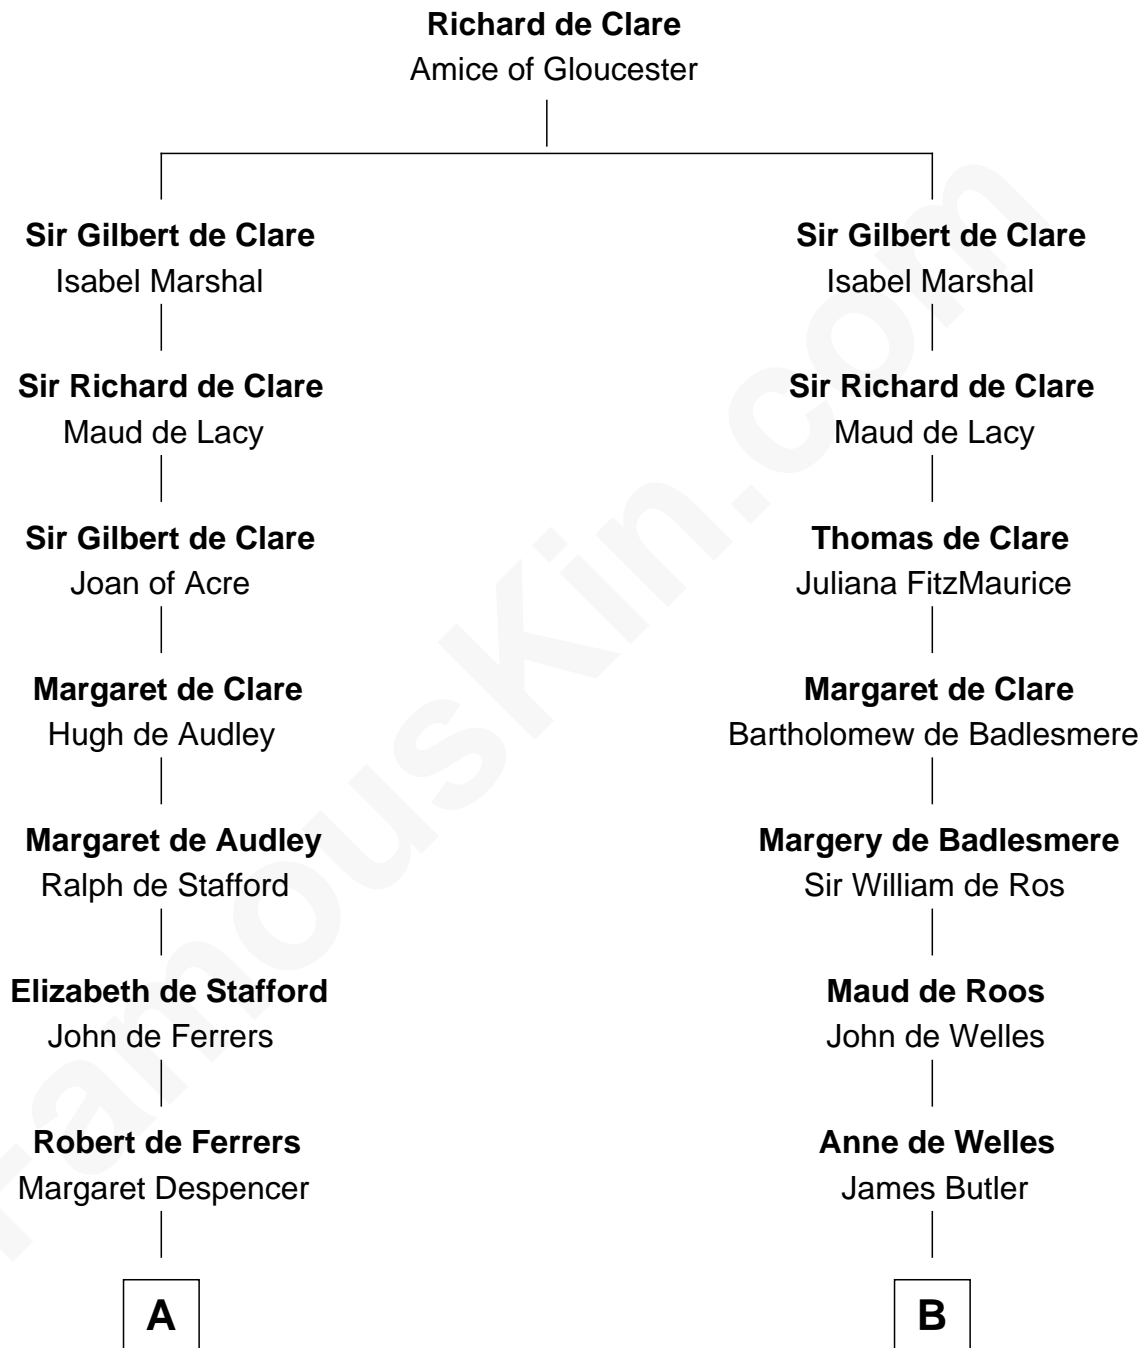

# FamousKin.com

## Relationship Chart of Lucretia (Rudolph) Garfield

*First Lady of President James Garfield*

19th cousin 2 times removed of

**William Floyd**

*Signer of the Declaration of Independence*

**C**

**Anne Sanford**  
Capt. John Mason

**Peleg Sanford Mason**  
Mary Stanton

**Elijah Mason**  
Lucretia Greene

**Arabella Greene Mason**  
Zebulon Rudolph

**Lucretia (Rudolph) Garfield**  
*First Lady of James Garfield*

**D**

**Jonathan Smith**  
Elizabeth Platt