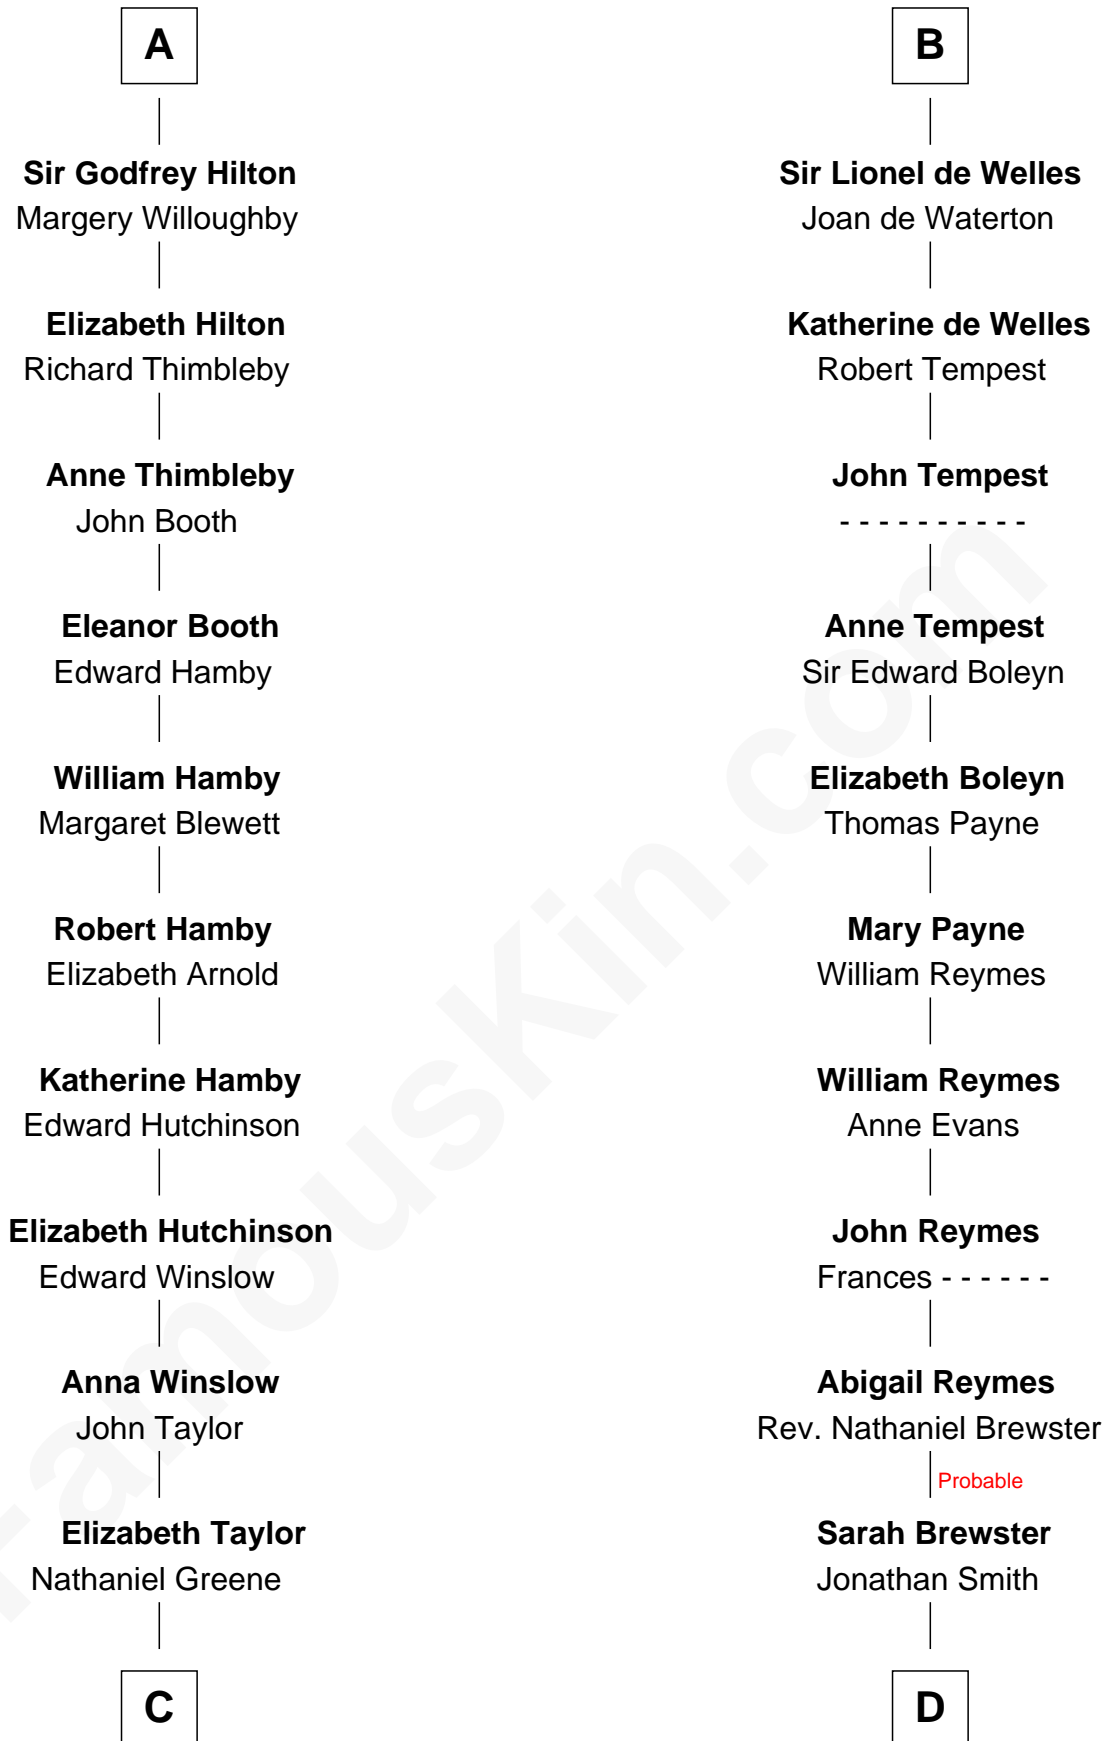

FamousKin.com

Relationship Chart of Lucretia (Rudolph) Garfield

First Lady of President James Garfield

19th cousin 1 time removed of

William Floyd

Signer of the Declaration of Independence

C

John Greene
Azubah Ward

Lucretia Greene
Elijah Mason

Arabella Greene Mason
Zebulon Rudolph

Lucretia (Rudolph) Garfield
First Lady of James Garfield

D

Jonathan Smith
Elizabeth Platt

Tabitha Smith
Nicholl Floyd

William Floyd
Signer of Declaration of Independence