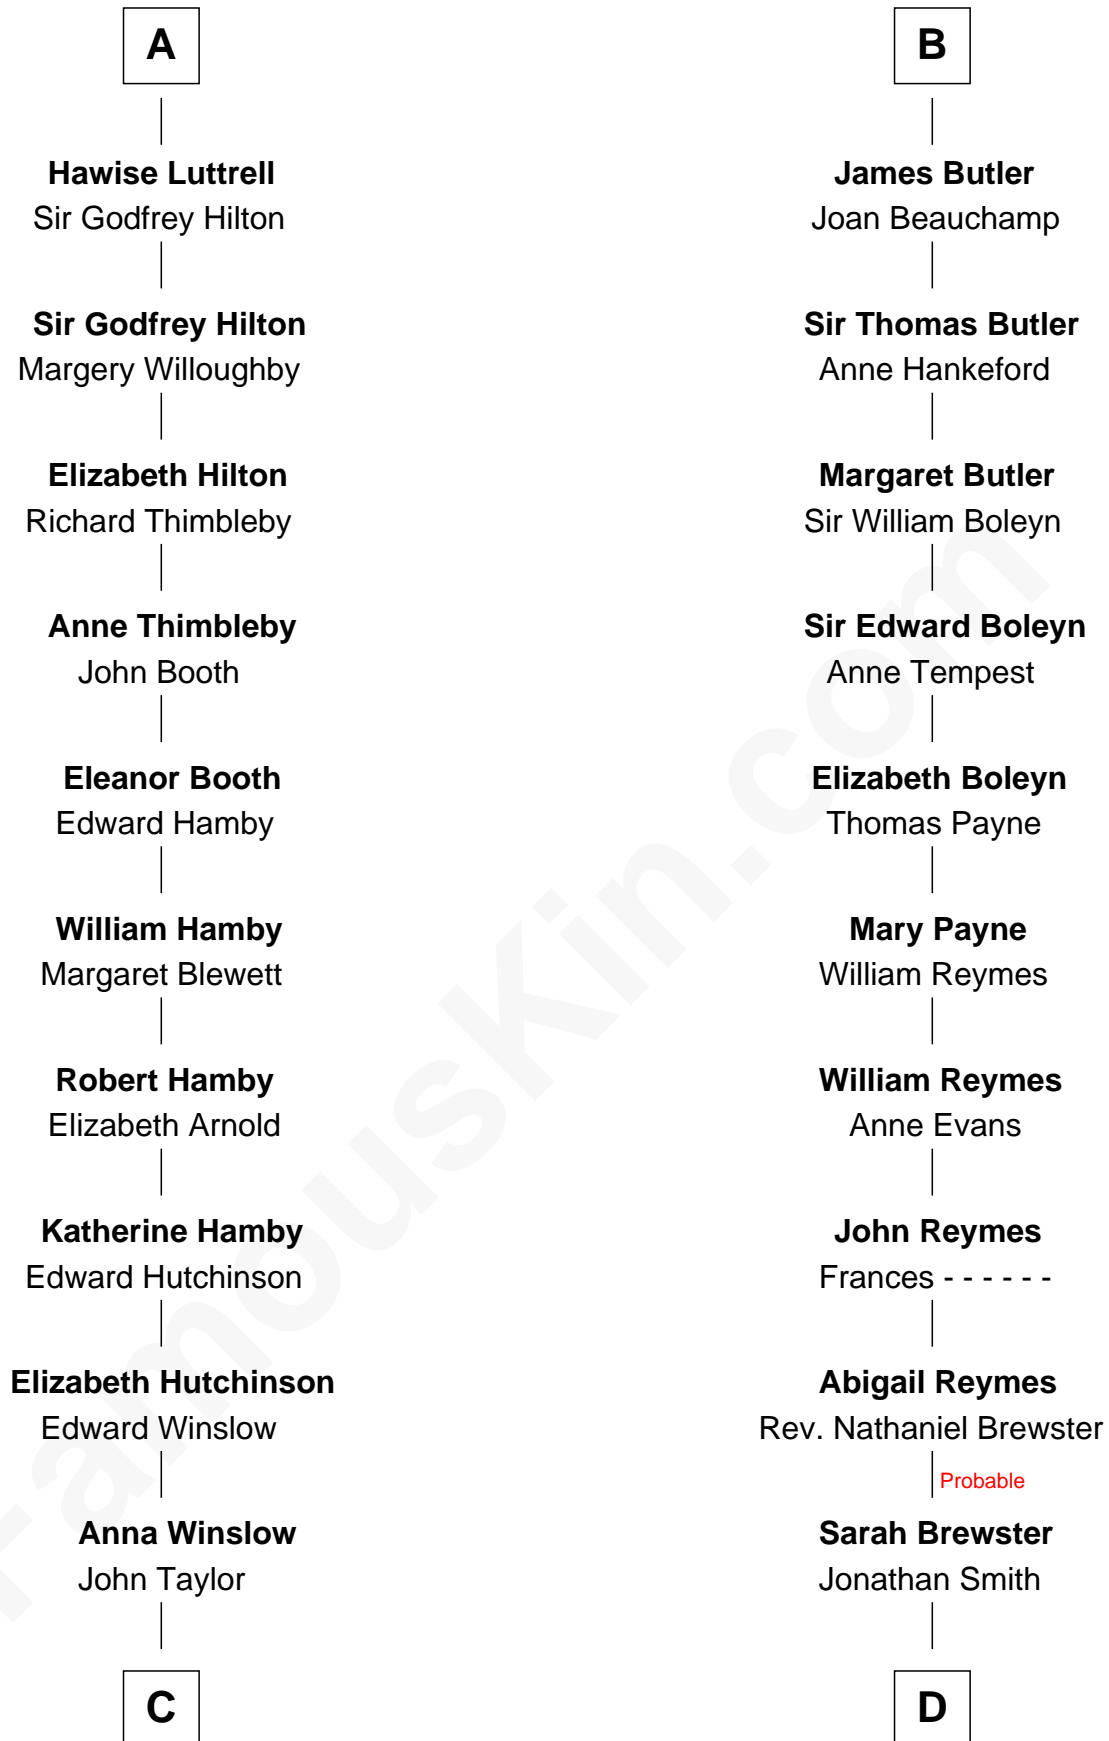

FamousKin.com

Relationship Chart of Lucretia (Rudolph) Garfield

First Lady of President James Garfield

19th cousin 2 times removed of

William Floyd

Signer of the Declaration of Independence

Sir Odinel de Umfreville

Alice de Lucy

C

Elizabeth Taylor
Nathaniel Greene

John Greene
Azubah Ward

Lucretia Greene
Elijah Mason

Arabella Greene Mason
Zebulon Rudolph

Lucretia (Rudolph) Garfield
First Lady of James Garfield

D