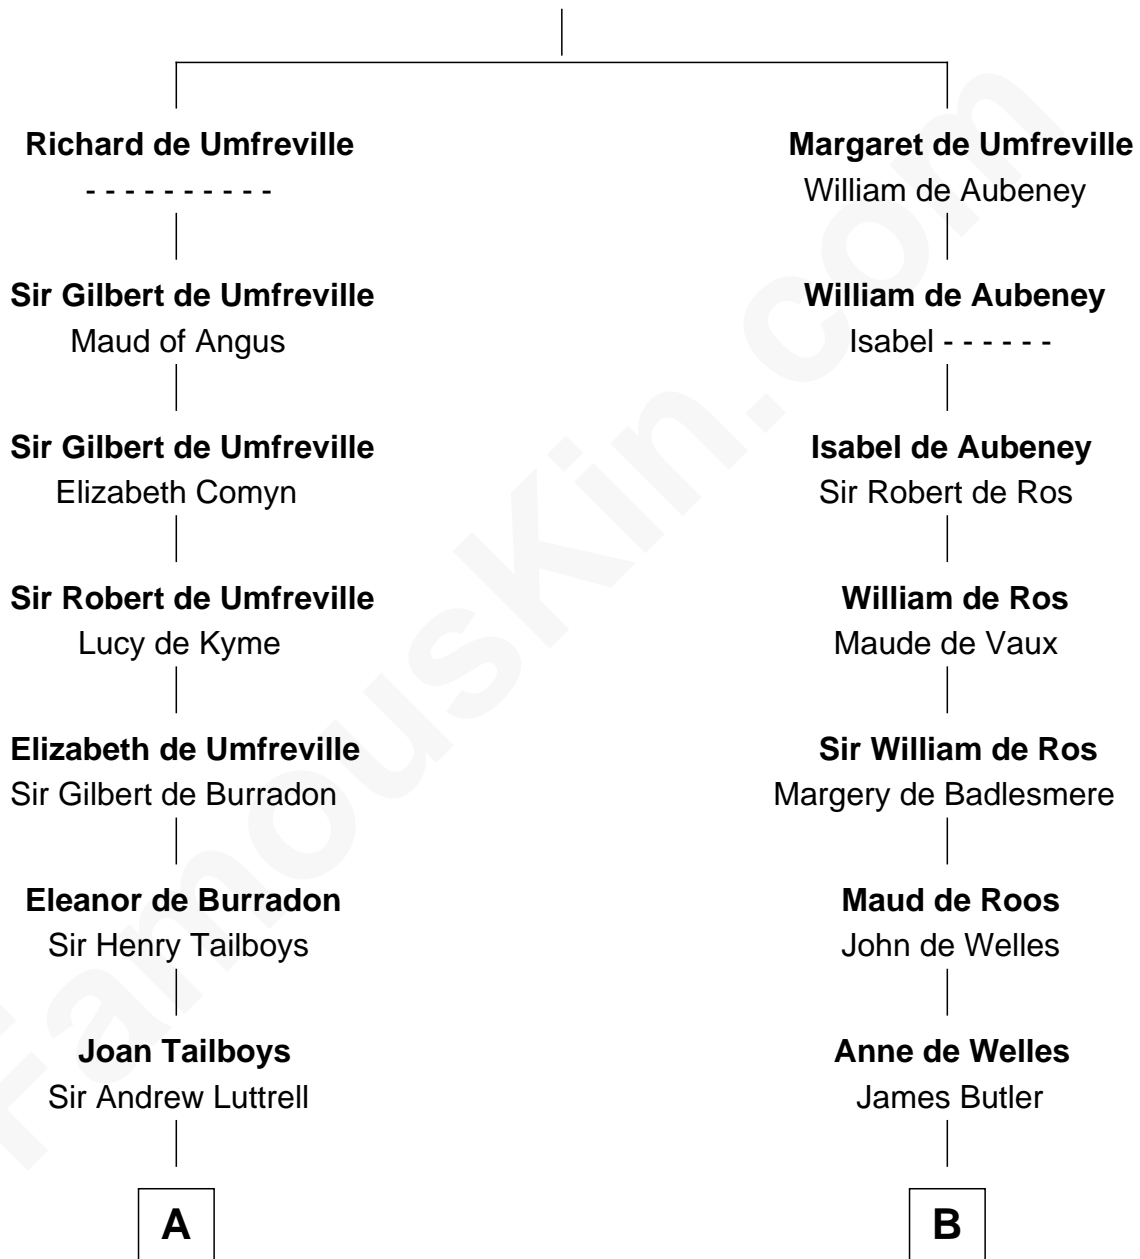

FamousKin.com

Relationship Chart of Lucretia (Rudolph) Garfield

First Lady of President James Garfield

19th cousin 2 times removed of

William Floyd

Signer of the Declaration of Independence

Sir Odinel de Umfreville

Alice de Lucy

C

Elizabeth Taylor
Nathaniel Greene

John Greene
Azubah Ward

Lucretia Greene
Elijah Mason

Arabella Greene Mason
Zebulon Rudolph

Lucretia (Rudolph) Garfield
First Lady of James Garfield

D