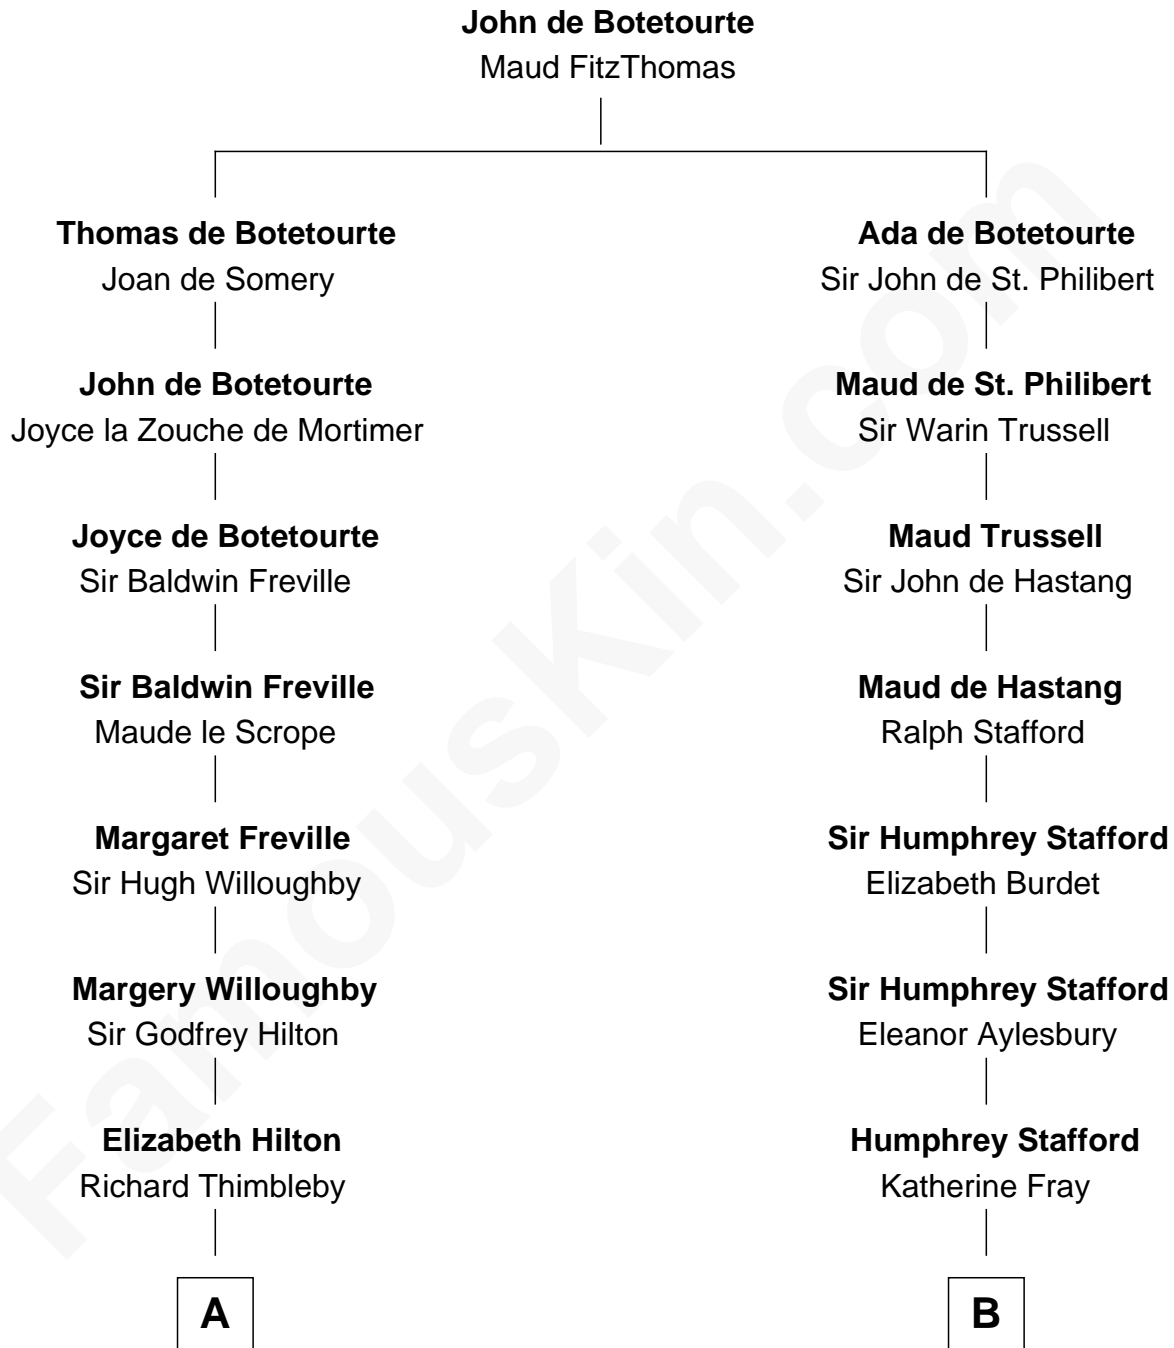

## Relationship Chart of Lucretia (Rudolph) Garfield

*First Lady of President James Garfield*

16th cousin 2 times removed of

**Robert Townsend**

*Member of the Culper Spy Ring during the American Revolution*

**C**

Arabella Greene Mason

Zebulon Rudolph

Lucretia (Rudolph) Garfield

*First Lady of James Garfield*

FamousKin.com