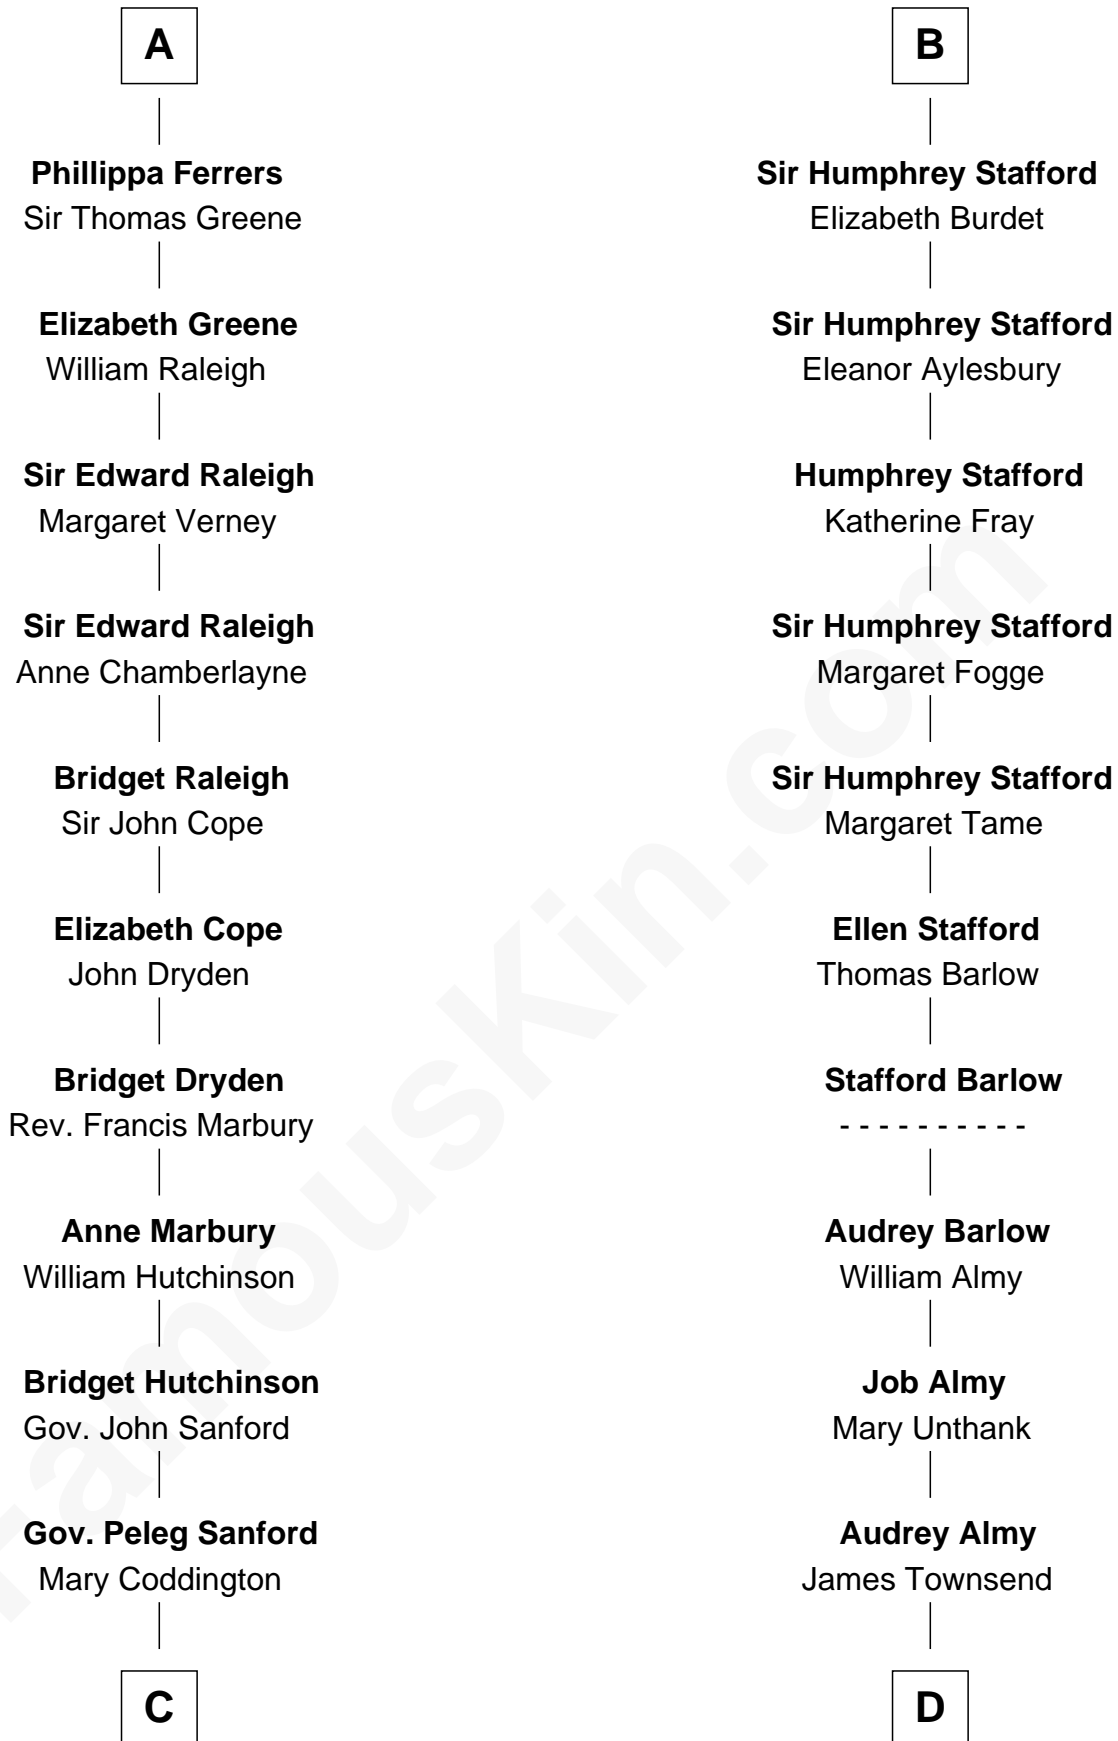

FamousKin.com

Relationship Chart of Lucretia (Rudolph) Garfield

First Lady of President James Garfield

19th cousin 2 times removed of

Robert Townsend

Member of the Culper Spy Ring during the American Revolution

C

Anne Sanford
Capt. John Mason

Peleg Sanford Mason
Mary Stanton

Elijah Mason
Lucretia Greene

Arabella Greene Mason
Zebulon Rudolph

Lucretia (Rudolph) Garfield
First Lady of James Garfield

D

Jacob Townsend
Phoebe Seaman

Samuel Townsend
Sarah Stoddard

Robert Townsend
Spy known as "Culper Jr."