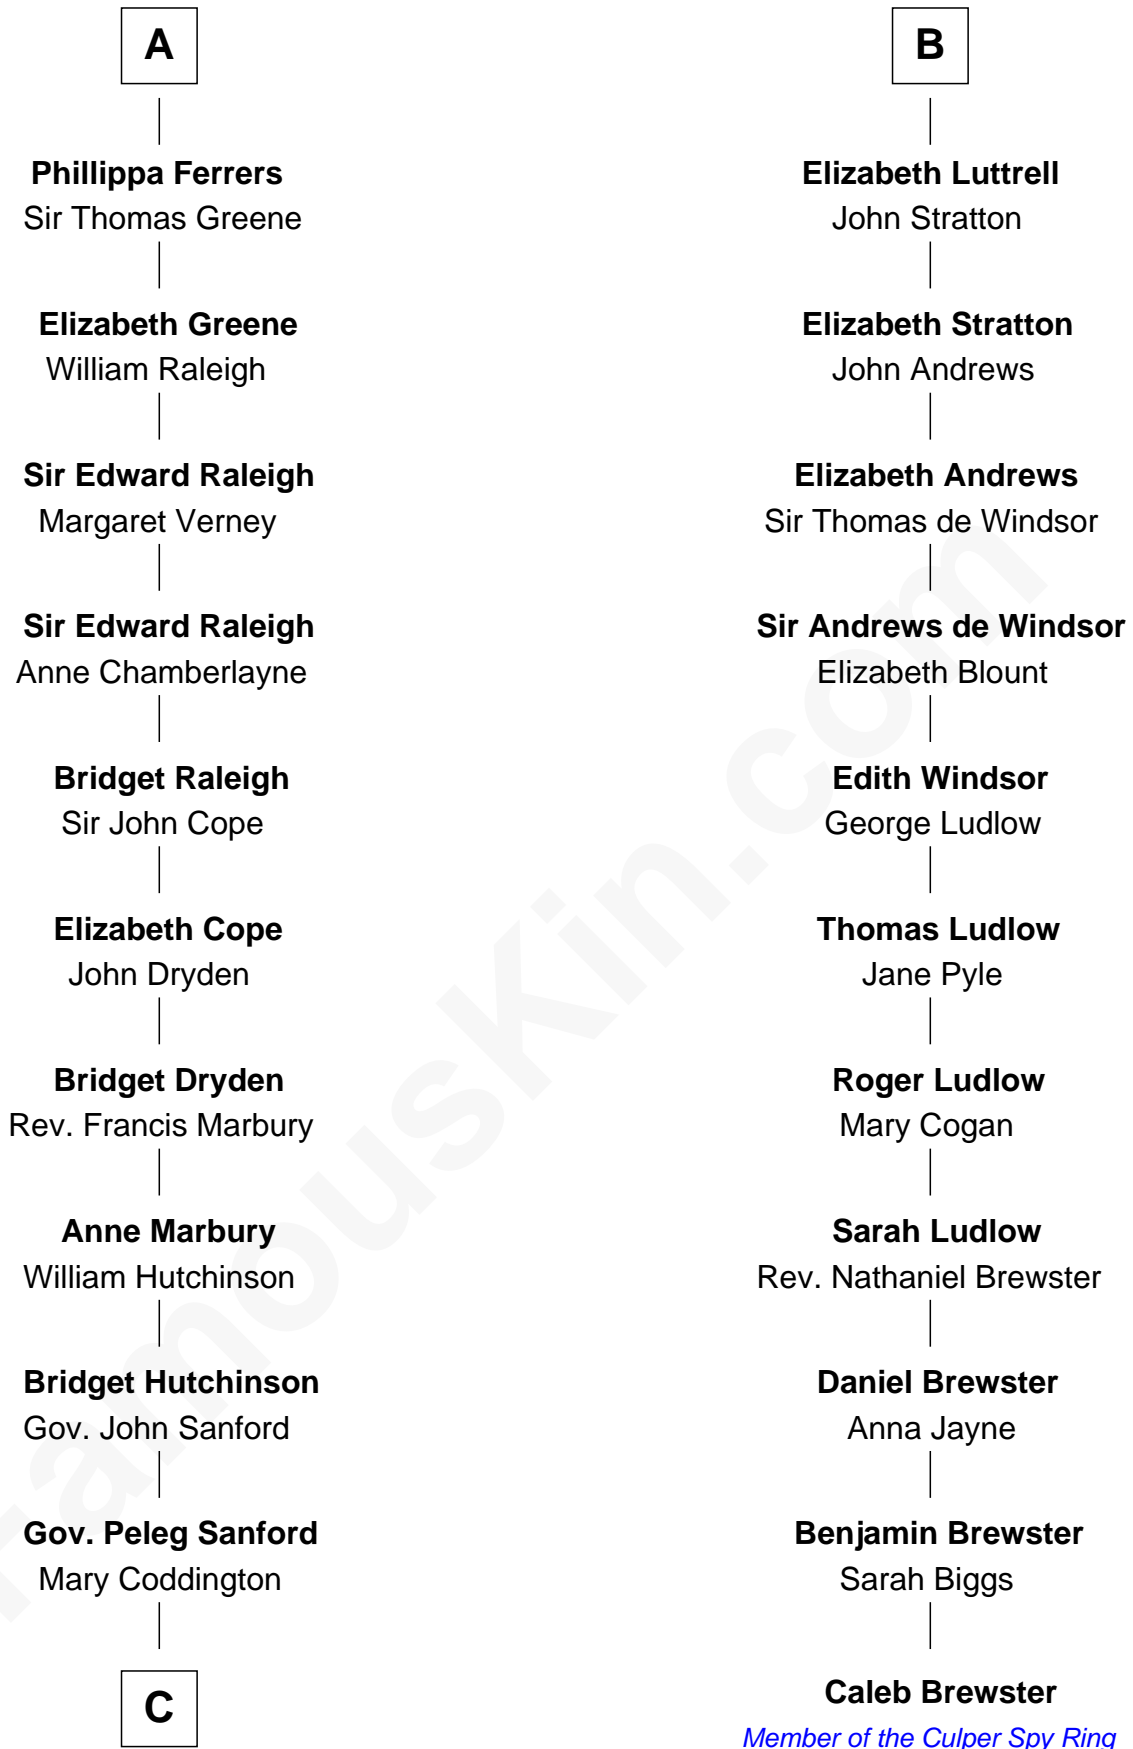

FamousKin.com

Relationship Chart of Lucretia (Rudolph) Garfield

First Lady of President James Garfield

17th cousin 4 times removed of

Caleb Brewster

Member of the Culper Spy Ring during the American Revolution

C

—
Anne Sanford
Capt. John Mason

—
Peleg Sanford Mason
Mary Stanton

—
Elijah Mason
Lucretia Greene

—
Arabella Greene Mason
Zebulon Rudolph

—
Lucretia (Rudolph) Garfield
First Lady of James Garfield

FamousKin.com