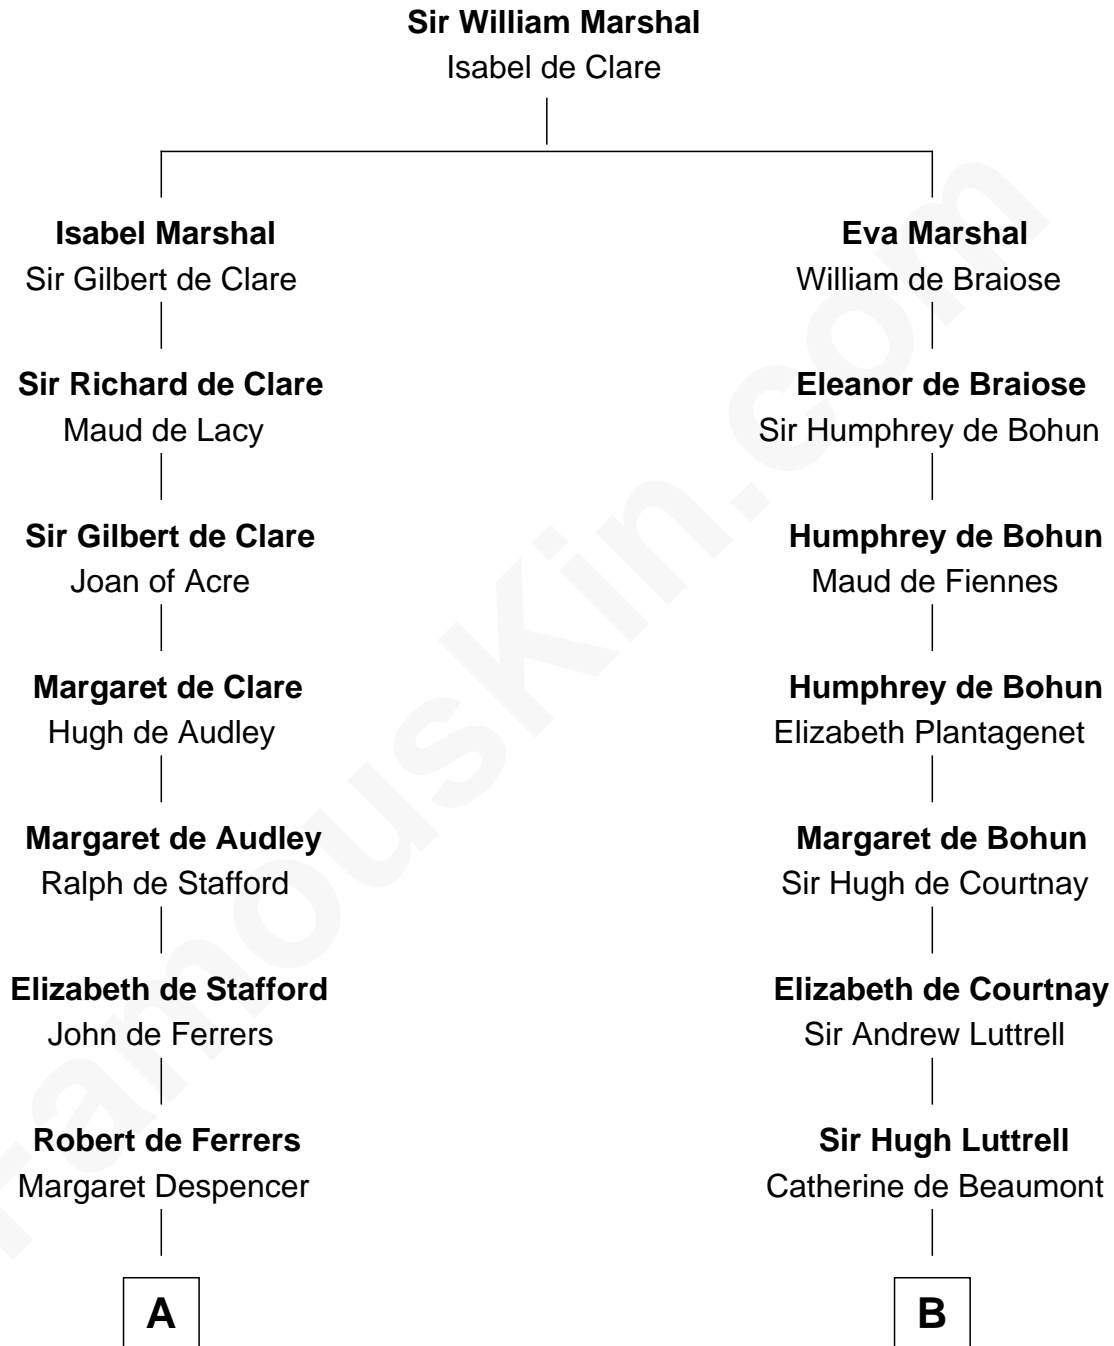

FamousKin.com

Relationship Chart of Lucretia (Rudolph) Garfield

First Lady of President James Garfield

17th cousin 4 times removed of

Caleb Brewster

Member of the Culper Spy Ring during the American Revolution

C

—
Anne Sanford
Capt. John Mason

—
Peleg Sanford Mason
Mary Stanton

—
Elijah Mason
Lucretia Greene

—
Arabella Greene Mason
Zebulon Rudolph

—
Lucretia (Rudolph) Garfield
First Lady of James Garfield

FamousKin.com