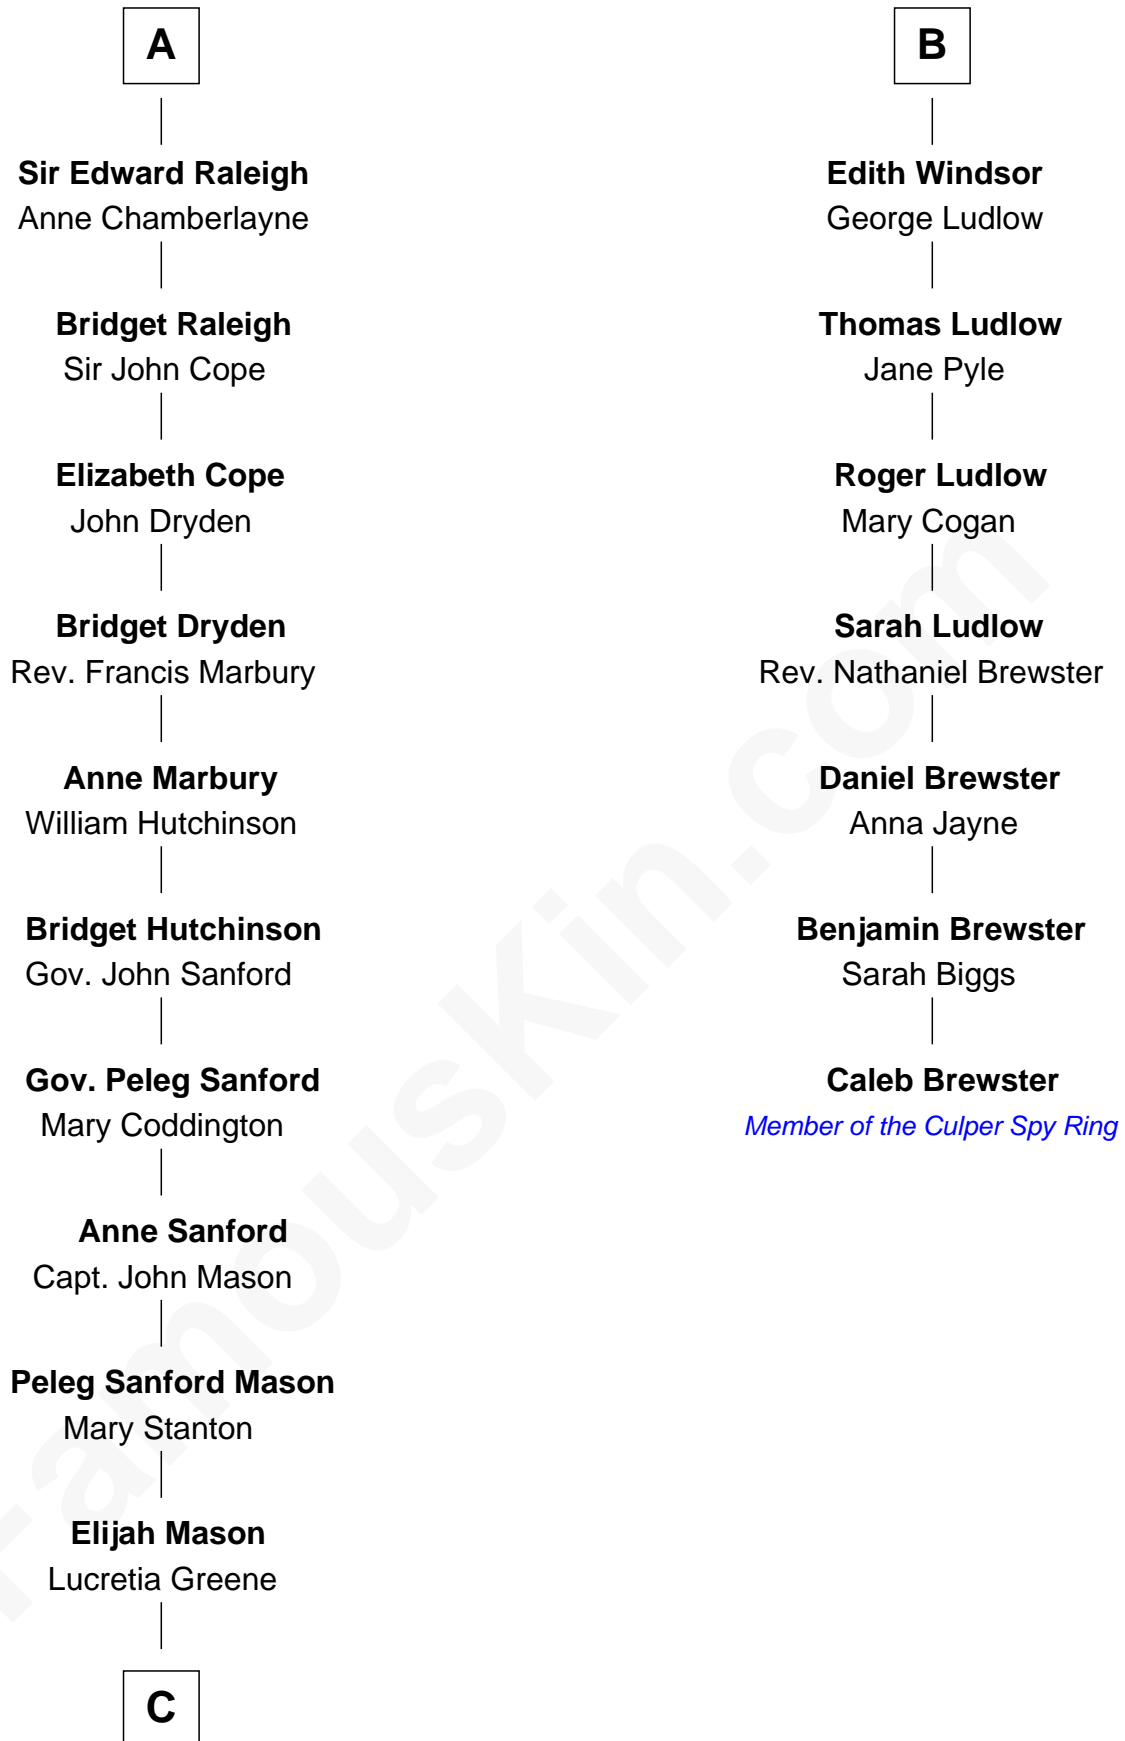

FamousKin.com

Relationship Chart of Lucretia (Rudolph) Garfield

First Lady of President James Garfield

13th cousin 5 times removed of

Caleb Brewster

Member of the Culper Spy Ring during the American Revolution

C

Arabella Greene Mason

Zebulon Rudolph

Lucretia (Rudolph) Garfield

First Lady of James Garfield

FamousKin.com