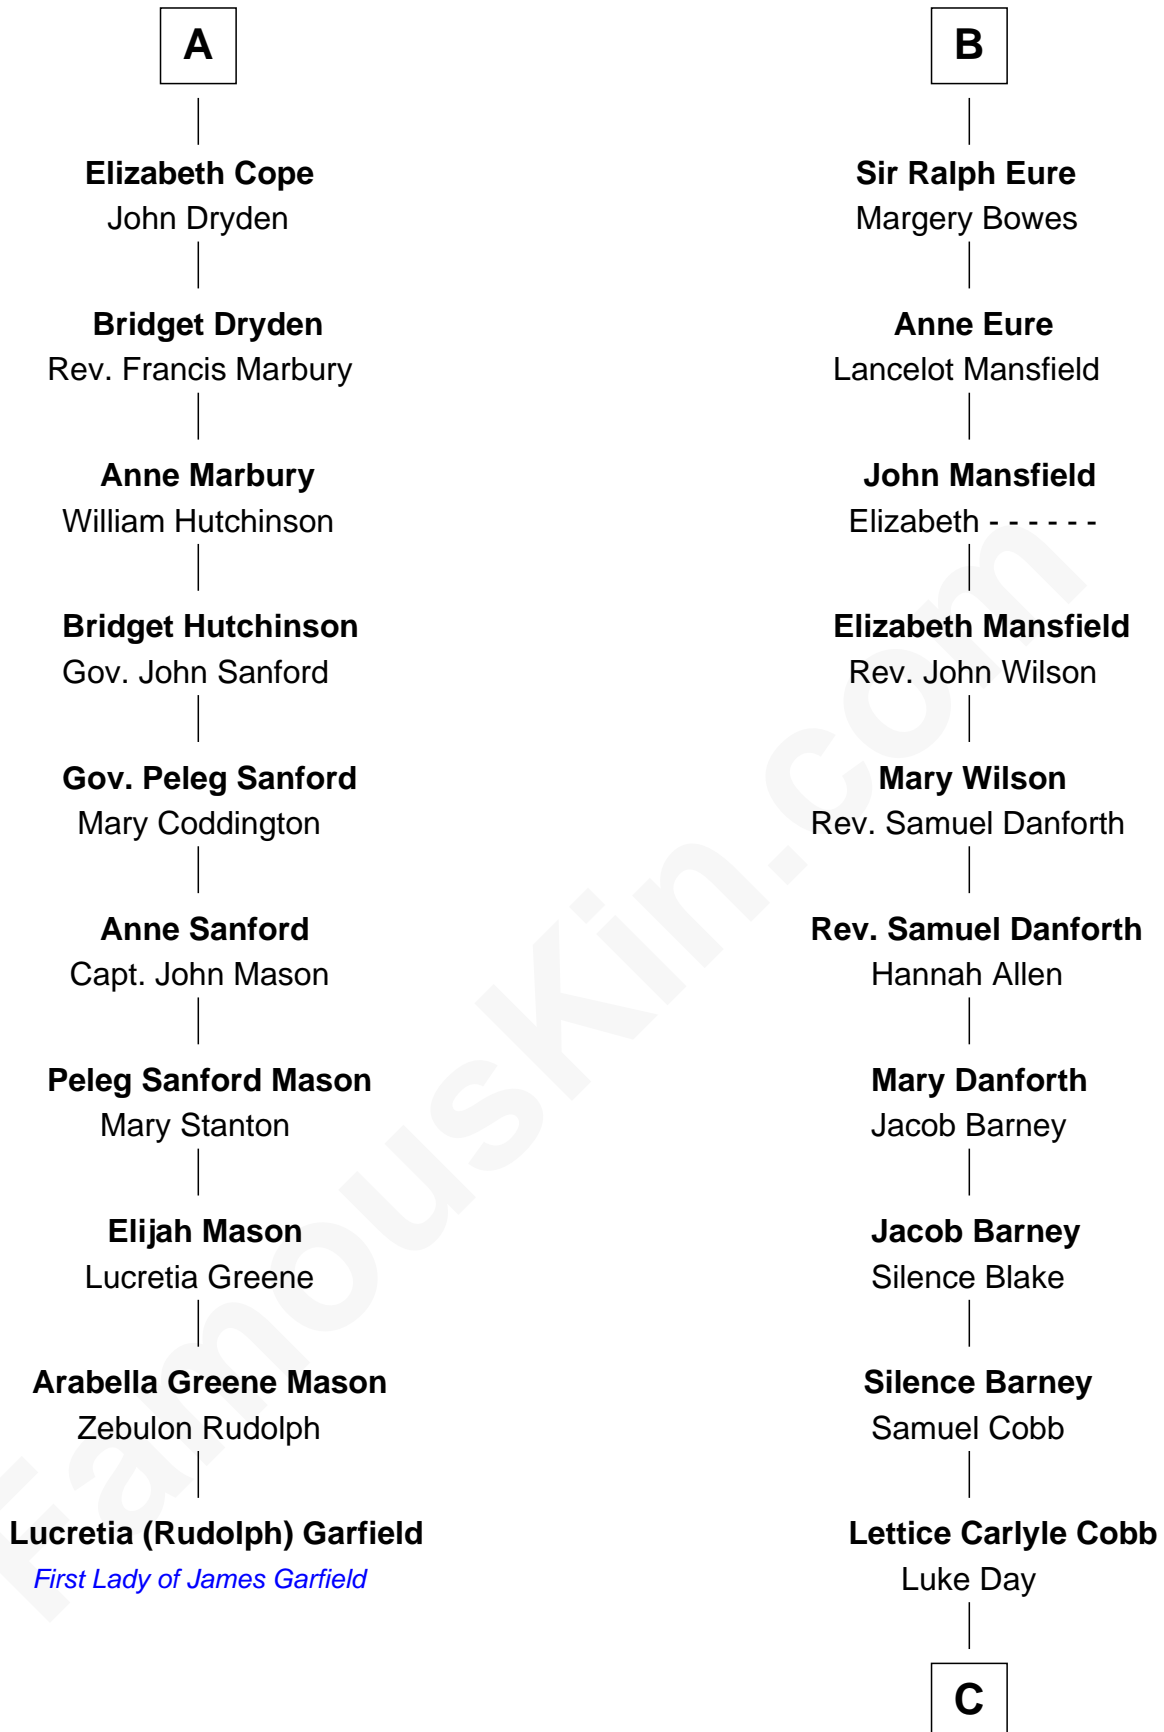

**FamousKin.com**  
**Relationship Chart of**  
**Lucretia (Rudolph) Garfield**

*First Lady of President James Garfield*

**16th cousin 4 times removed of**

**Sandra Day O'Connor**

*First Female U.S. Supreme Court Justice*

**C**

—  
**Hollis Day**

Eliza L. Flanders

—  
**Henry Clay Day**

Alice Edith Hilton

—  
**Henry R. Day**

Ada Mae Wilkey

—  
**Sandra Day O'Connor**

*U.S. Supreme Court Justice*