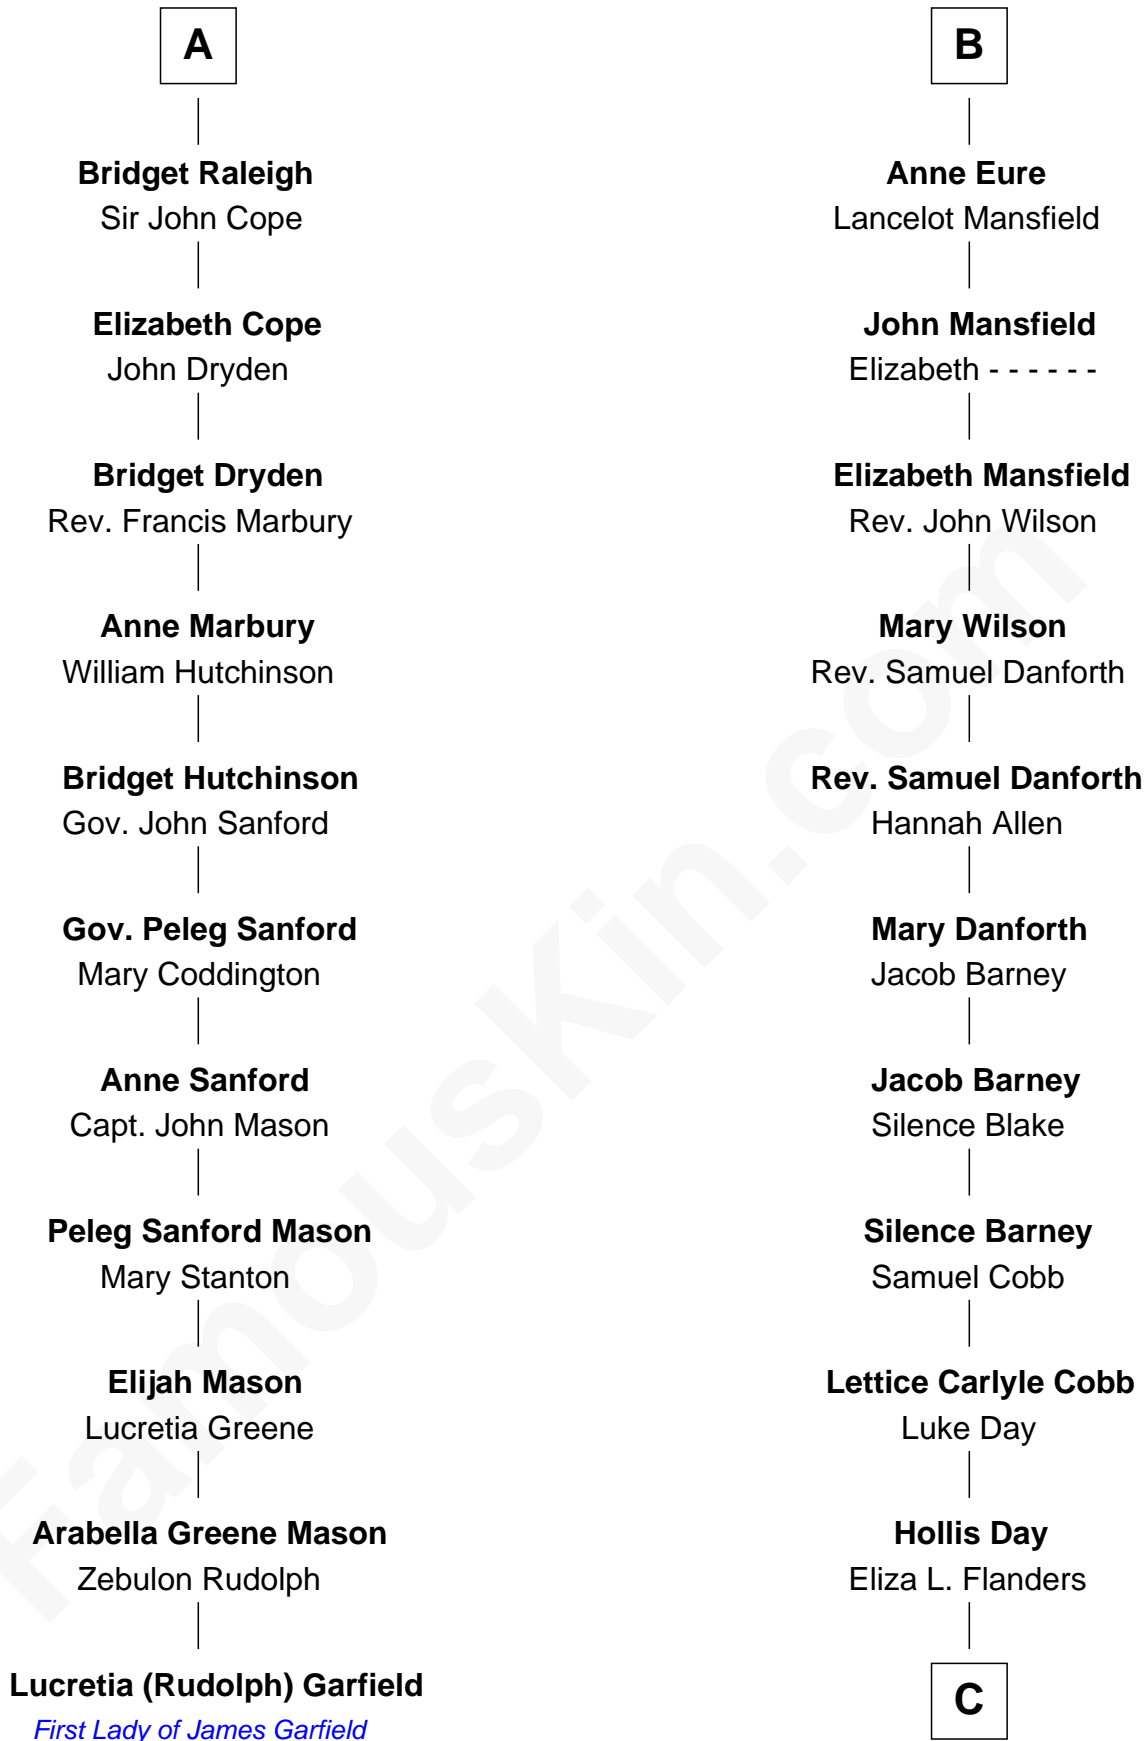

**FamousKin.com**  
**Relationship Chart of**  
**Lucretia (Rudolph) Garfield**

*First Lady of President James Garfield*

**17th cousin 2 times removed of**

**Sandra Day O'Connor**

*First Female U.S. Supreme Court Justice*

**C**

Henry Clay Day  
Alice Edith Hilton

Henry R. Day  
Ada Mae Wilkey

Sandra Day O'Connor  
*U.S. Supreme Court Justice*

FamousKin.com