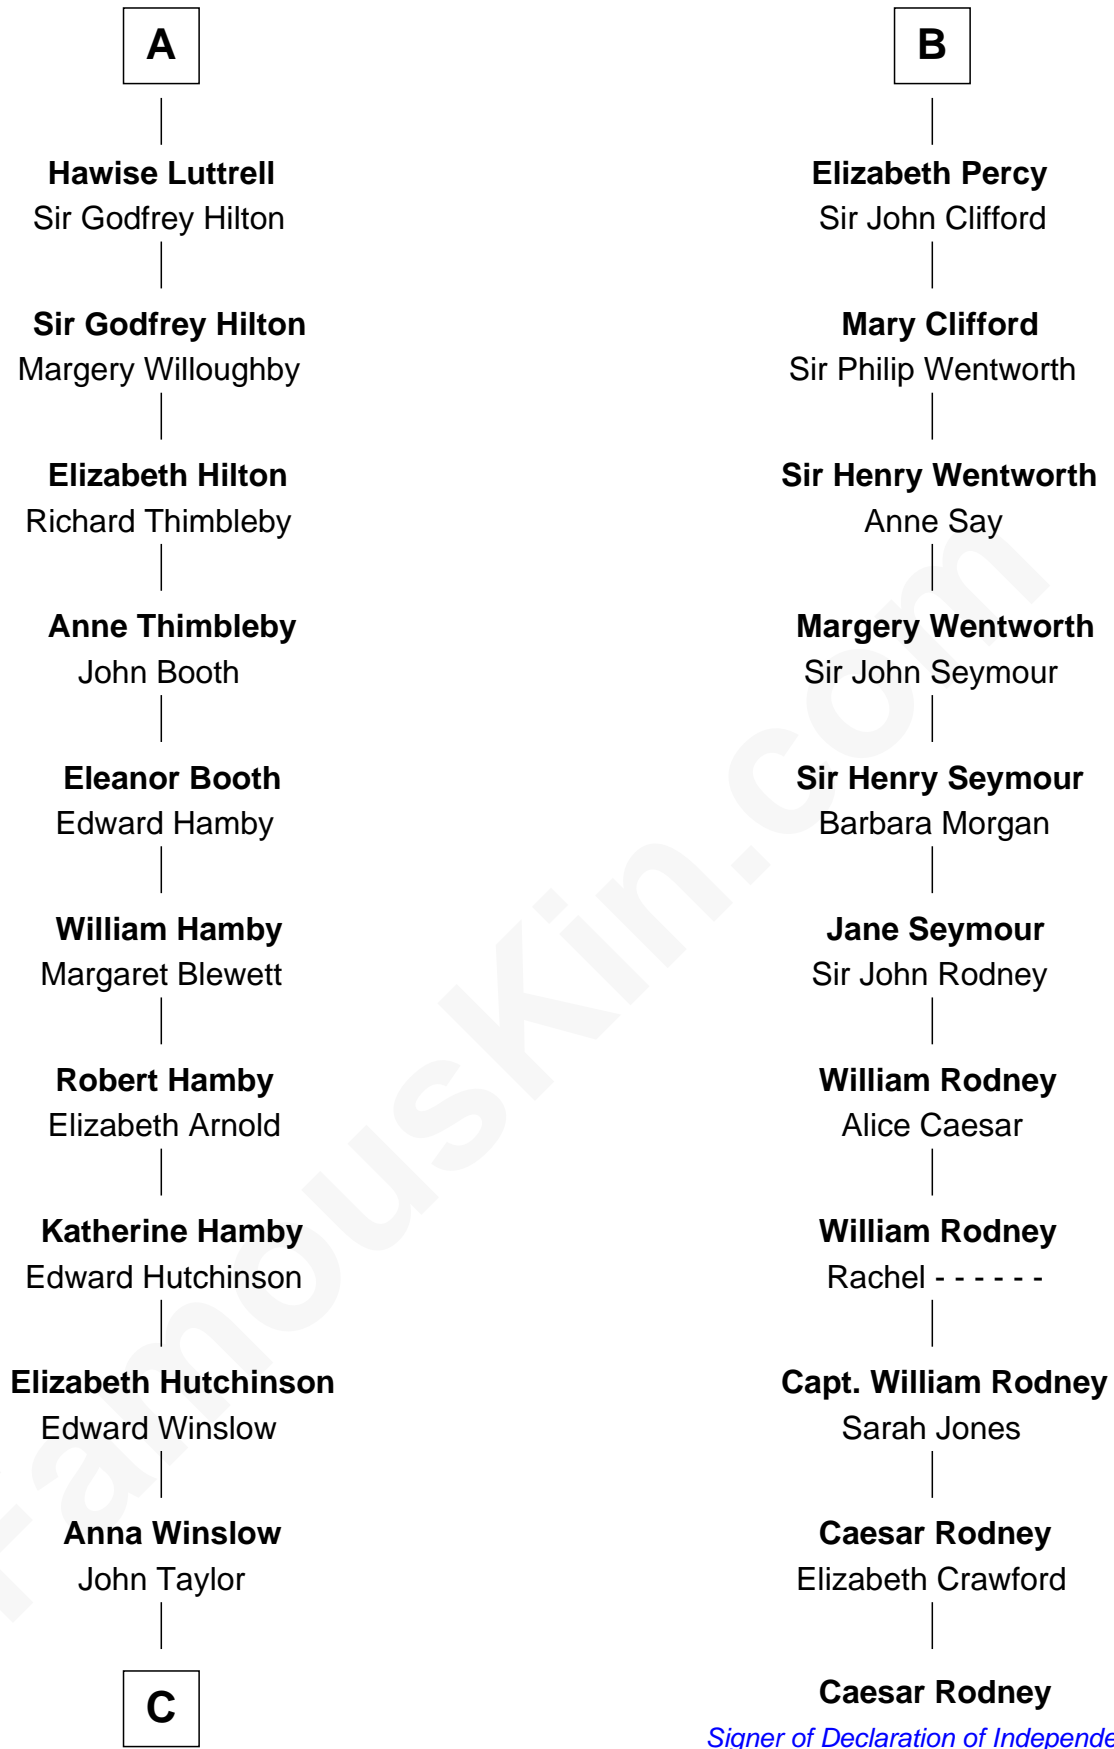

## Relationship Chart of Lucretia (Rudolph) Garfield

*First Lady of President James Garfield*

17th cousin 4 times removed of

**Caesar Rodney**

*Signer of the Declaration of Independence*

**C**

—  
**Elizabeth Taylor**  
Nathaniel Greene

—  
**John Greene**  
Azubah Ward

—  
**Lucretia Greene**  
Elijah Mason

—  
**Arabella Greene Mason**  
Zebulon Rudolph

—  
**Lucretia (Rudolph) Garfield**  
*First Lady of James Garfield*

FamousKin.com