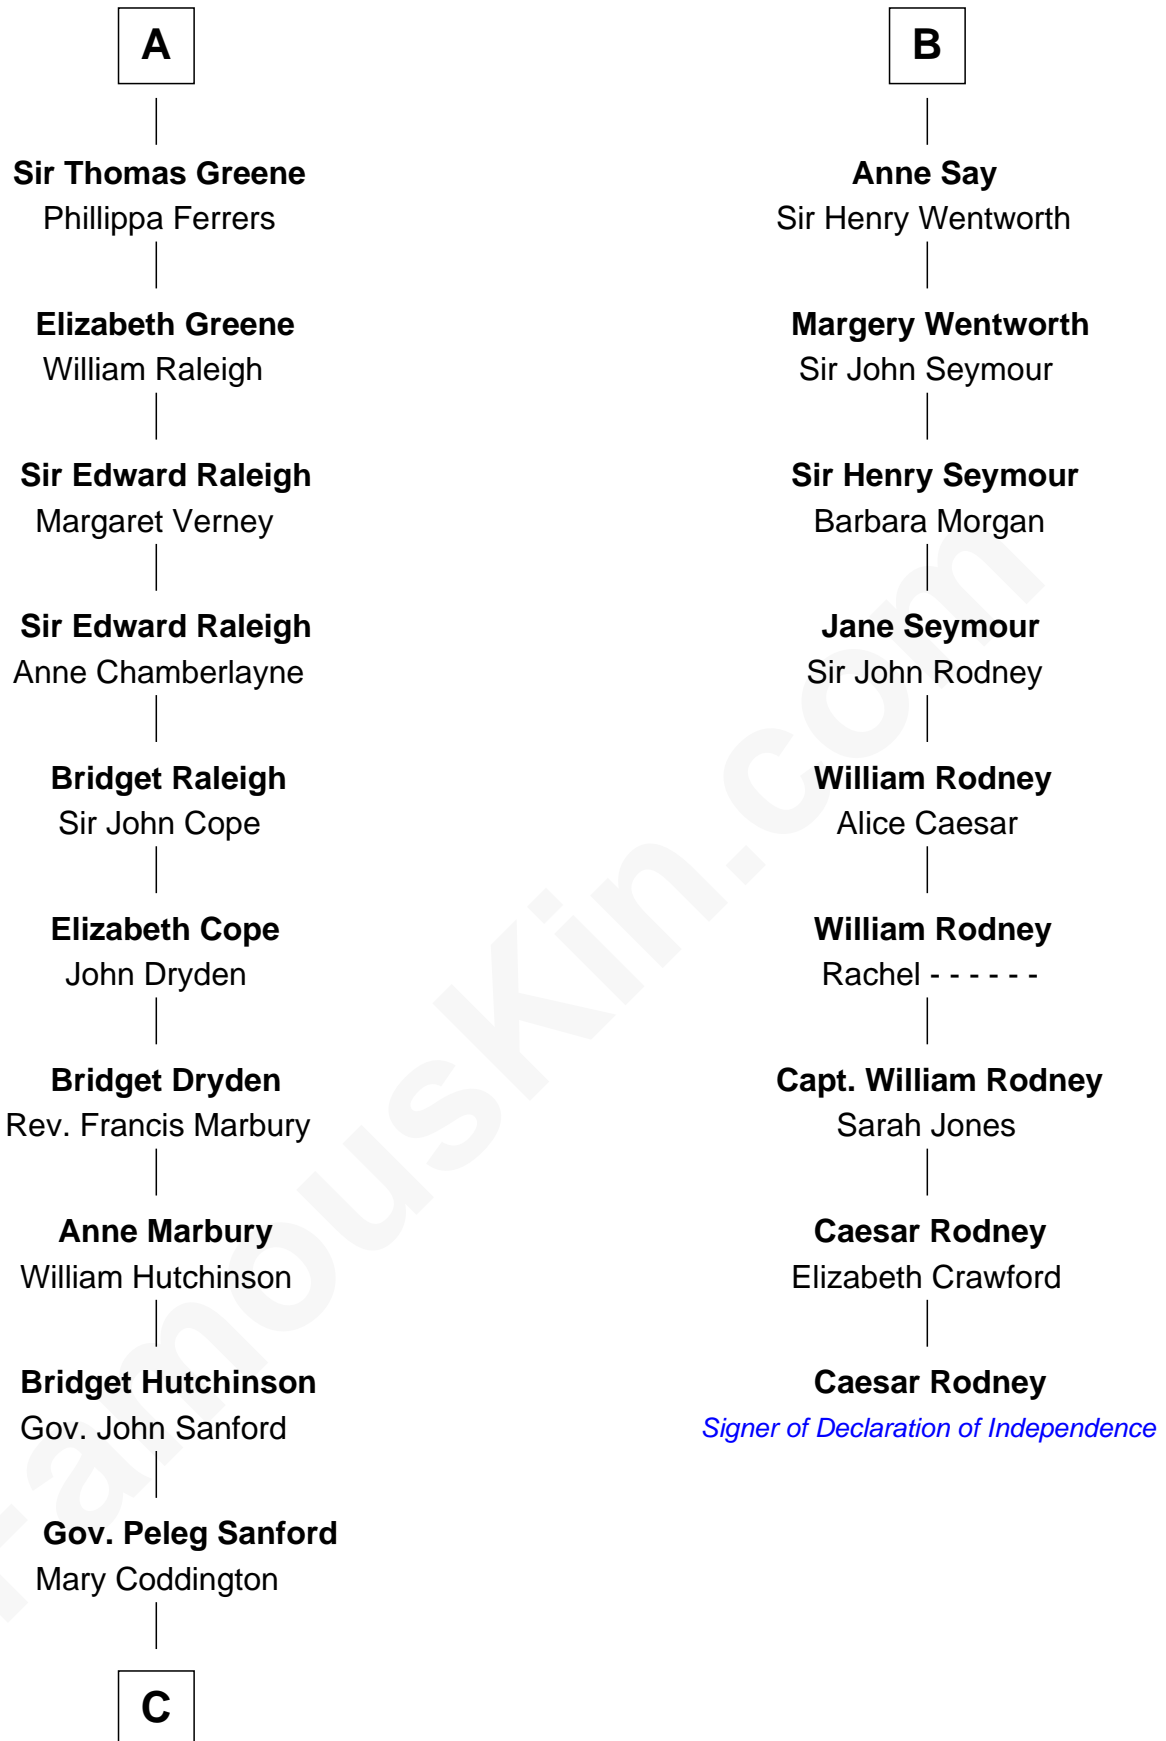

FamousKin.com

Relationship Chart of Lucretia (Rudolph) Garfield

First Lady of President James Garfield

15th cousin 6 times removed of

Caesar Rodney

Signer of the Declaration of Independence

Sir Humphrey de Bohun

Eleanor de Bohun

Sir John de Verdun

Maud de Verdun

Sir John de Grey

Sir Roger de Grey

Elizabeth de Hastings

Sir Reynold de Grey

Eleanor le Strange

Ida Grey

John Cokayne

Elizabeth Cokayne

Sir Laurence Cheney

Elizabeth Cheney

Sir John Say

B

C

Anne Sanford
Capt. John Mason

Peleg Sanford Mason
Mary Stanton

Elijah Mason
Lucretia Greene

Arabella Greene Mason
Zebulon Rudolph

Lucretia (Rudolph) Garfield
First Lady of James Garfield

FamousKin.com