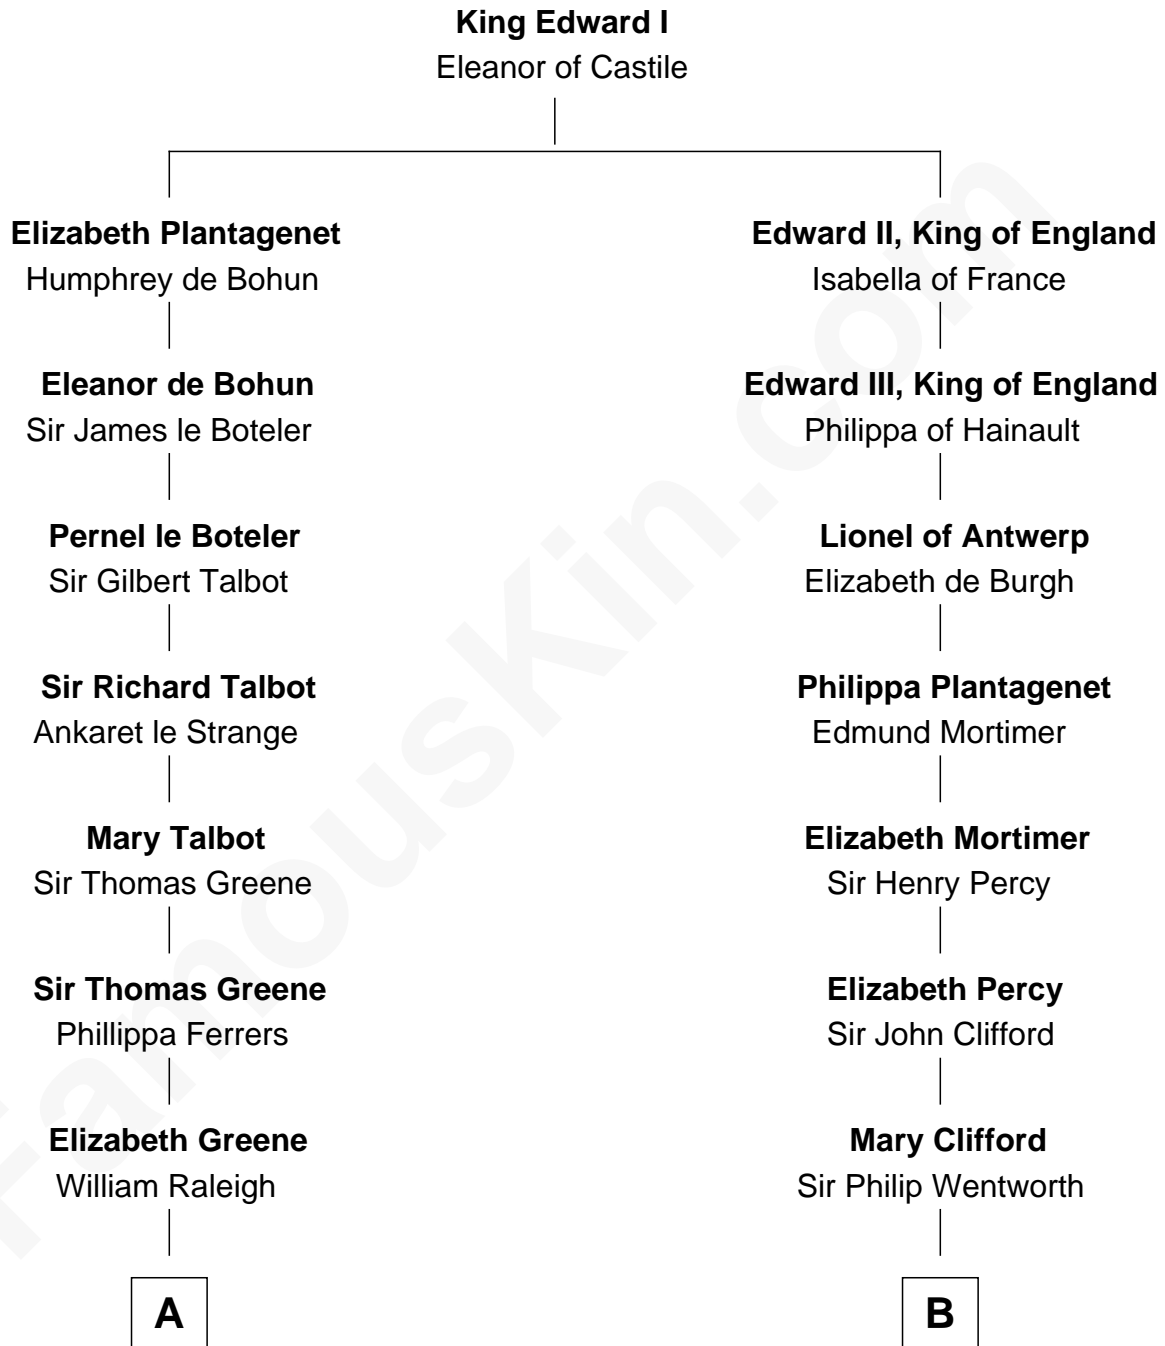

FamousKin.com

Relationship Chart of Lucretia (Rudolph) Garfield

First Lady of President James Garfield

15th cousin 4 times removed of

Caesar Rodney

Signer of the Declaration of Independence

C

Elijah Mason
Lucretia Greene

Arabella Greene Mason
Zebulon Rudolph

Lucretia (Rudolph) Garfield
First Lady of James Garfield

FamousKin.com