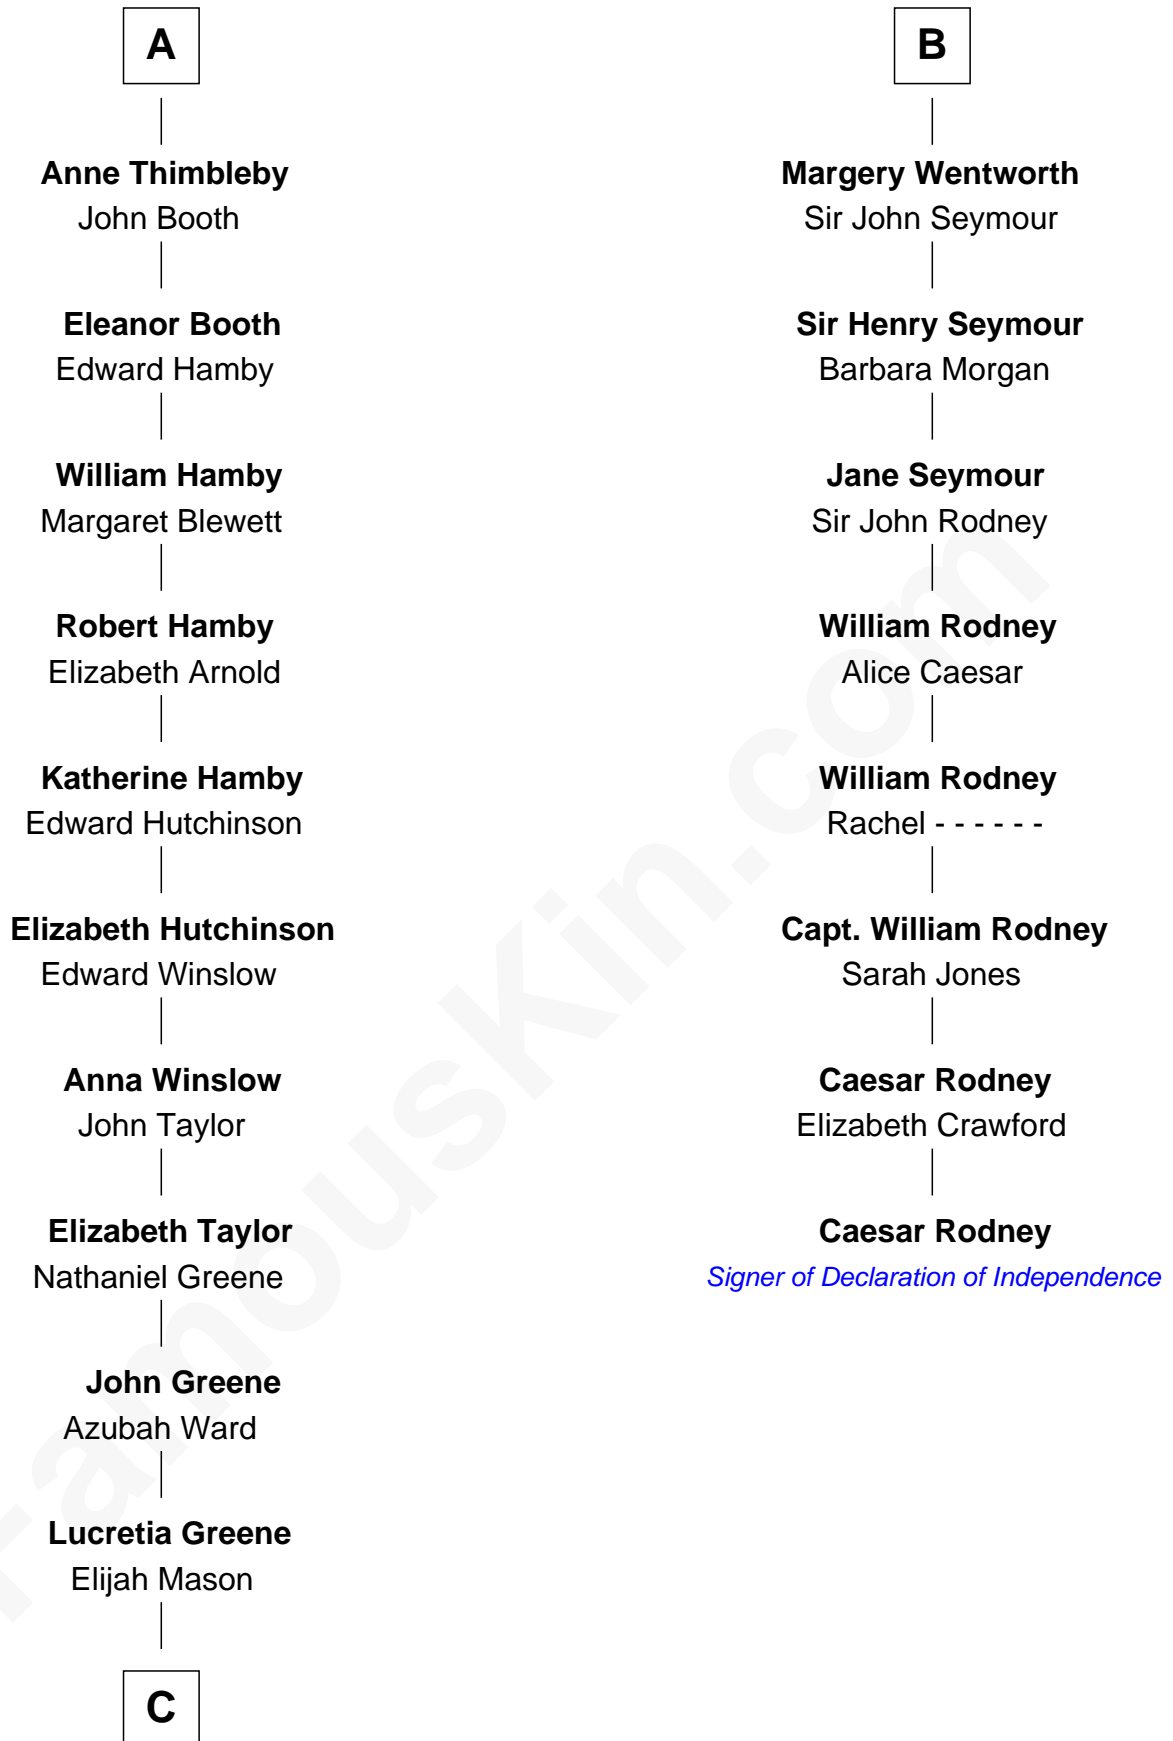

## Relationship Chart of Lucretia (Rudolph) Garfield

*First Lady of President James Garfield*

14th cousin 4 times removed of

**Caesar Rodney**

*Signer of the Declaration of Independence*

**C**

Arabella Greene Mason

Zebulon Rudolph

Lucretia (Rudolph) Garfield

*First Lady of James Garfield*

FamousKin.com