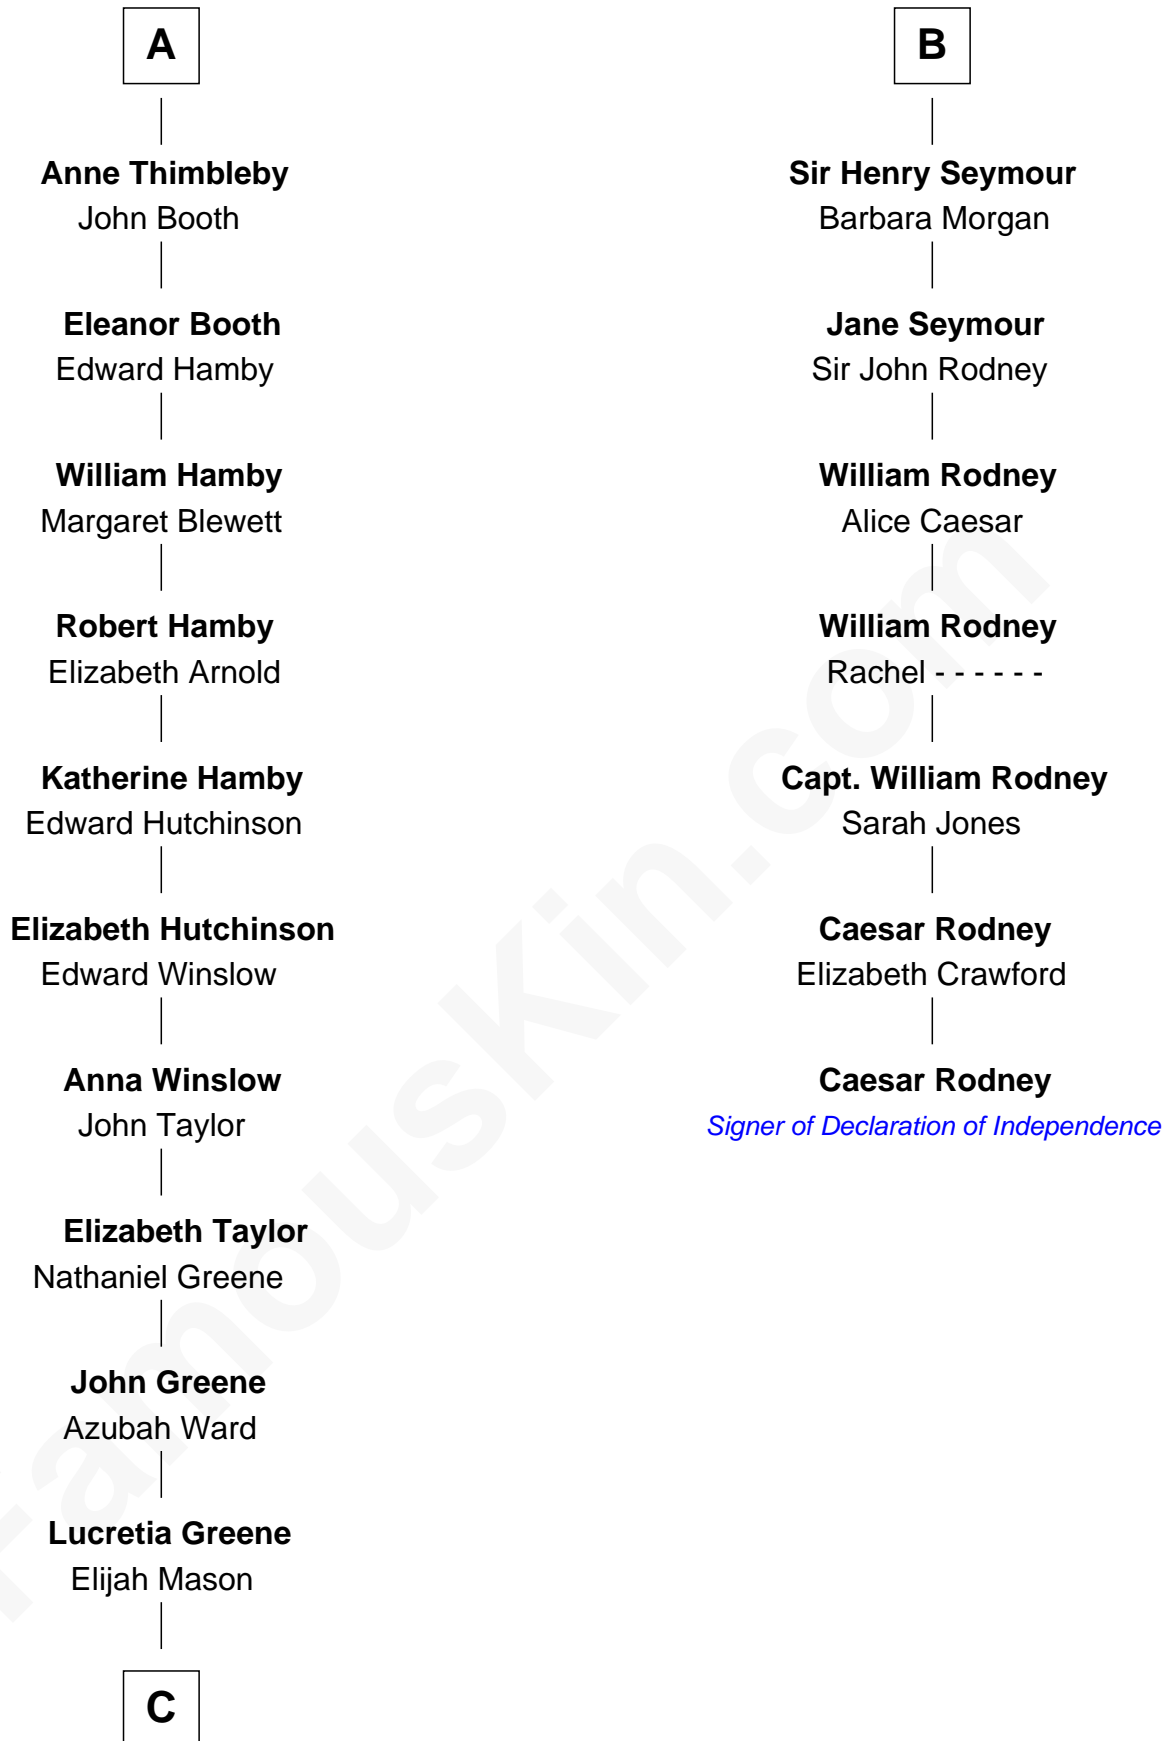

FamousKin.com

Relationship Chart of Lucretia (Rudolph) Garfield

First Lady of President James Garfield

13th cousin 5 times removed of

Caesar Rodney

Signer of the Declaration of Independence

C

Arabella Greene Mason

Zebulon Rudolph

Lucretia (Rudolph) Garfield

First Lady of James Garfield

FamousKin.com