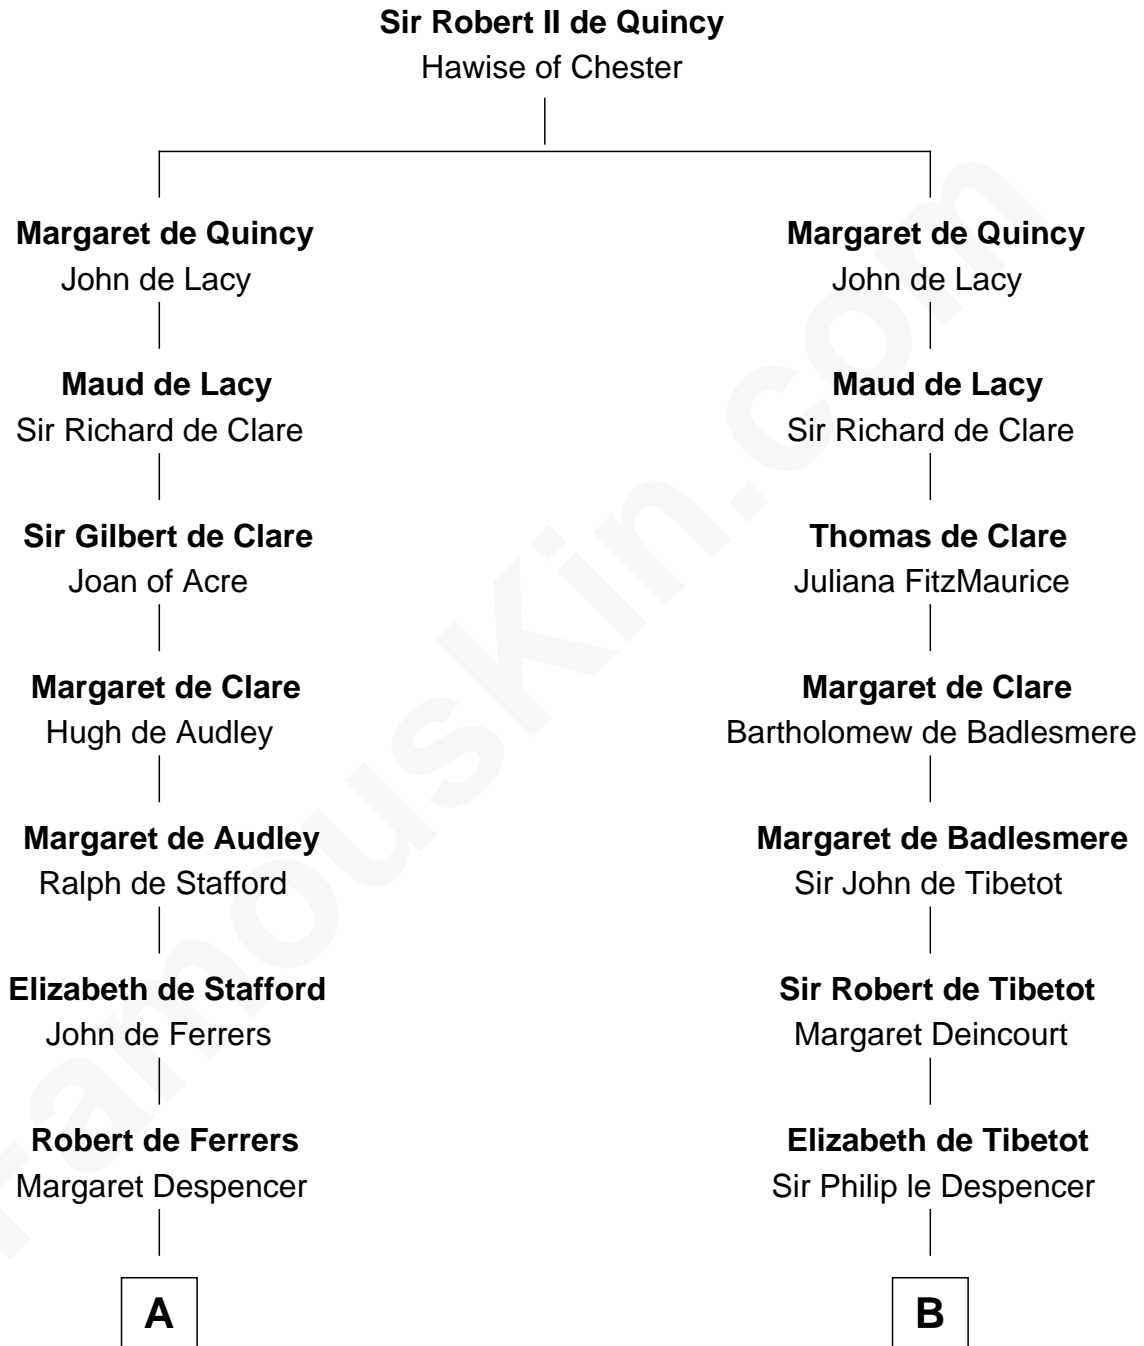

FamousKin.com

Relationship Chart of Lucretia (Rudolph) Garfield

First Lady of President James Garfield

17th cousin 4 times removed of

Caesar Rodney

Signer of the Declaration of Independence

C

Anne Sanford
Capt. John Mason

Peleg Sanford Mason
Mary Stanton

Elijah Mason
Lucretia Greene

Arabella Greene Mason
Zebulon Rudolph

Lucretia (Rudolph) Garfield
First Lady of James Garfield

FamousKin.com