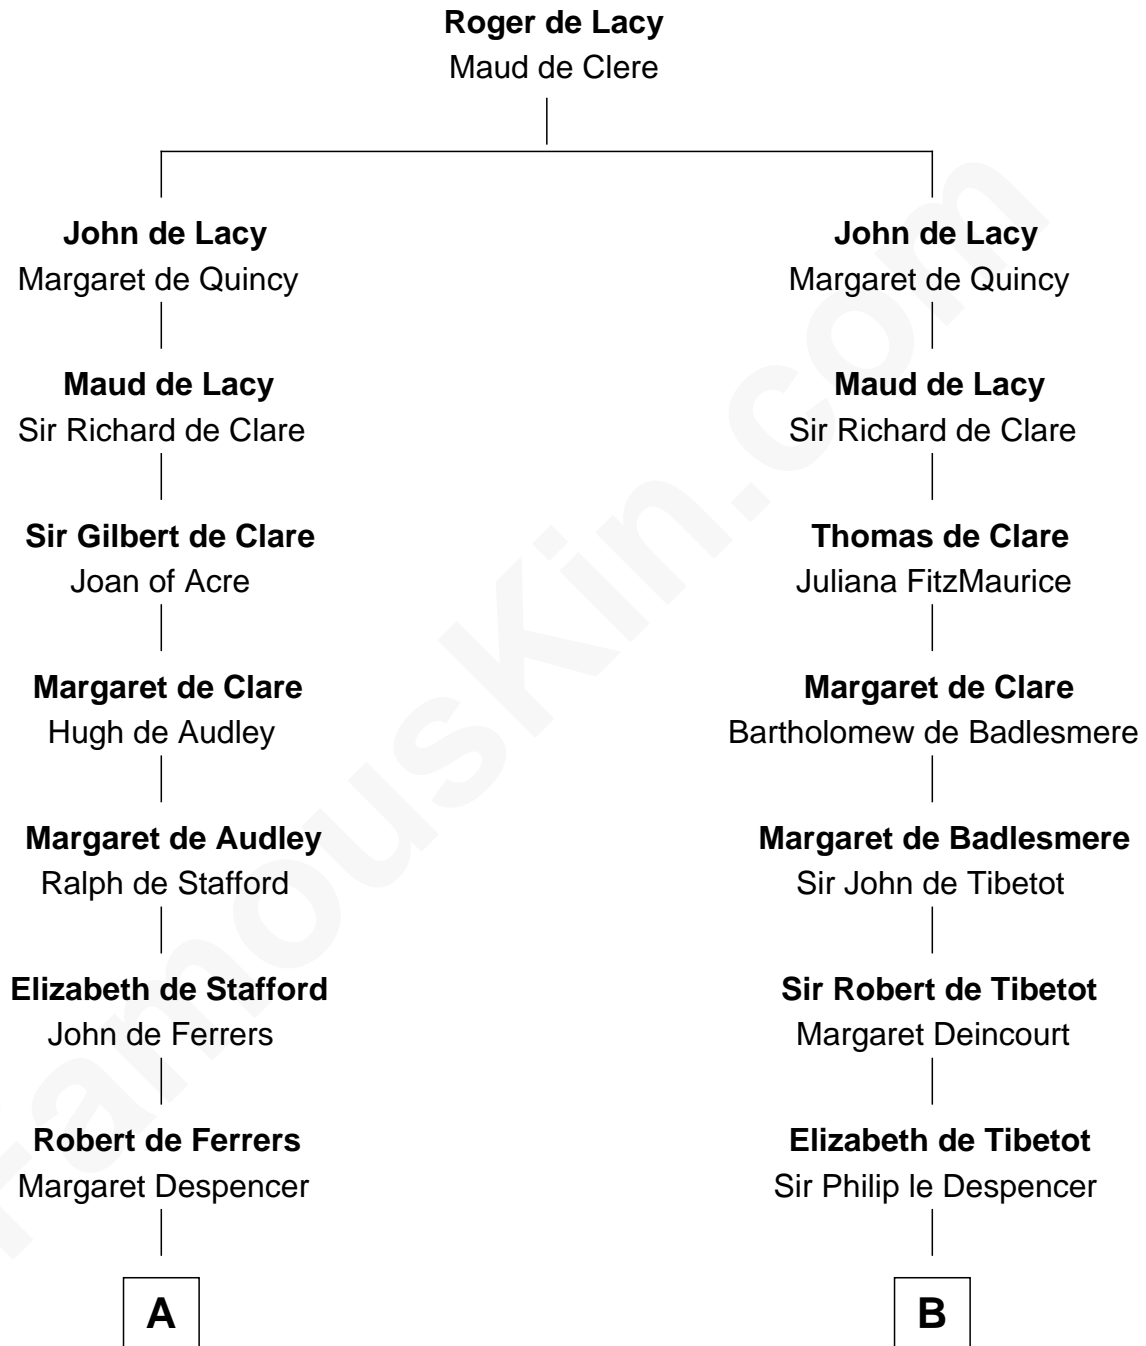

FamousKin.com

Relationship Chart of Lucretia (Rudolph) Garfield

First Lady of President James Garfield

17th cousin 4 times removed of

Caesar Rodney

Signer of the Declaration of Independence

C

Anne Sanford
Capt. John Mason

Peleg Sanford Mason
Mary Stanton

Elijah Mason
Lucretia Greene

Arabella Greene Mason
Zebulon Rudolph

Lucretia (Rudolph) Garfield
First Lady of James Garfield

FamousKin.com