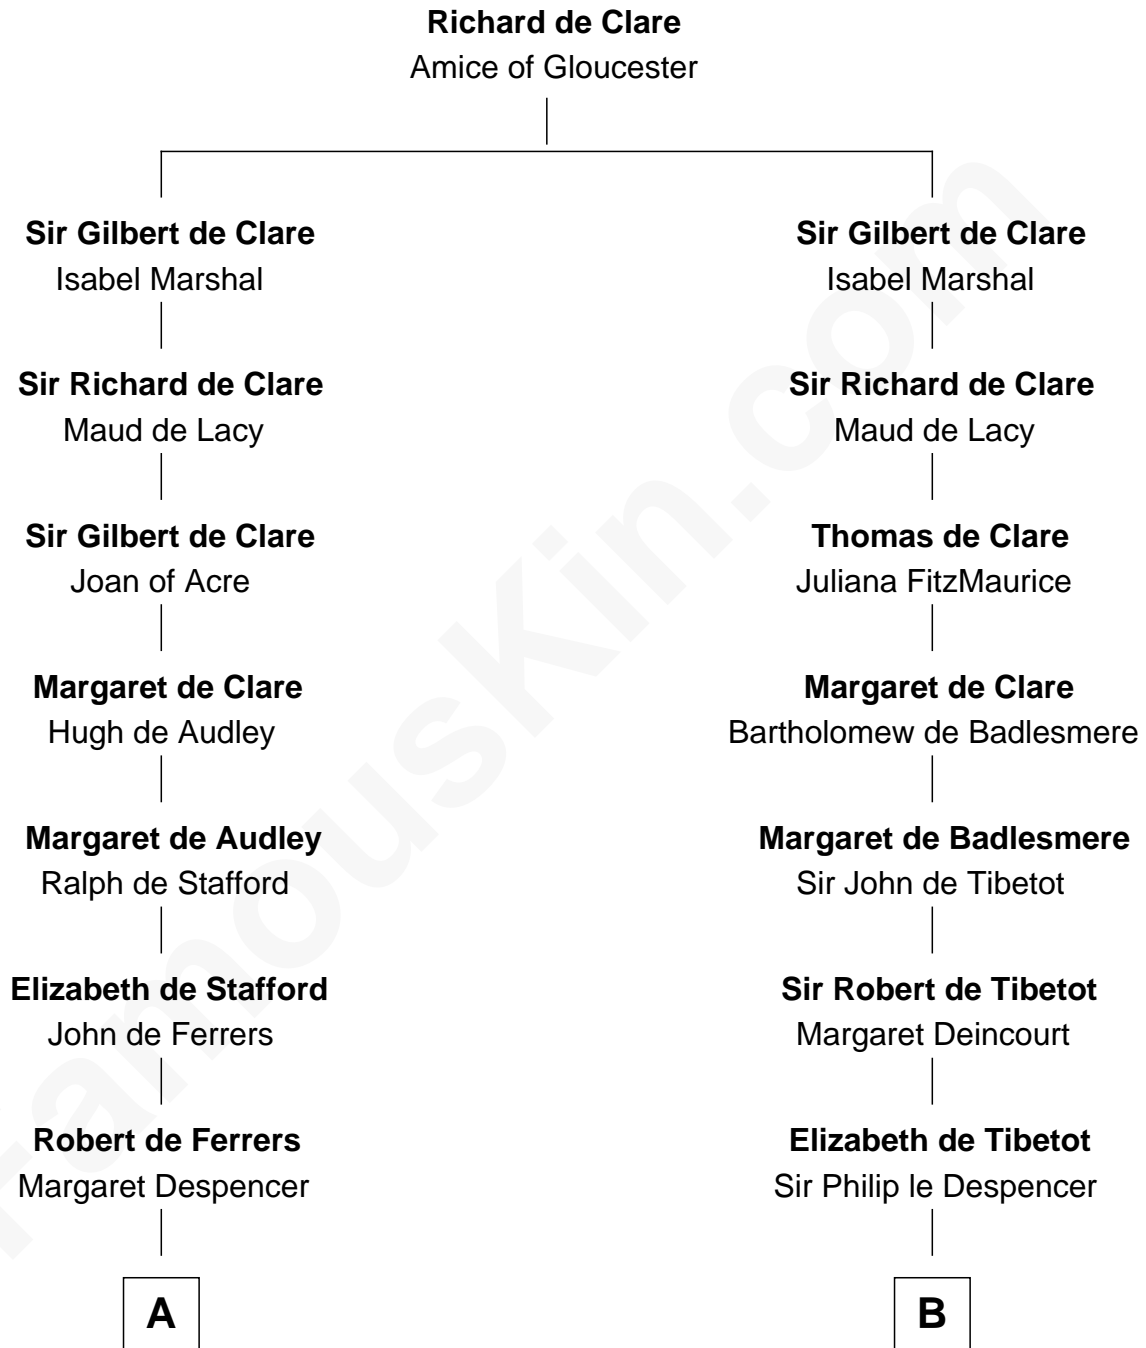

# FamousKin.com

## Relationship Chart of Lucretia (Rudolph) Garfield

*First Lady of President James Garfield*

17th cousin 4 times removed of

**Caesar Rodney**

*Signer of the Declaration of Independence*

**C**

**Anne Sanford**  
Capt. John Mason

**Peleg Sanford Mason**  
Mary Stanton

**Elijah Mason**  
Lucretia Greene

**Arabella Greene Mason**  
Zebulon Rudolph

**Lucretia (Rudolph) Garfield**  
*First Lady of James Garfield*

FamousKin.com