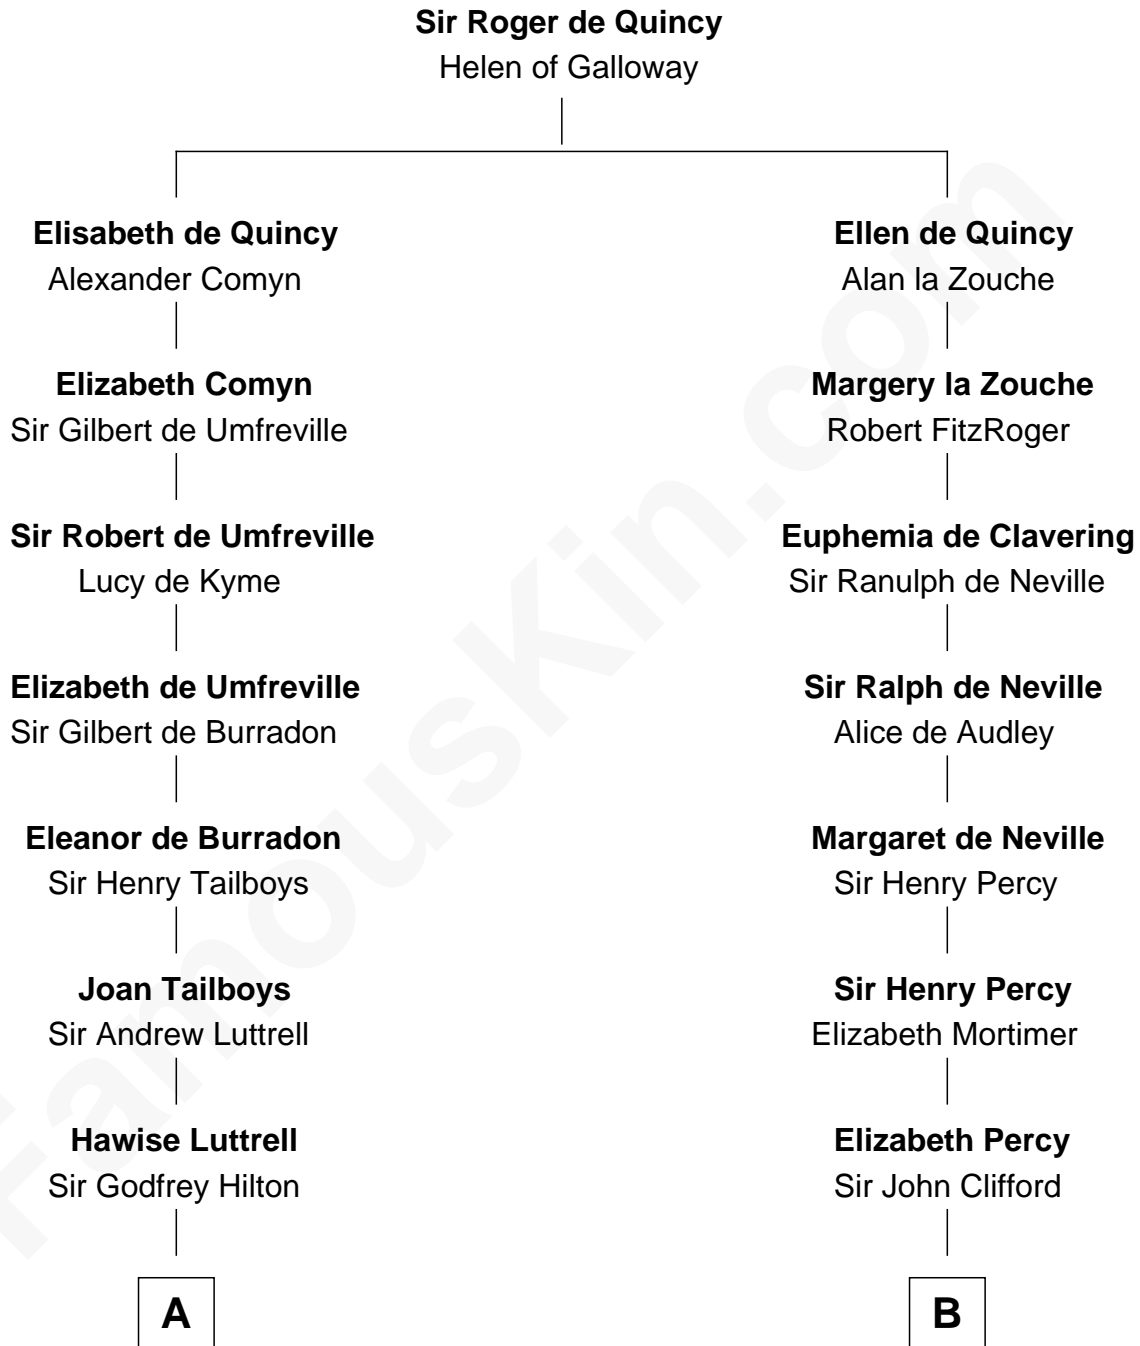

# FamousKin.com

## Relationship Chart of Lucretia (Rudolph) Garfield

*First Lady of President James Garfield*

16th cousin 4 times removed of

**Caesar Rodney**

*Signer of the Declaration of Independence*

**C**

—  
**John Greene**

Azubah Ward

—  
**Lucretia Greene**

Elijah Mason

—  
**Arabella Greene Mason**

Zebulon Rudolph

—  
**Lucretia (Rudolph) Garfield**

*First Lady of James Garfield*

FamousKin.com