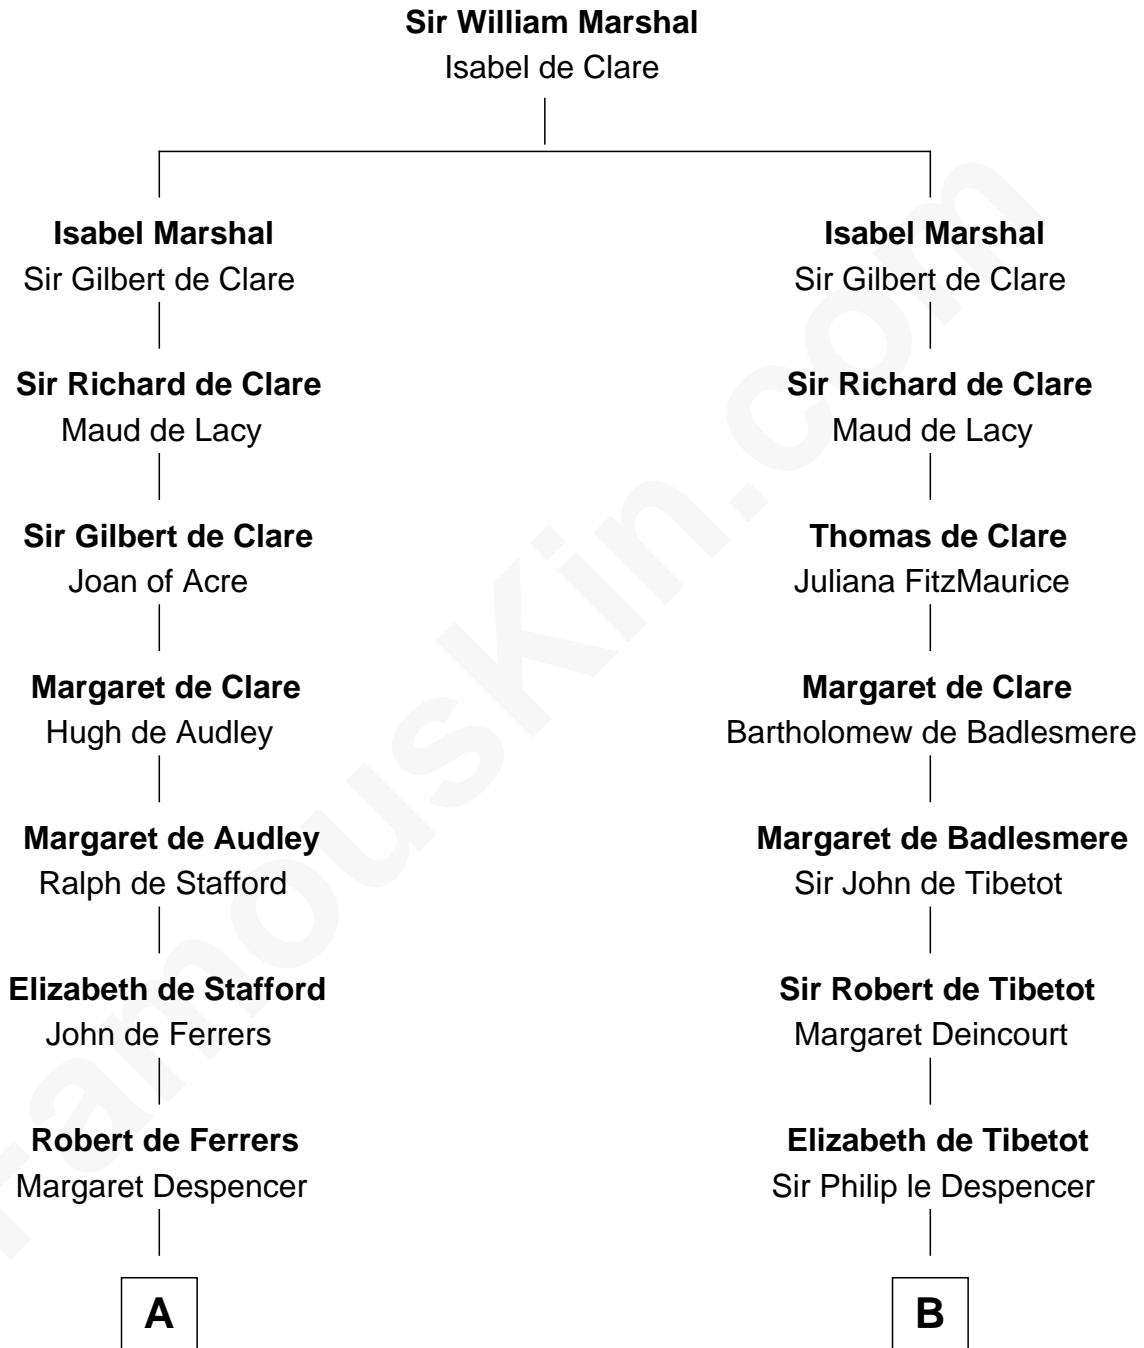

# FamousKin.com

## Relationship Chart of Lucretia (Rudolph) Garfield

*First Lady of President James Garfield*

17th cousin 4 times removed of

**Caesar Rodney**

*Signer of the Declaration of Independence*

**C**

**Anne Sanford**  
Capt. John Mason

**Peleg Sanford Mason**  
Mary Stanton

**Elijah Mason**  
Lucretia Greene

**Arabella Greene Mason**  
Zebulon Rudolph

**Lucretia (Rudolph) Garfield**  
*First Lady of James Garfield*

FamousKin.com