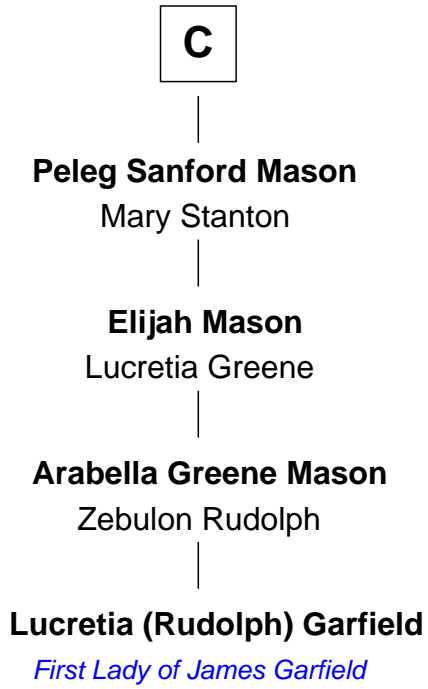

FamousKin.com

Relationship Chart of Lucretia (Rudolph) Garfield

First Lady of President James Garfield

12th cousin 8 times removed of

Elihu Yale

Benefactor and Namesake of Yale College

Sir Roger de Somery

Nichole d'Aubenev

Margaret de Somery

Ralph Basset

Ralph Basset

Hawise - - - - -

Margaret Basset

Edmund de Stafford

Ralph de Stafford

Margaret de Audley

John IV le Strange

John V le Strange

Maud de Walton

Elizabeth le Strange

Gruffydd ap Madog

Gruffydd Fychan ap Gruffydd

Elen ferch Thomas ap Llewelyn

Tudor Gruffydd

Maud ferch Ienaf ap Adda

Lowri ferch Twdr

Gruffydd ap Einion

Elisau ap Gruffydd

Margaret ferch Jenkyn

B

FamousKin.com