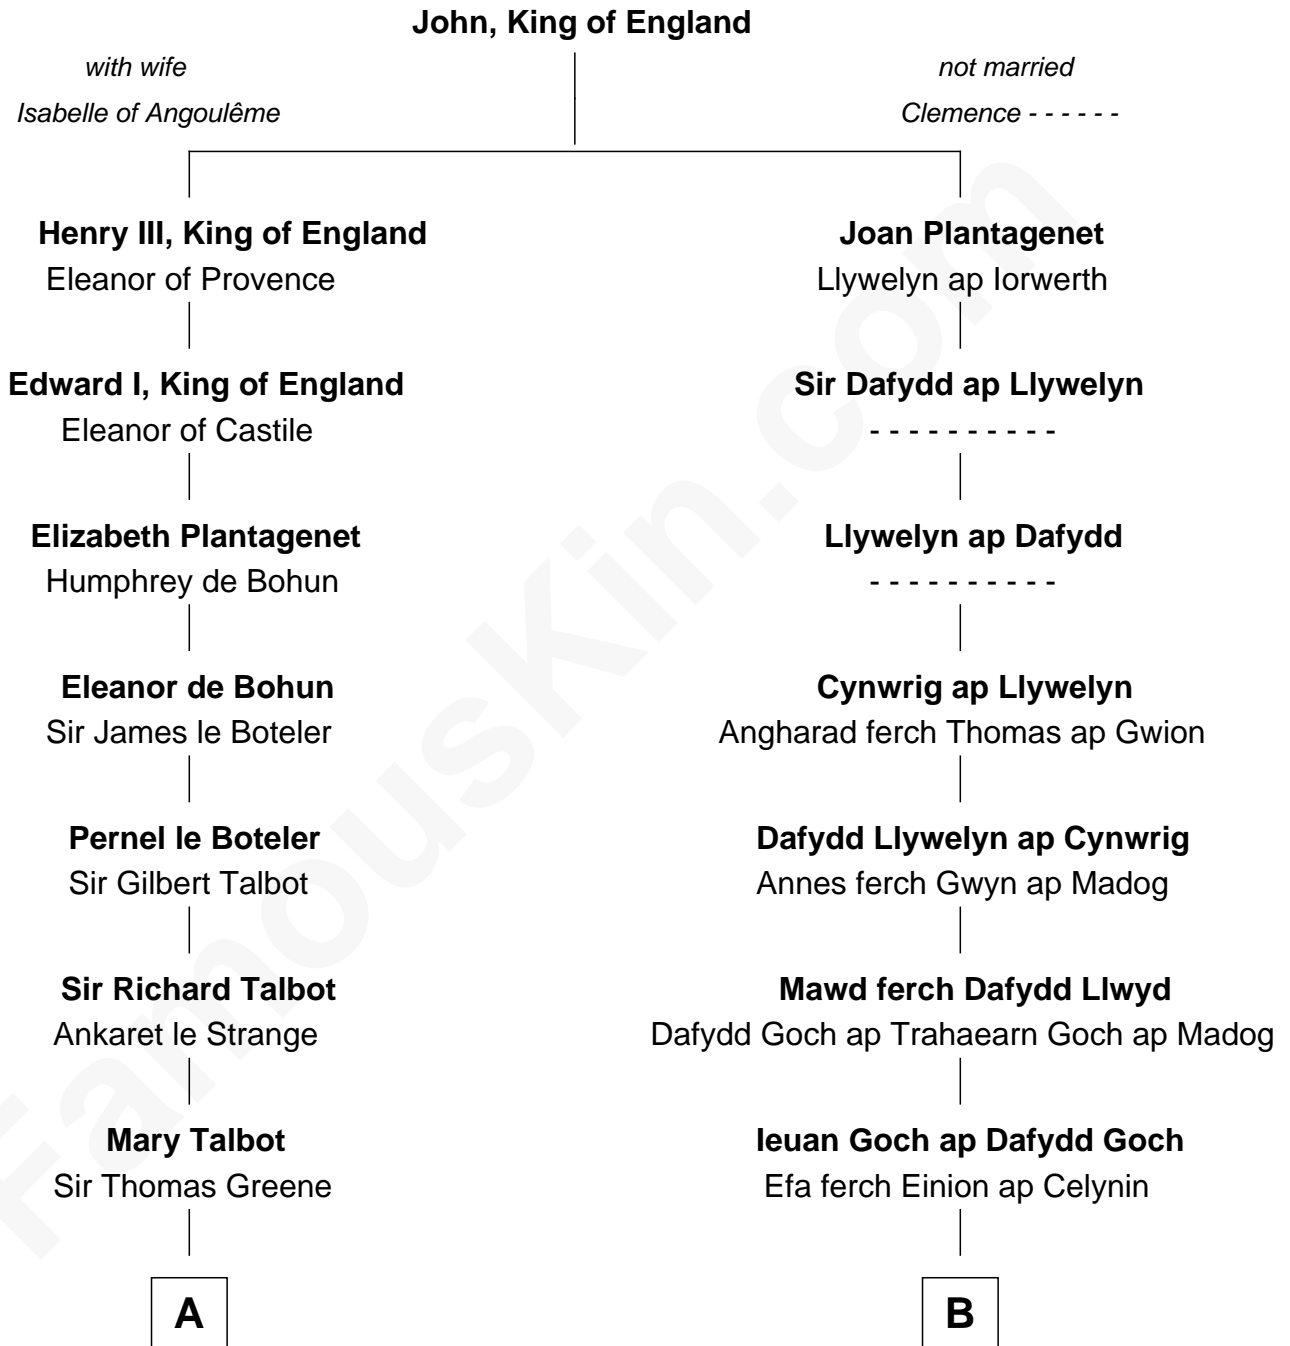

FamousKin.com

Relationship Chart of Lucretia (Rudolph) Garfield

First Lady of President James Garfield

17th cousin 4 times removed of

Elihu Yale

Benefactor and Namesake of Yale College

C

Anne Sanford
Capt. John Mason

Peleg Sanford Mason
Mary Stanton

Elijah Mason
Lucretia Greene

Arabella Greene Mason
Zebulon Rudolph

Lucretia (Rudolph) Garfield
First Lady of James Garfield

FamousKin.com