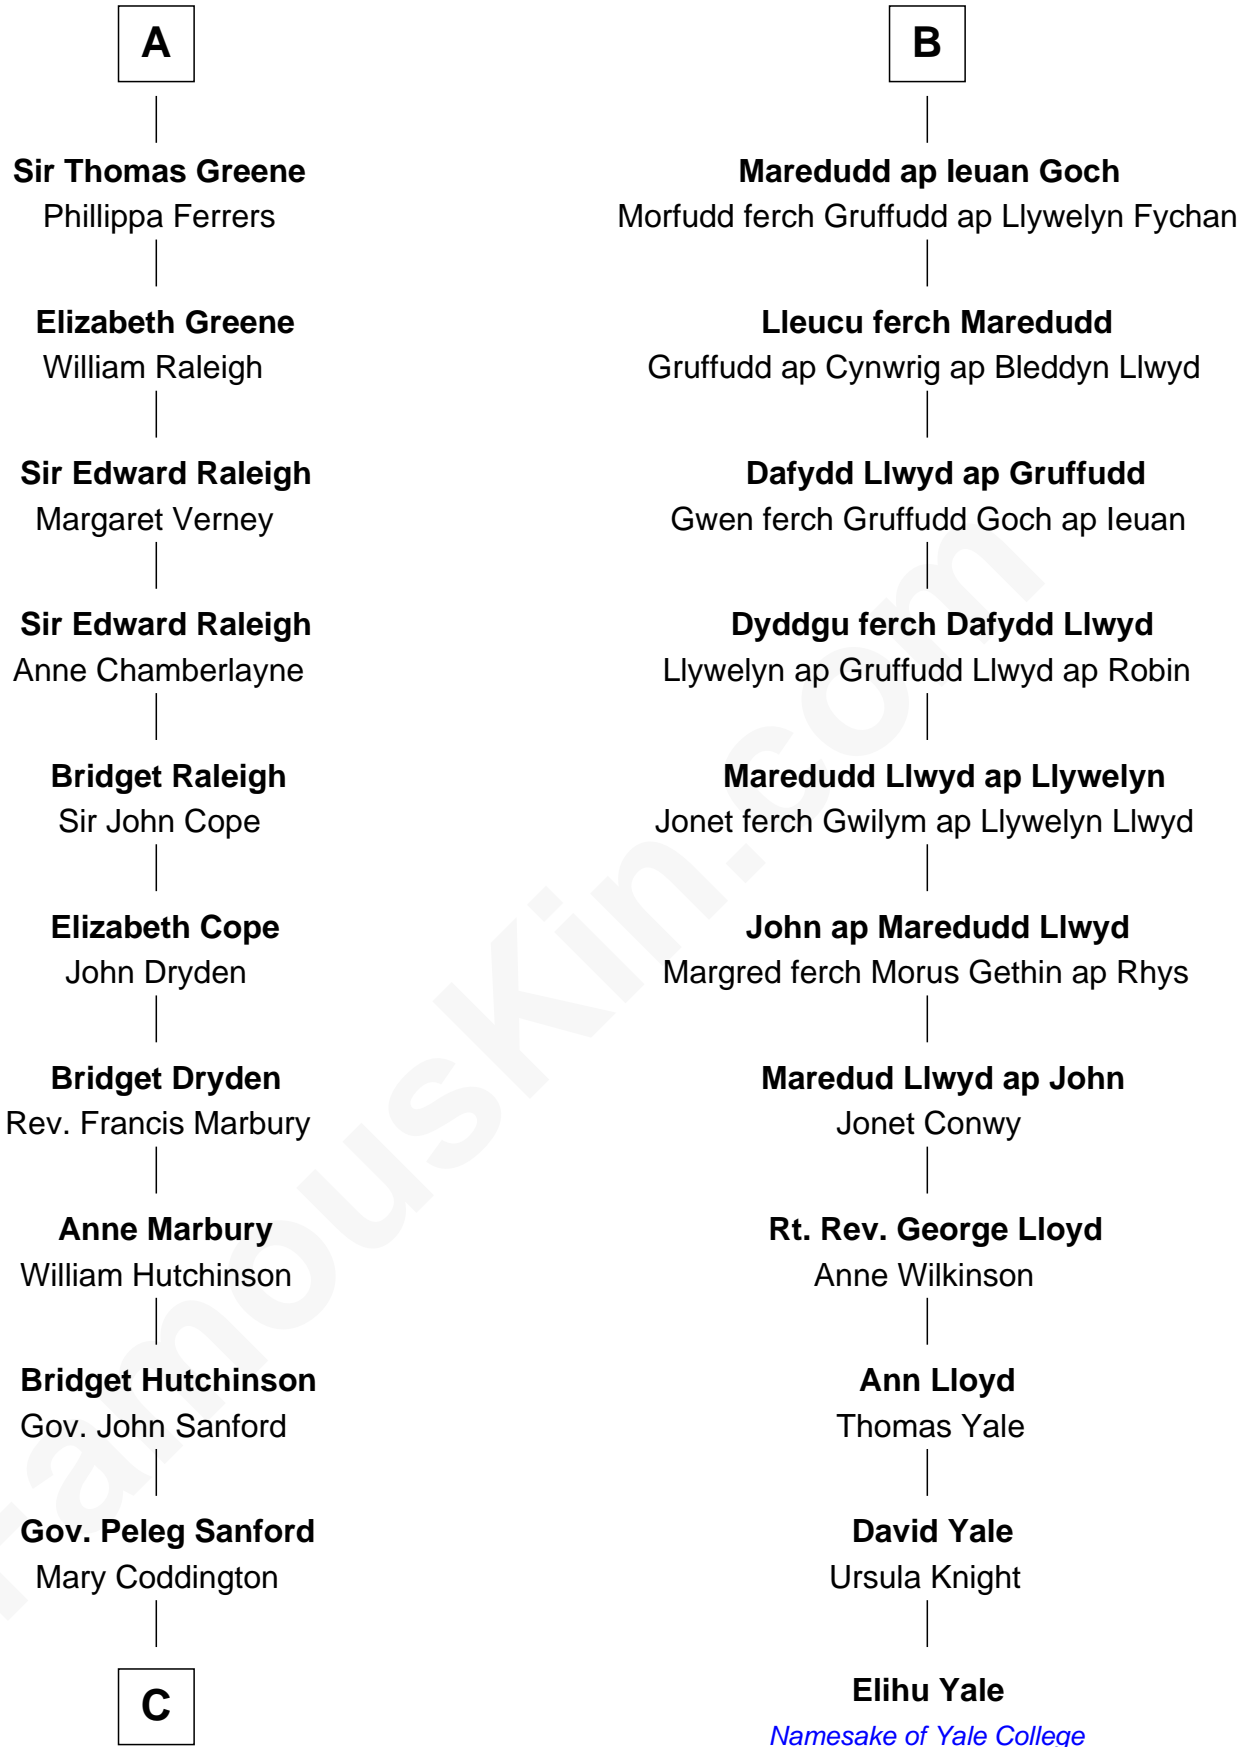

FamousKin.com

Relationship Chart of Lucretia (Rudolph) Garfield

First Lady of President James Garfield

17th cousin 4 times removed of

Elihu Yale

Benefactor and Namesake of Yale College

C

Anne Sanford
Capt. John Mason

Peleg Sanford Mason
Mary Stanton

Elijah Mason
Lucretia Greene

Arabella Greene Mason
Zebulon Rudolph

Lucretia (Rudolph) Garfield
First Lady of James Garfield

FamousKin.com