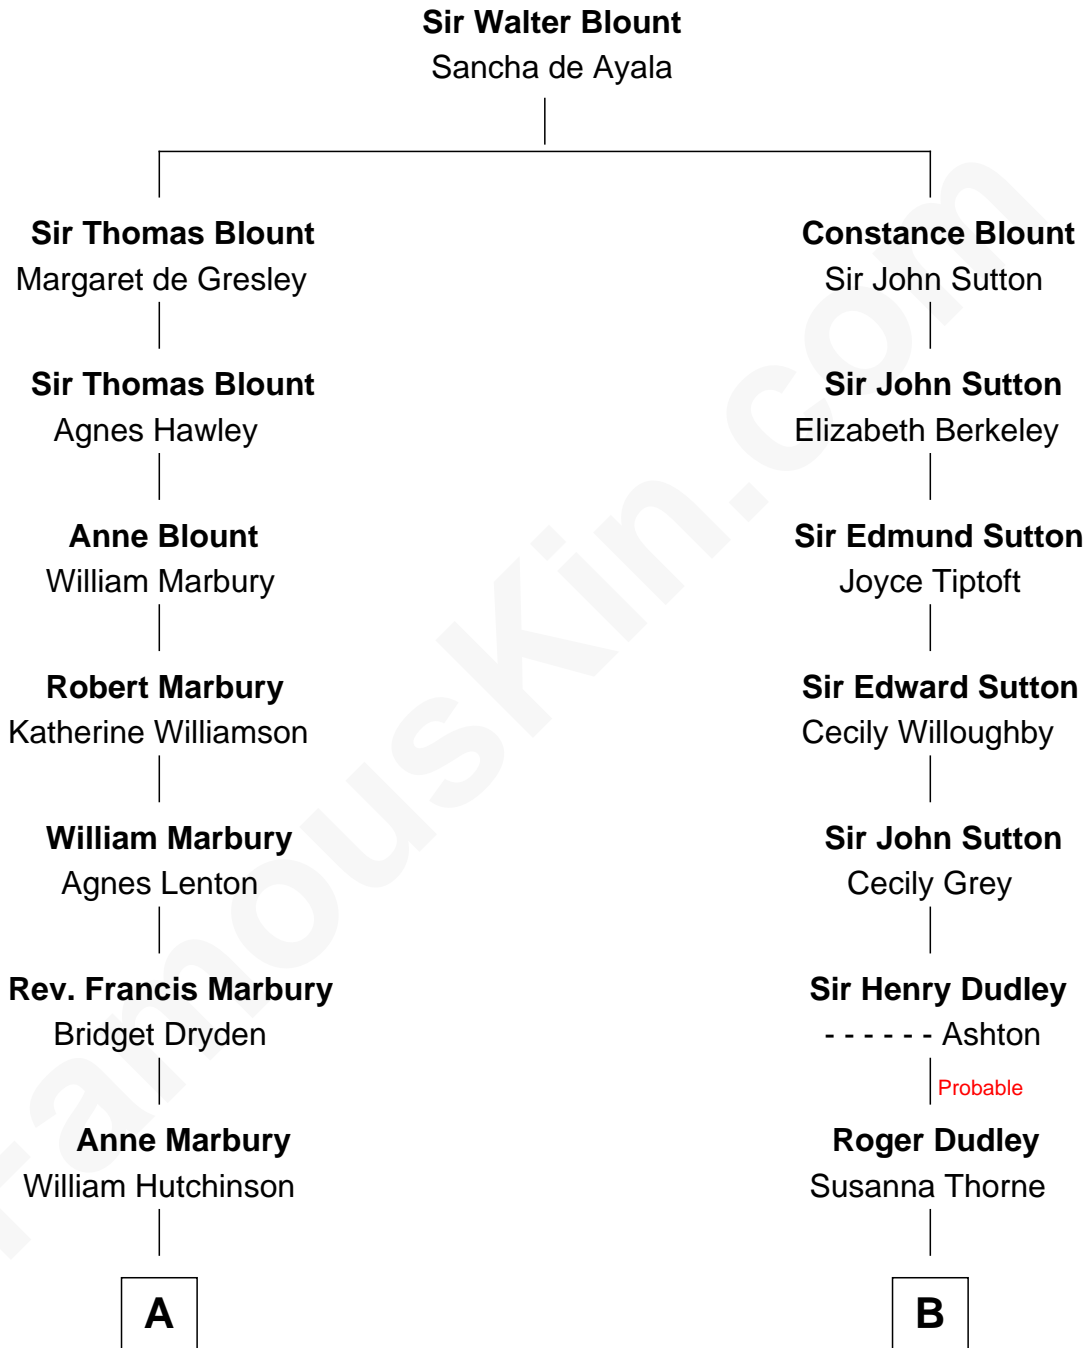

FamousKin.com
Relationship Chart of
Lucretia (Rudolph) Garfield
First Lady of President James Garfield

13th cousin 6 times removed of

Christopher Reeve
Movie Actor

C

Richard Henry Reeve

Anne Conrad D'Olier