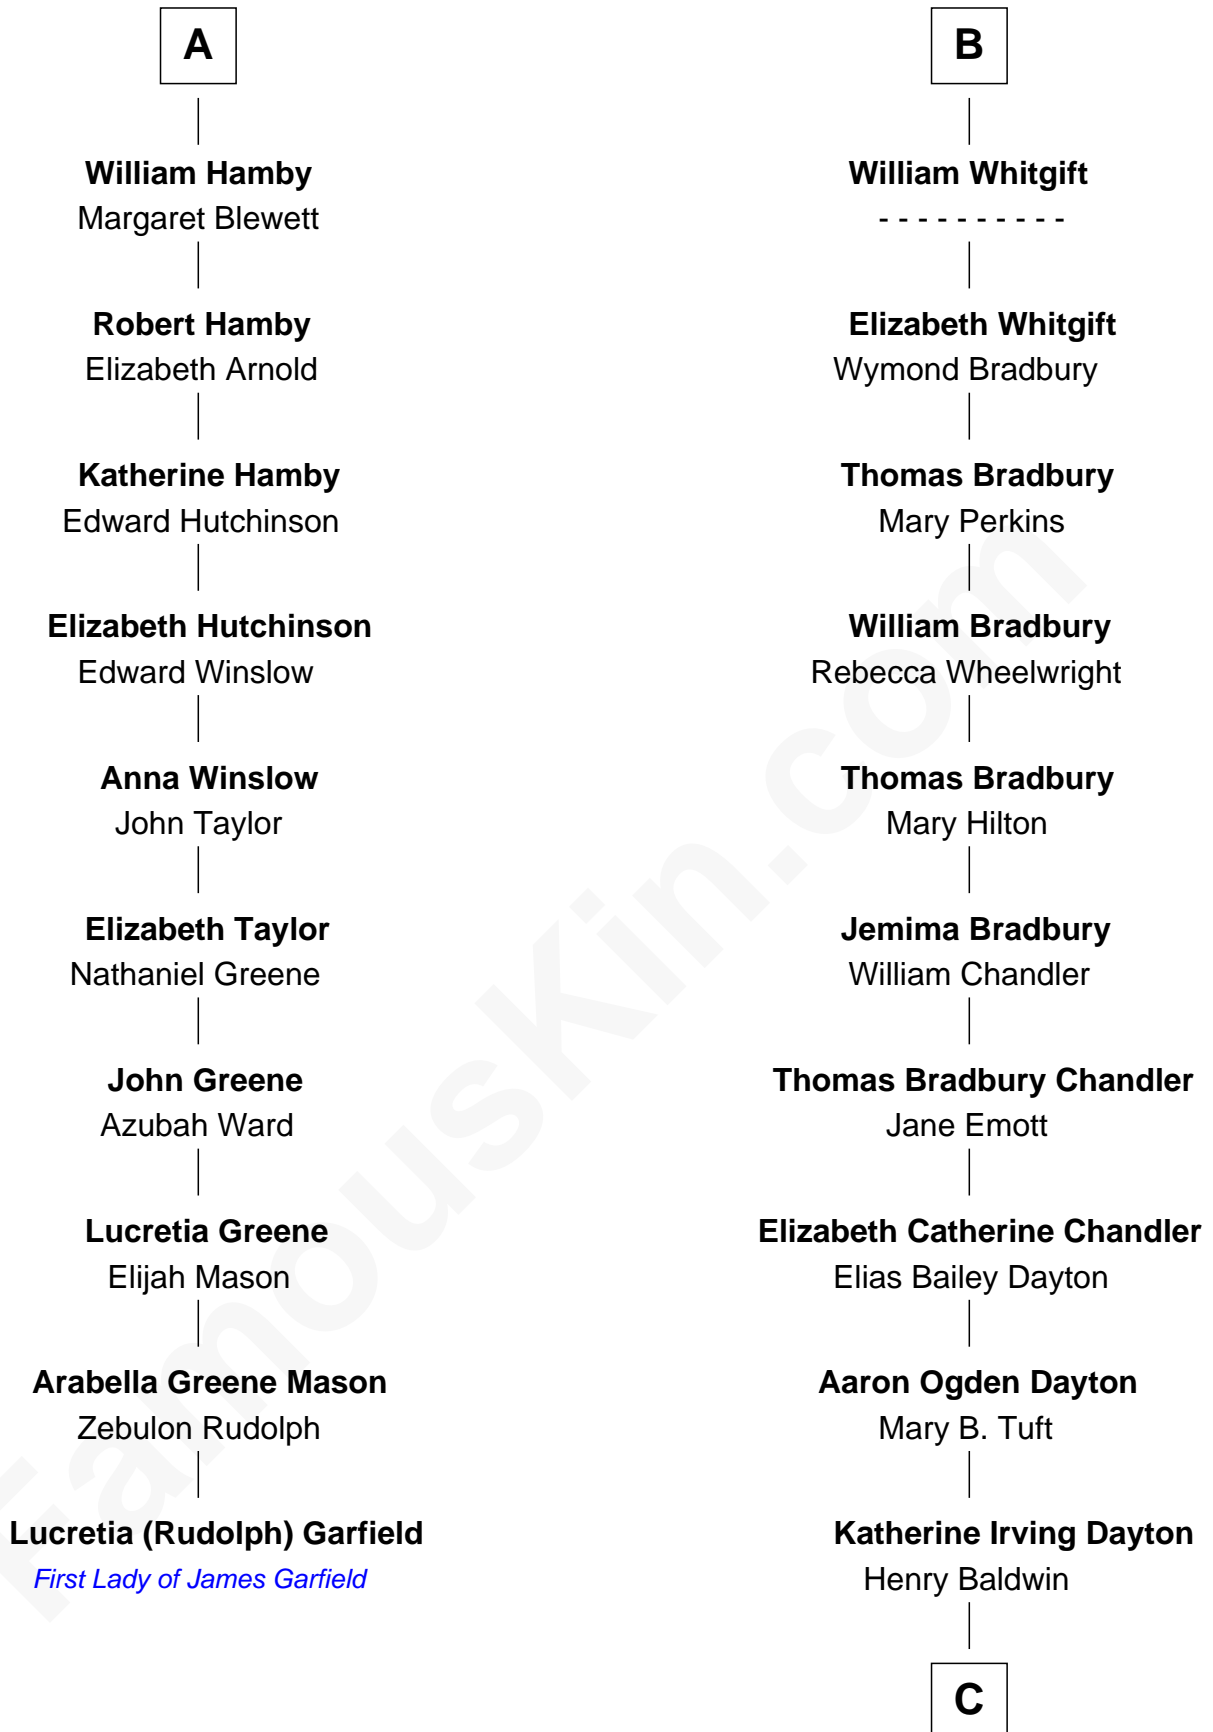

FamousKin.com

Relationship Chart of Lucretia (Rudolph) Garfield

First Lady of President James Garfield

16th cousin 4 times removed of

Christopher Reeve

Movie Actor

C

Margaretta Willis Baldwin

Augustus Henry Reeve

Richard Henry Reeve

Anne Conrad D'Olier

Franklin D'Olier Reeve

Barbara Pitney Lamb

Christopher Reeve

Movie Actor