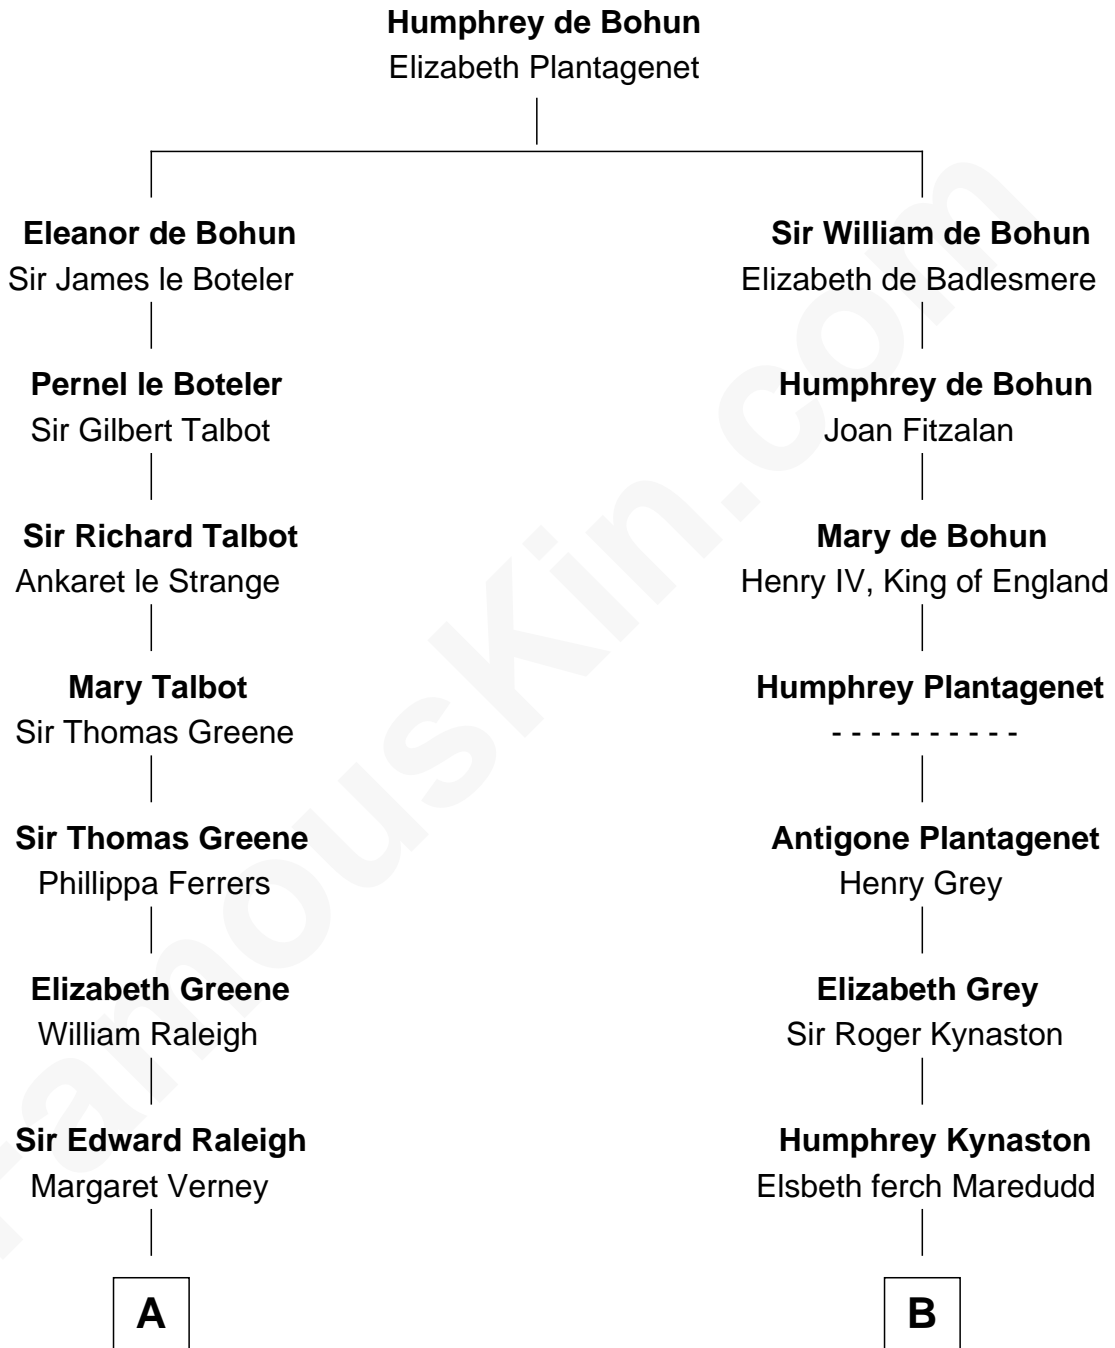

**FamousKin.com**  
**Relationship Chart of**  
**Lucretia (Rudolph) Garfield**  
*First Lady of President James Garfield*

18th cousin 3 times removed of

**Christopher Reeve**  
*Movie Actor*

**C**

**Arabella Greene Mason**

Zebulon Rudolph

**Lucretia (Rudolph) Garfield**

*First Lady of James Garfield*

**D**

**Sarah Wyatt Carpenter**

Richard Henry Reeve

**Augustus Henry Reeve**

Margaretta Willis Baldwin