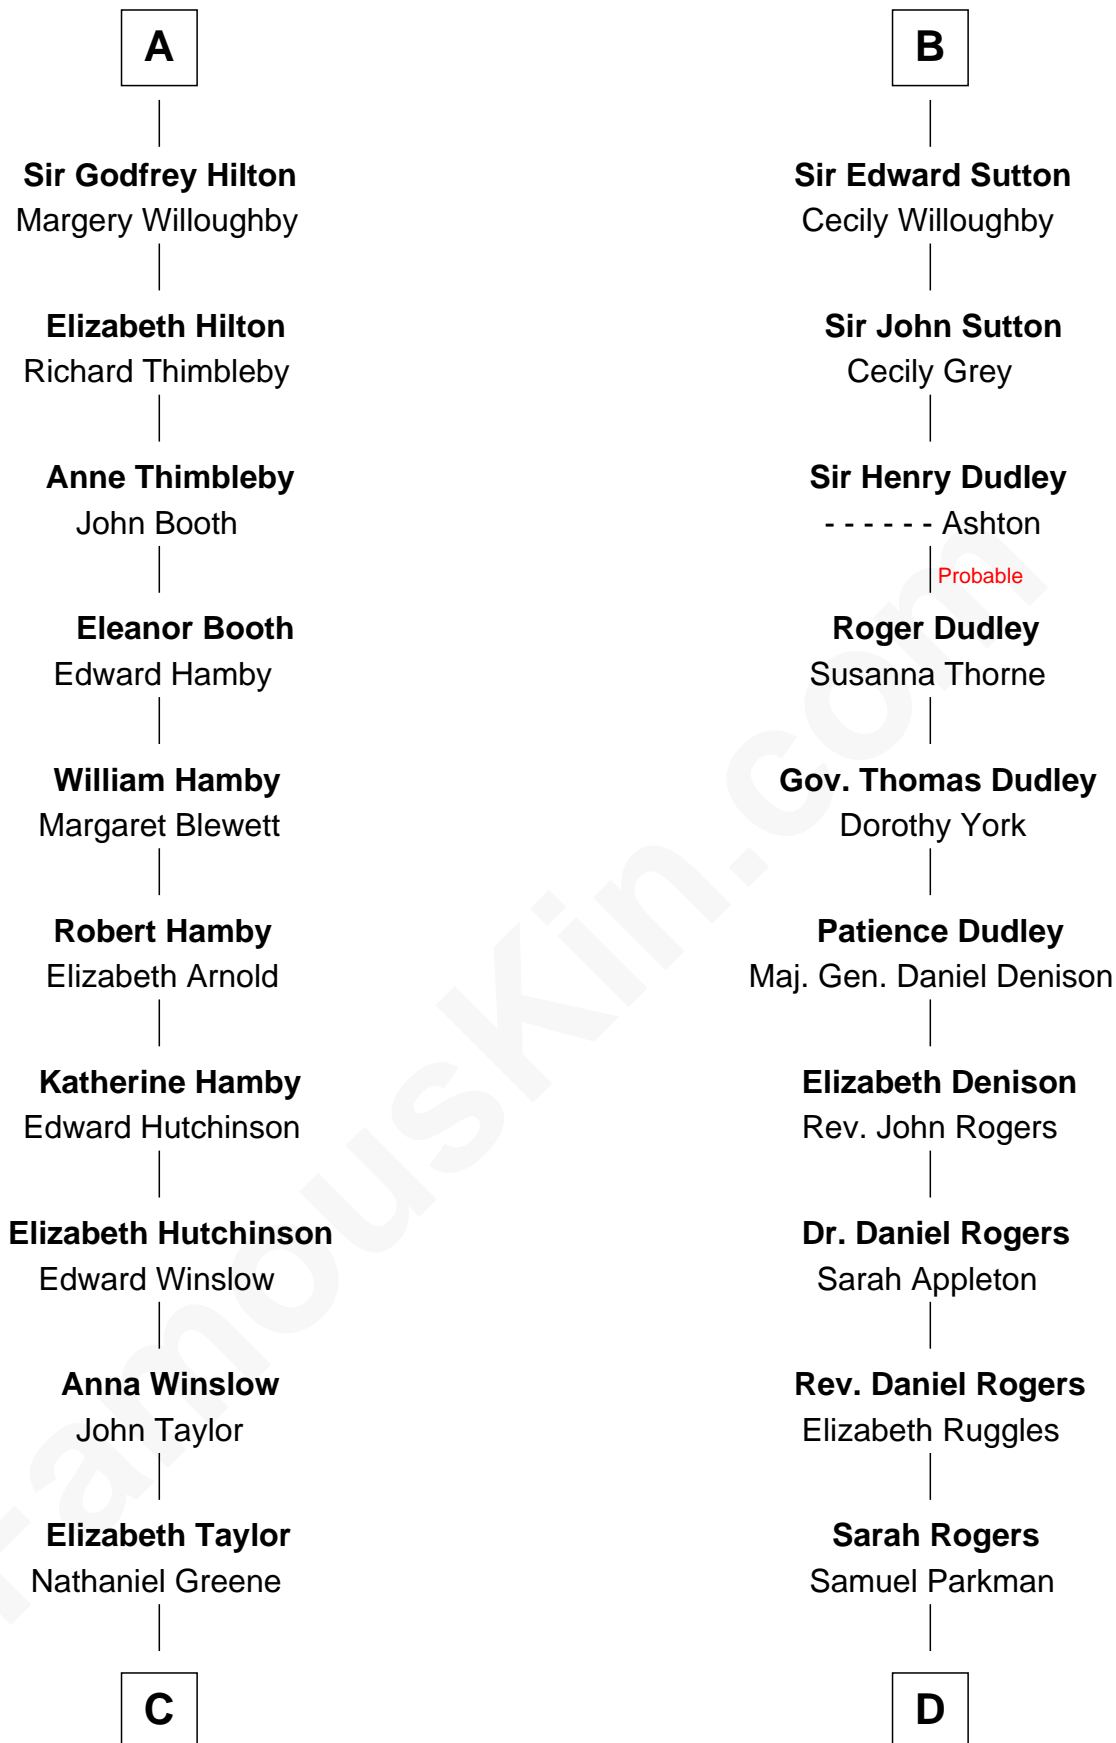

FamousKin.com

Relationship Chart of Lucretia (Rudolph) Garfield

First Lady of President James Garfield

19th cousin 1 time removed of

Colonel Robert Gould Shaw

U.S. Civil War leader of film "Glory" fame

Sir Roger de Quincy
Helen of Galloway

Elizabeth de Umfreville
Sir Gilbert de Burradon

Thomas de Berkeley
Katherine de Clyvedon

Eleanor de Burradon
Sir Henry Tailboys

Sir John Berkeley
Elizabeth Betteshorne

Joan Tailboys
Sir Andrew Luttrell

Elizabeth Berkeley
Sir John Sutton

Hawise Luttrell
Sir Godfrey Hilton

Sir Edmund Sutton
Joyce Tiptoft

A

B

C

John Greene
Azubah Ward

Lucretia Greene
Elijah Mason

Arabella Greene Mason
Zebulon Rudolph