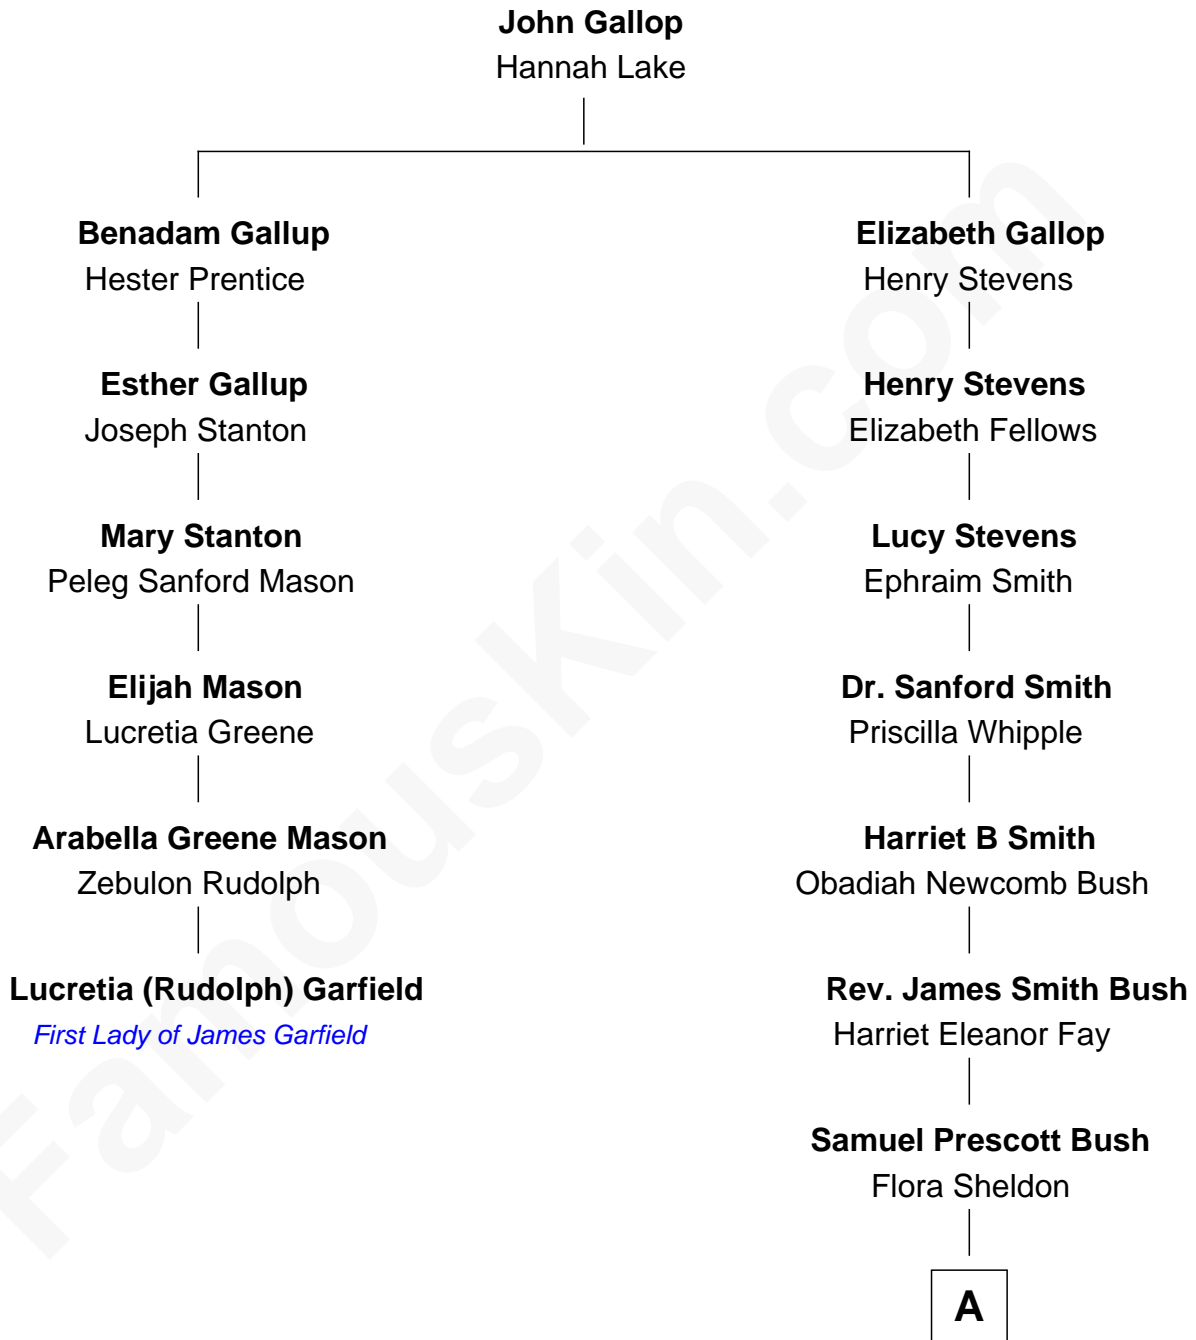

FamousKin.com

Relationship Chart of Lucretia (Rudolph) Garfield

First Lady of President James Garfield

5th cousin 4 times removed of

George W. Bush
43rd U.S. President

A

Prescott Sheldon Bush

Dorothy Wear Walker

George Herbert Walker Bush

Barbara Pierce

George W. Bush

43rd U.S. President

FamousKin.com