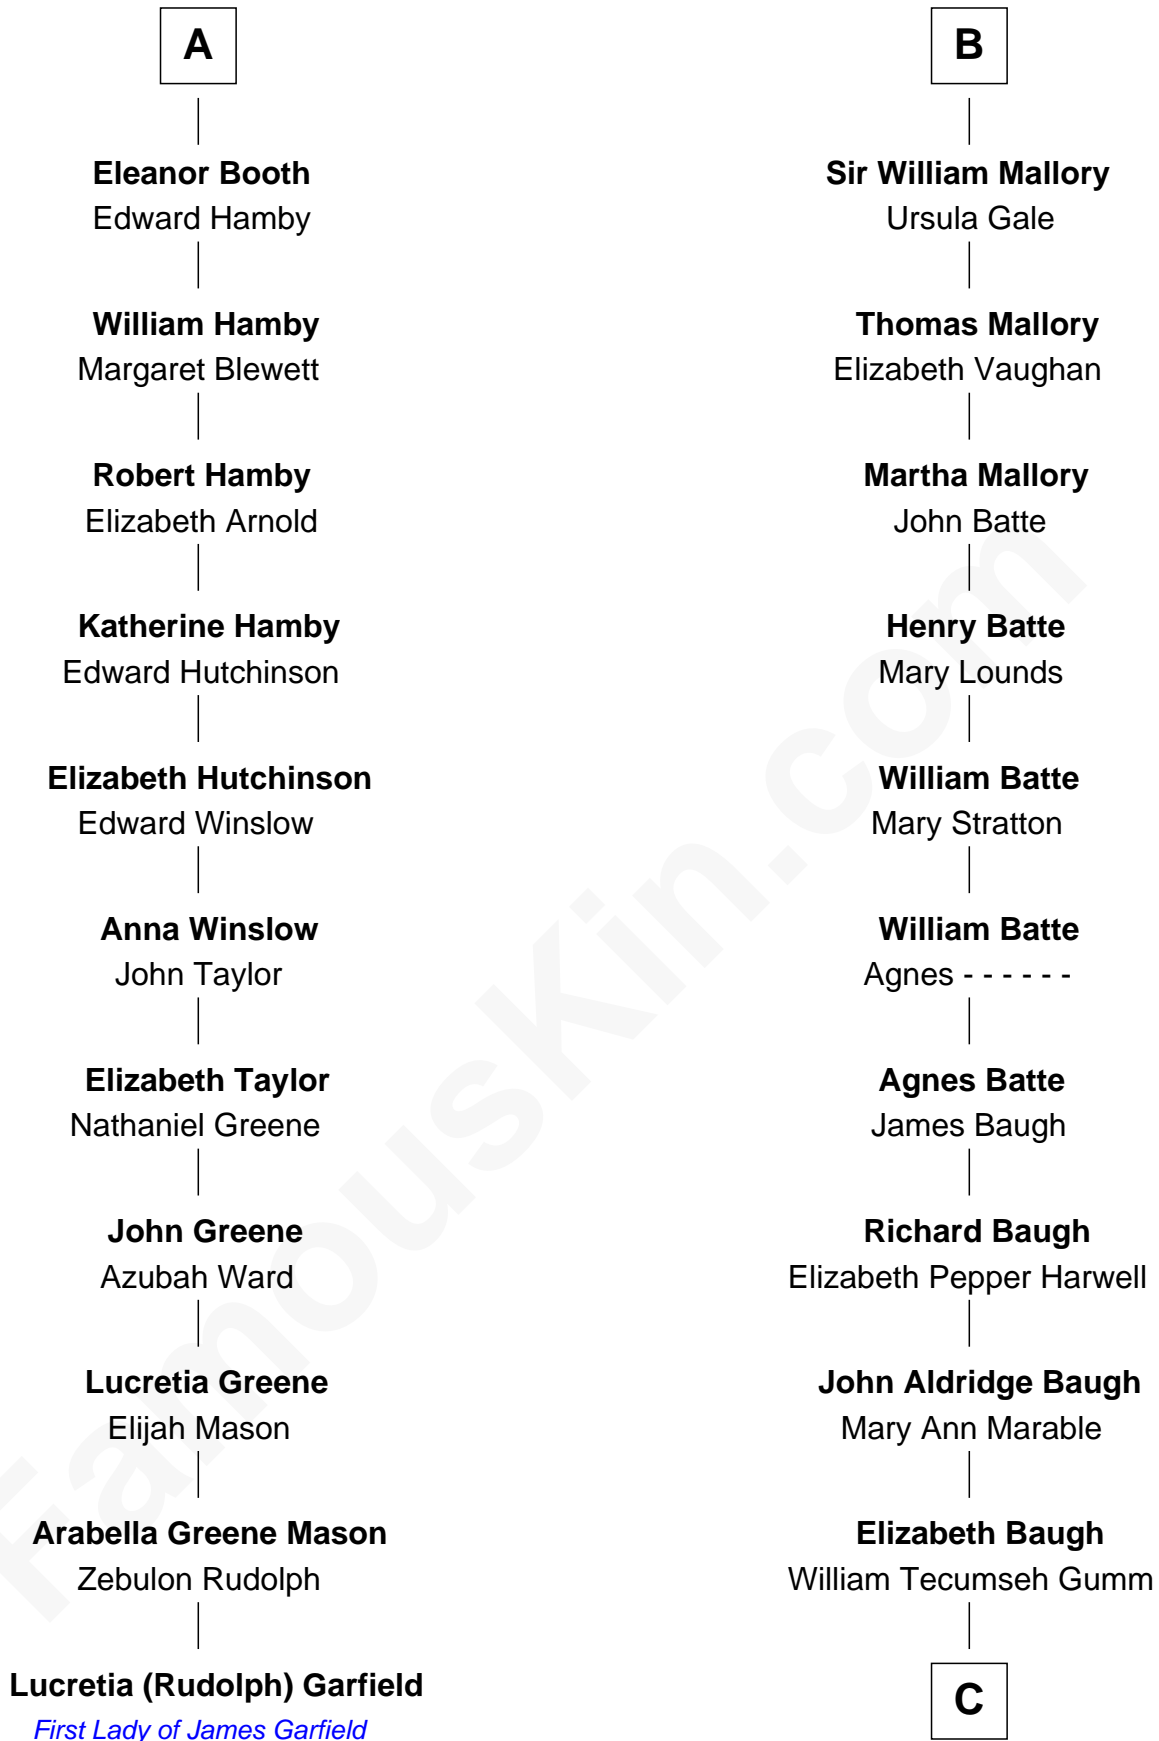

FamousKin.com

Relationship Chart of Lucretia (Rudolph) Garfield

First Lady of President James Garfield

17th cousin 1 time removed of

Judy Garland

Singer and Movie Actress

Sir Robert de Umfreville

with wife
Lucy de Kyme

Margaret de Umfreville
John Constable

Hawise Luttrell
Sir Godfrey Hilton

Sir John Constable
Lora FitzHugh

Sir Godfrey Hilton
Margery Willoughby

Joan Constable
Sir William Mallory

Elizabeth Hilton
Richard Thimbleby

Sir John Mallory
Margaret Thwaites

Anne Thimbleby
John Booth

Sir William Mallory
Jane Norton

A

B

C

Francis Avent Gumm

Ethel Marian Milne