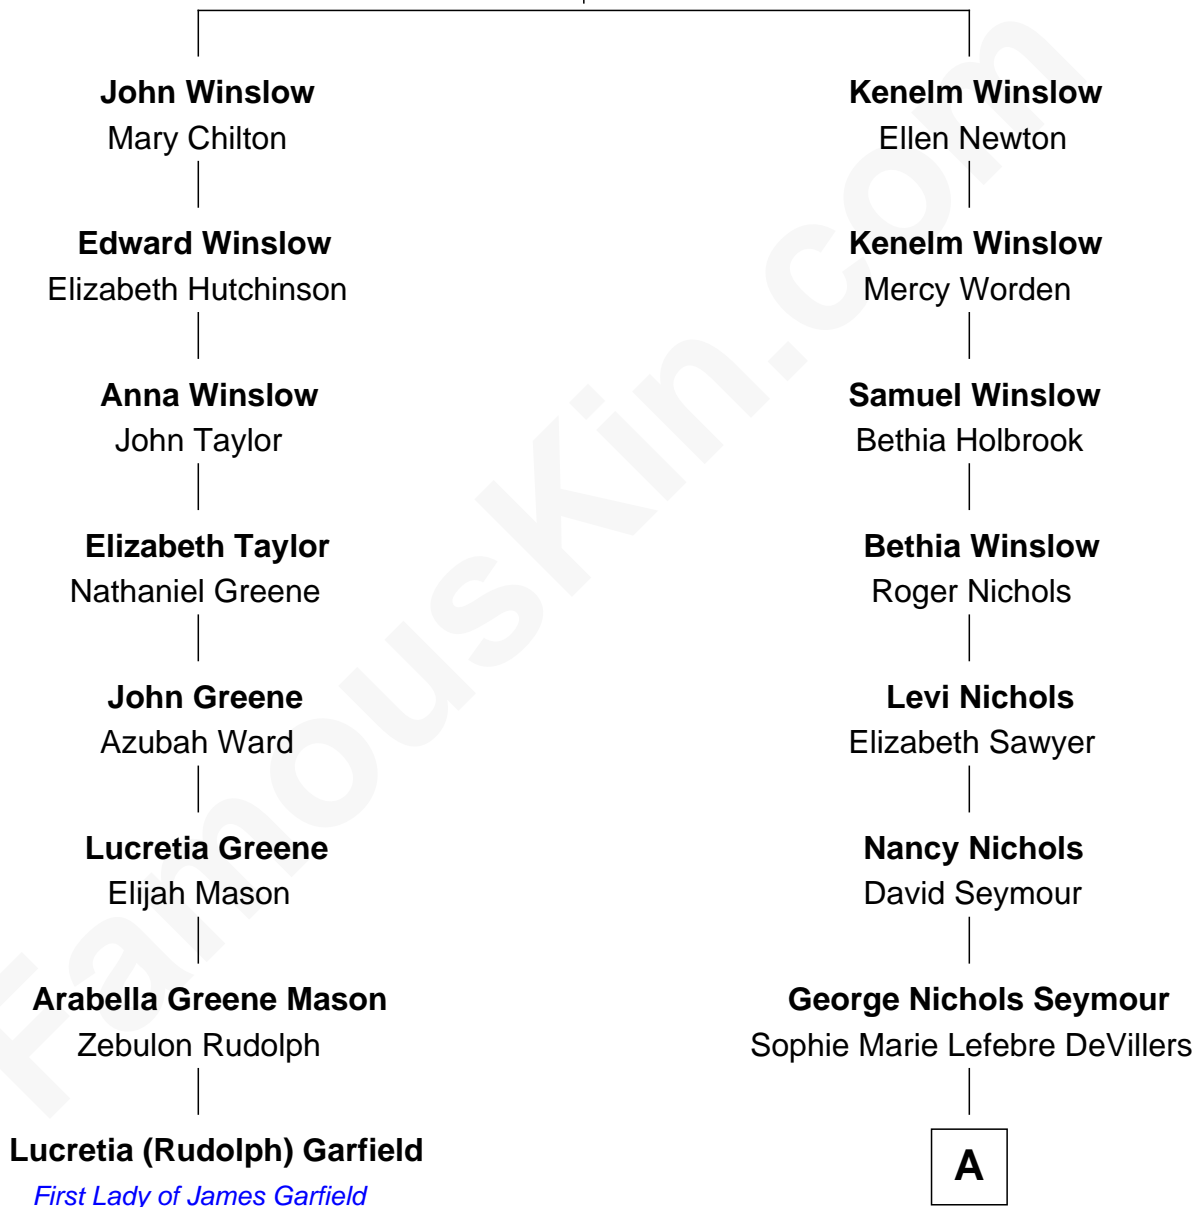

FamousKin.com

Relationship Chart of Lucretia (Rudolph) Garfield

First Lady of President James Garfield

7th cousin 3 times removed of

Jane Fonda
Movie Actress

Edward Winslow
Magdalen Oliver

A

George DeVillers Seymour

Frances Gabriella Ford

Eugene Ford Seymour

Sophie Mildred Bower

Frances Ford Seymour

Henry Jaynes Fonda

Jane Fonda

Movie Actress

FamousKin.com