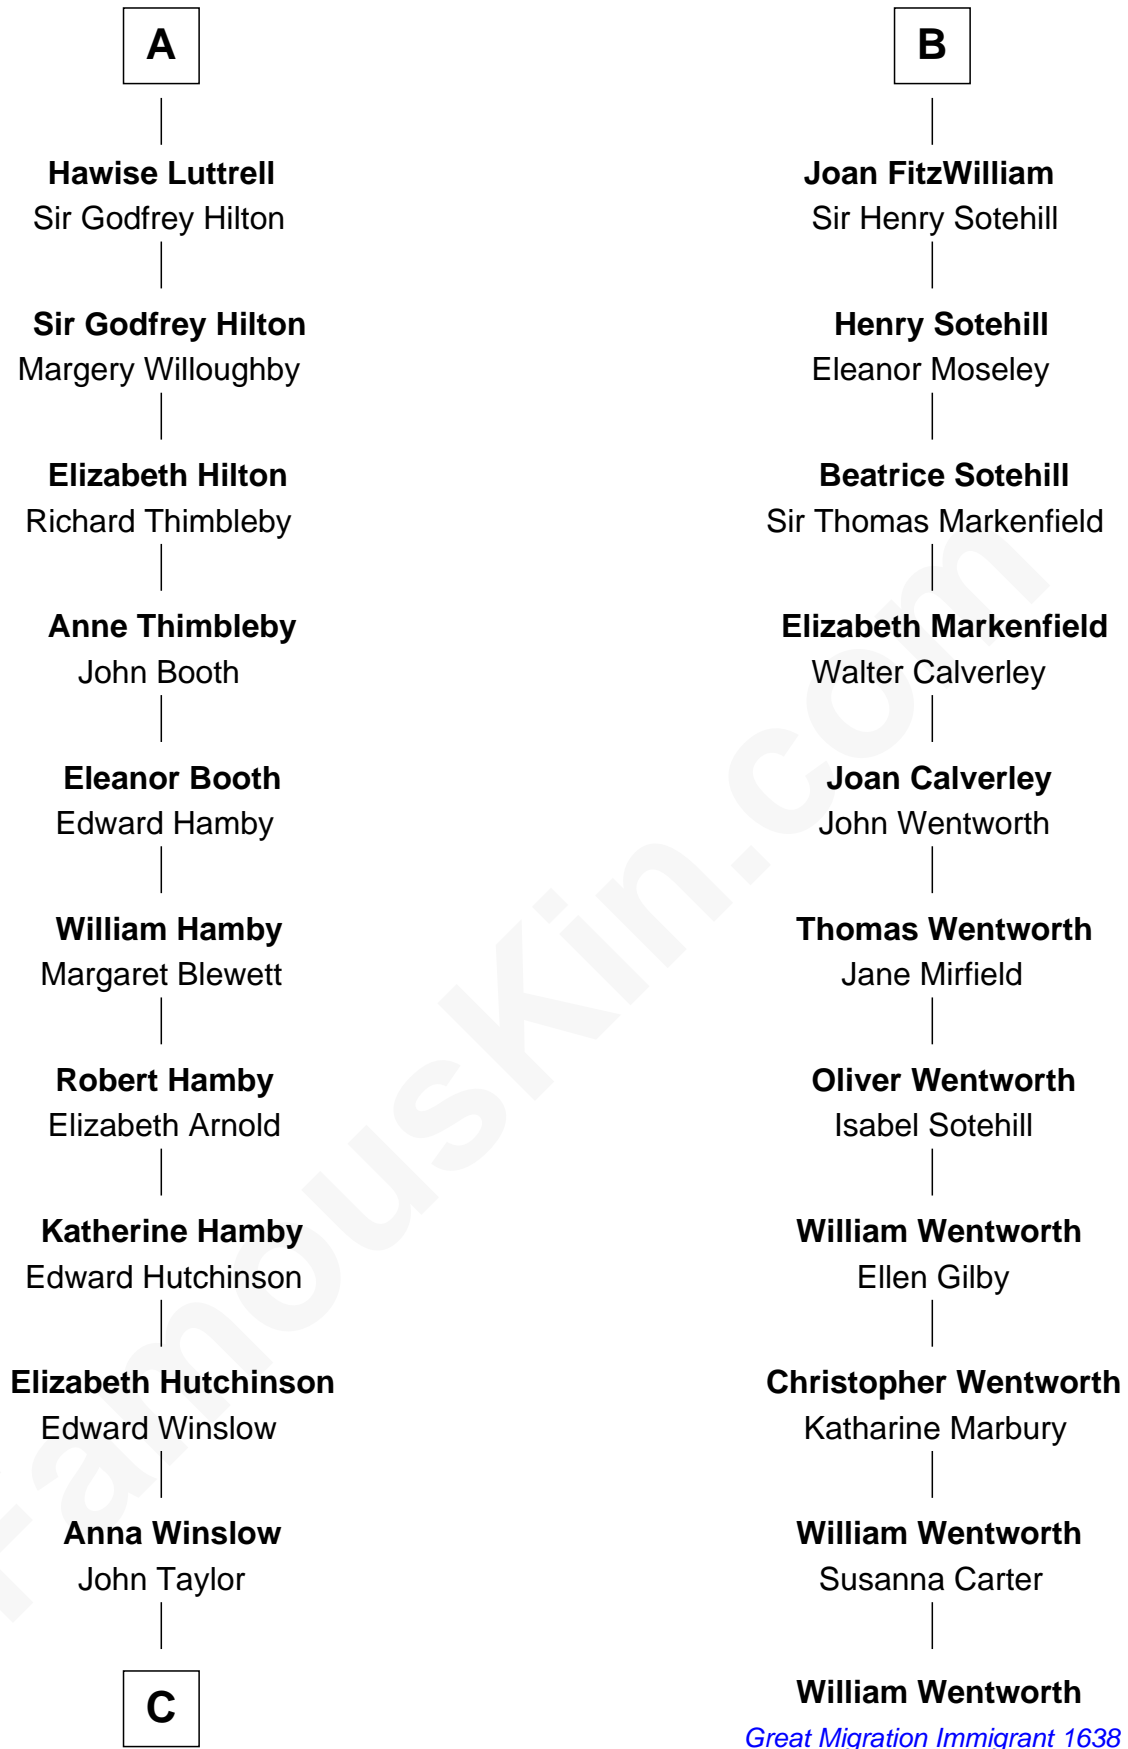

## Relationship Chart of Lucretia (Rudolph) Garfield

First Lady of President James Garfield

17th cousin 4 times removed of

**William Wentworth**

(c1616 - 1696/7) Great Migration Immigrant 1638

**C**

—  
**Elizabeth Taylor**  
Nathaniel Greene

—  
**John Greene**  
Azubah Ward

—  
**Lucretia Greene**  
Elijah Mason

—  
**Arabella Greene Mason**  
Zebulon Rudolph

—  
**Lucretia (Rudolph) Garfield**  
*First Lady of James Garfield*

FamousKin.com