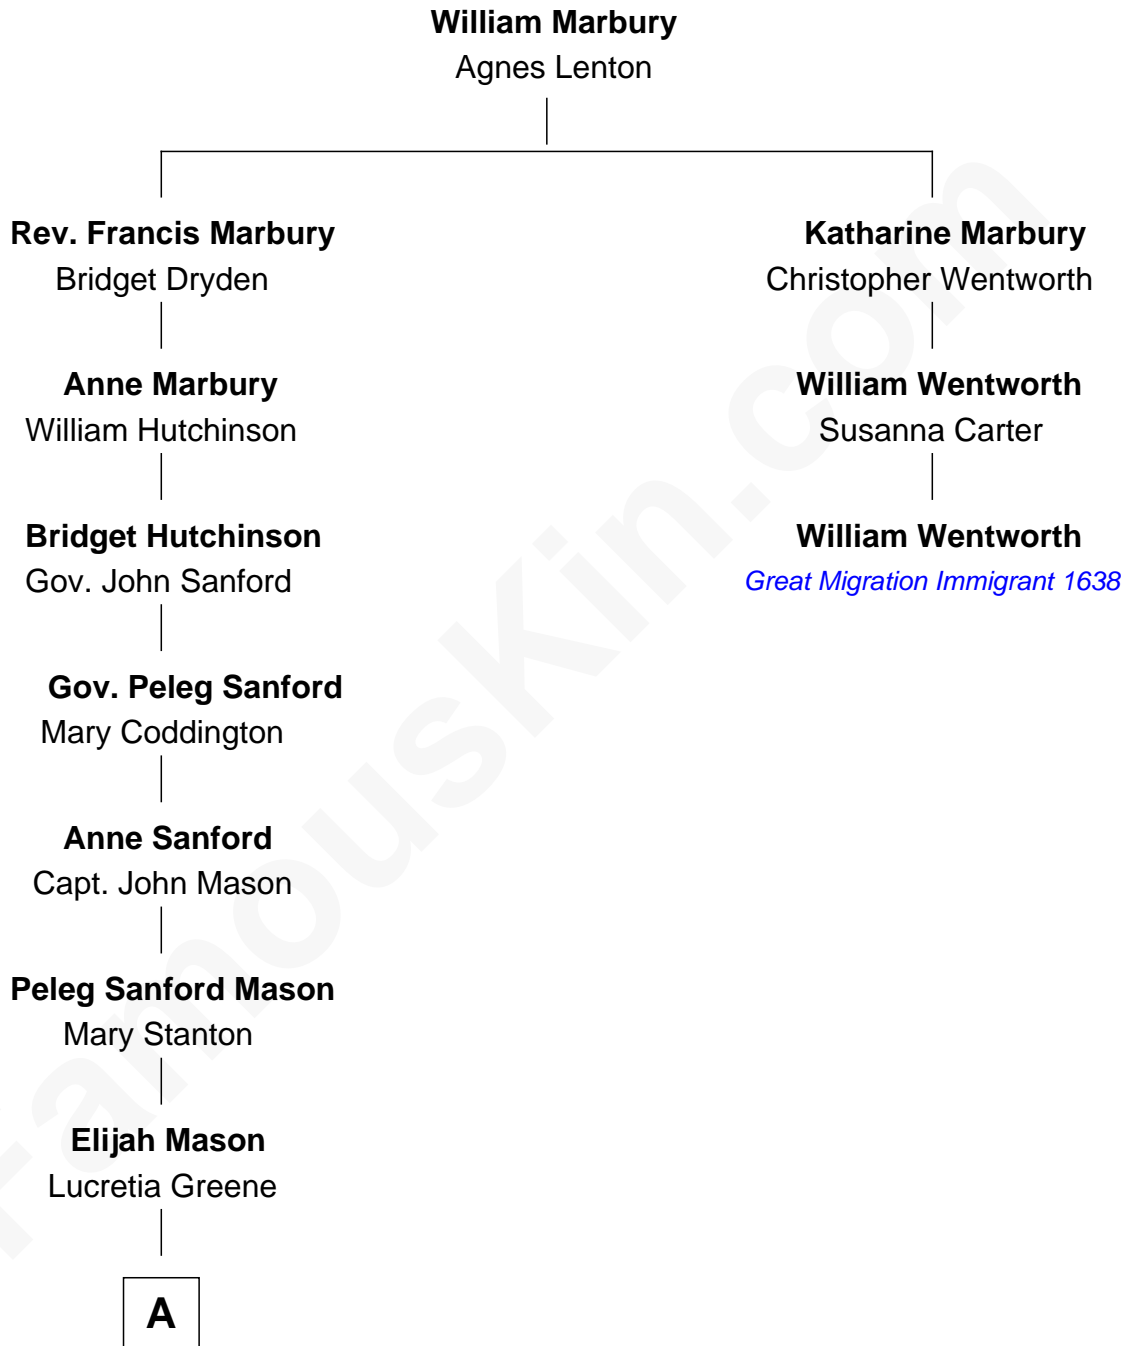

# FamousKin.com

## Relationship Chart of Lucretia (Rudolph) Garfield

First Lady of President James Garfield

2nd cousin 6 times removed of

**William Wentworth**

(c1616 - 1696/7) Great Migration Immigrant 1638

A

Arabella Greene Mason

Zebulon Rudolph

Lucretia (Rudolph) Garfield

*First Lady of James Garfield*

FamousKin.com