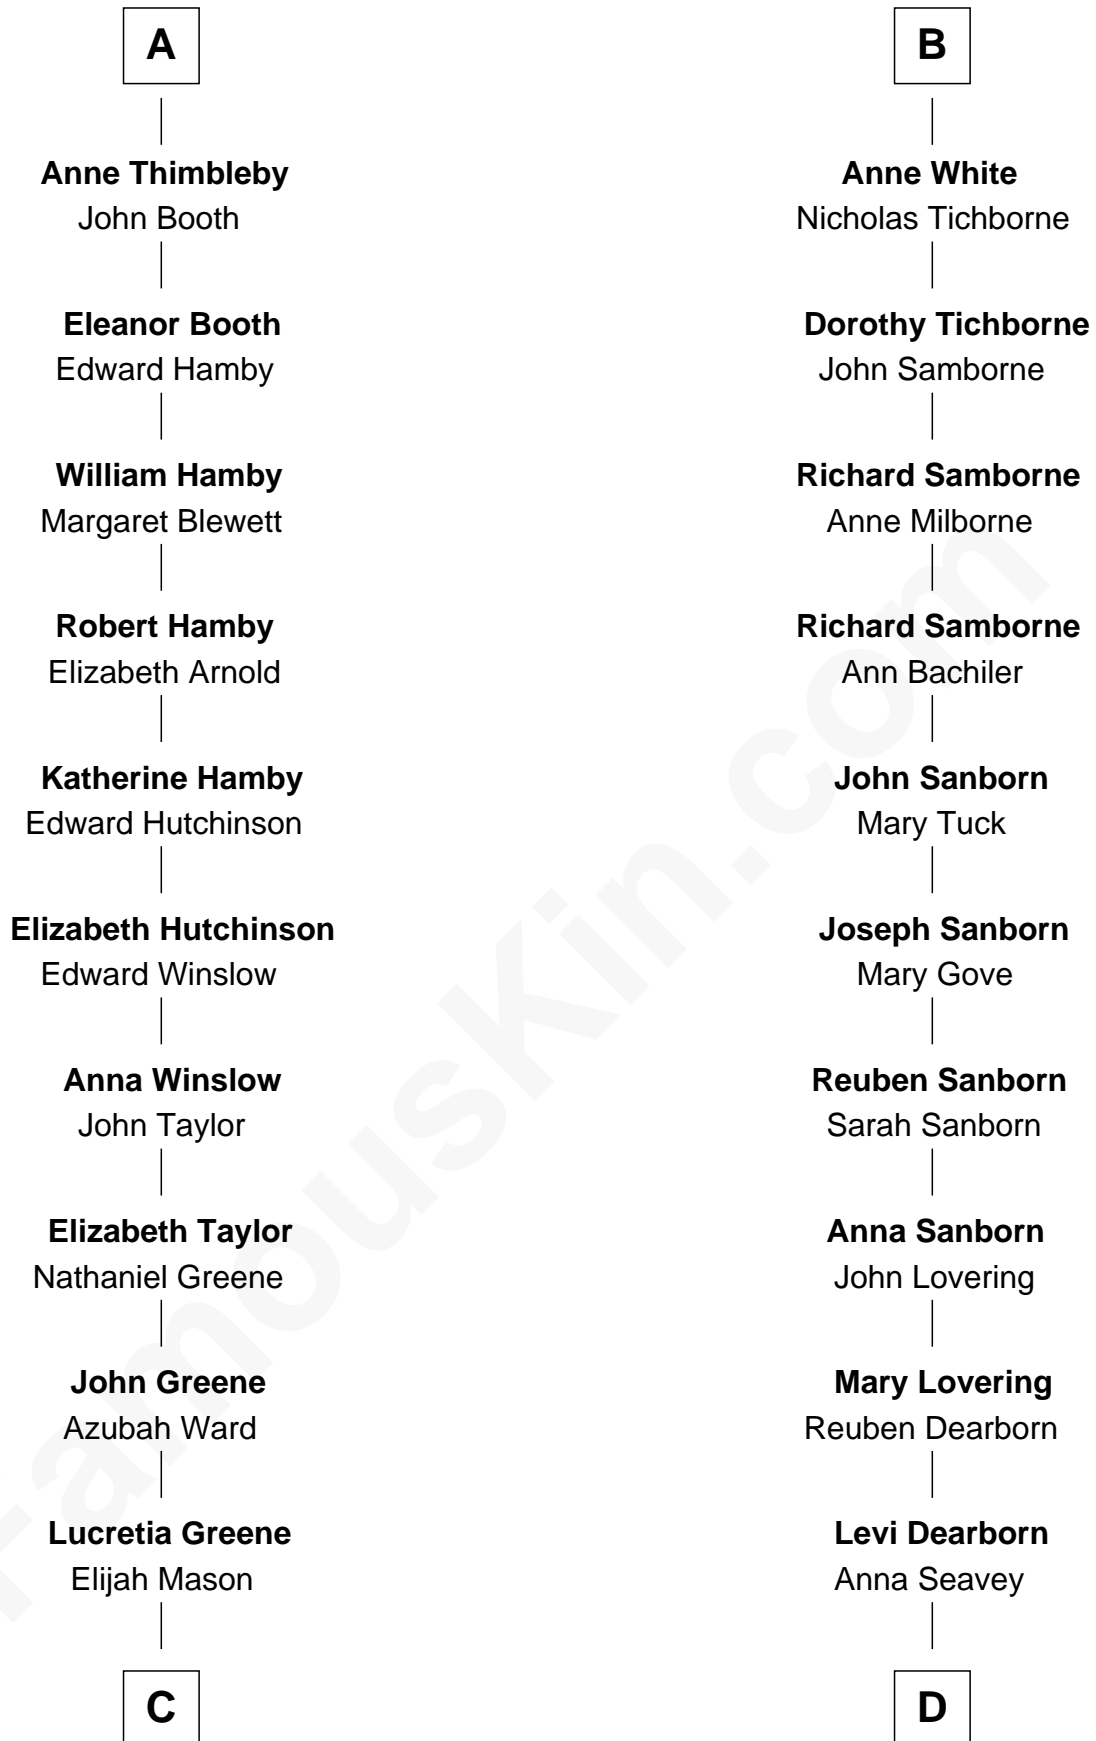

FamousKin.com
Relationship Chart of
Lucretia (Rudolph) Garfield
First Lady of President James Garfield

18th cousin 2 times removed of

Louis L'Amour
Western Author

C

Arabella Greene Mason

Zebulon Rudolph

Lucretia (Rudolph) Garfield

First Lady of James Garfield

D

William S. Dearborn

Frederica Garic

Abraham Truman Dearborn

Elizabeth Frances Freeman

Emily Lavis Dearborn

Dr. Louis Charles LaMoore

Louis L'Amour

Western Author