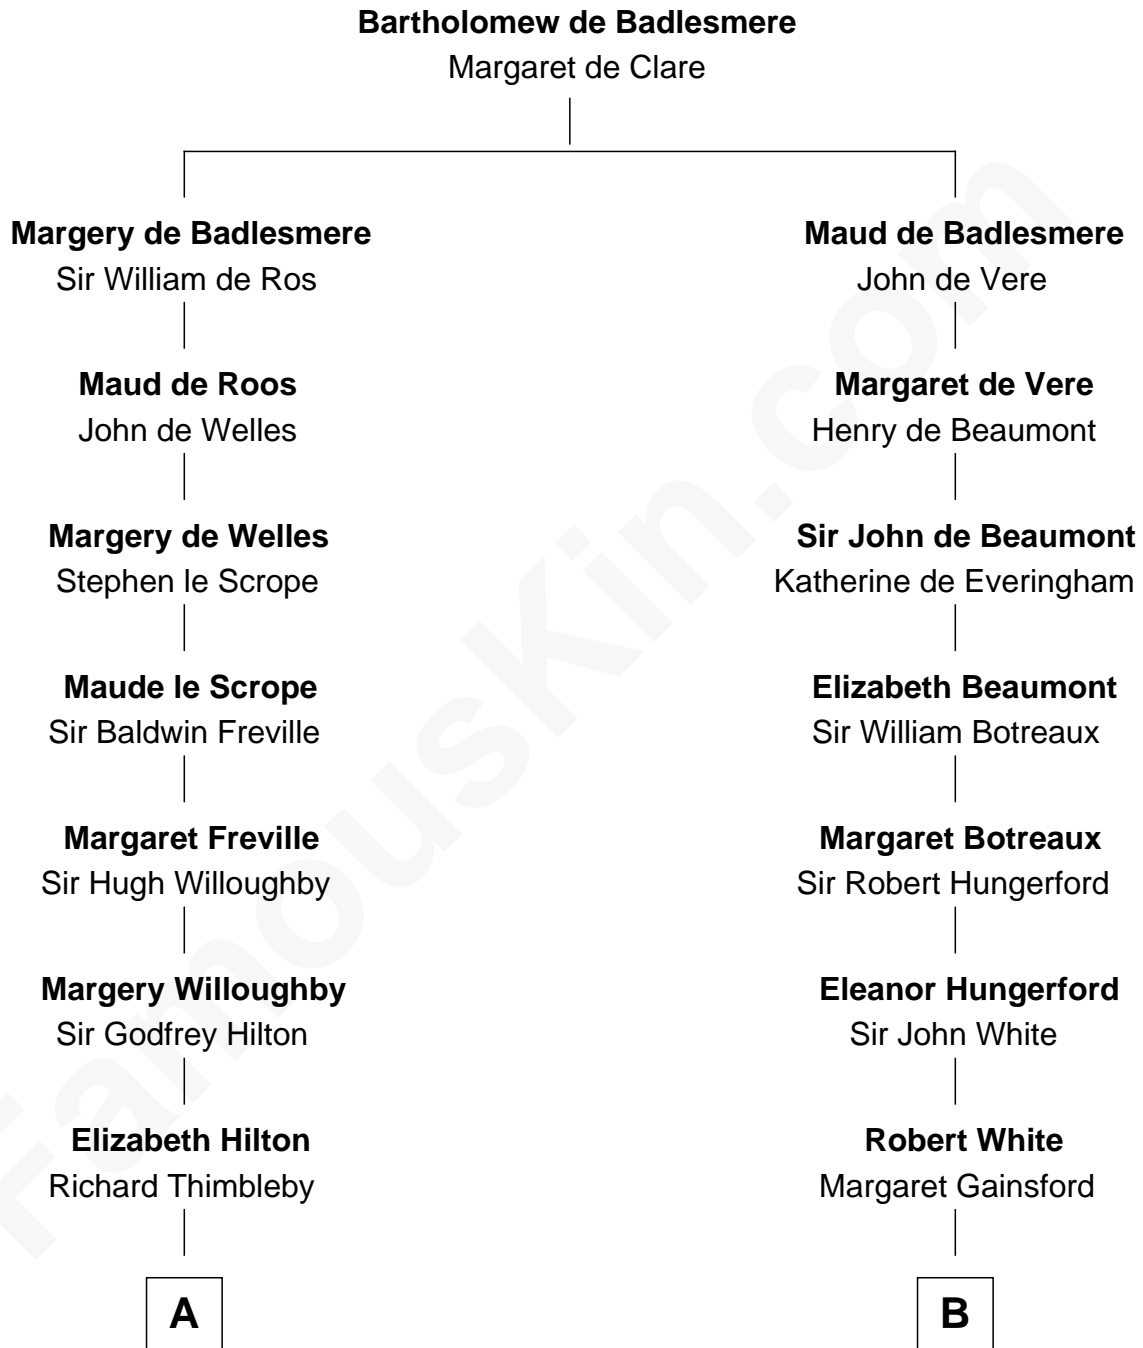

FamousKin.com
Relationship Chart of
Lucretia (Rudolph) Garfield
First Lady of President James Garfield

18th cousin 2 times removed of

Louis L'Amour
Western Author

C

Arabella Greene Mason

Zebulon Rudolph

Lucretia (Rudolph) Garfield

First Lady of James Garfield

D

William S. Dearborn

Frederica Garic

Abraham Truman Dearborn

Elizabeth Frances Freeman

Emily Lavis Dearborn

Dr. Louis Charles LaMoore

Louis L'Amour

Western Author