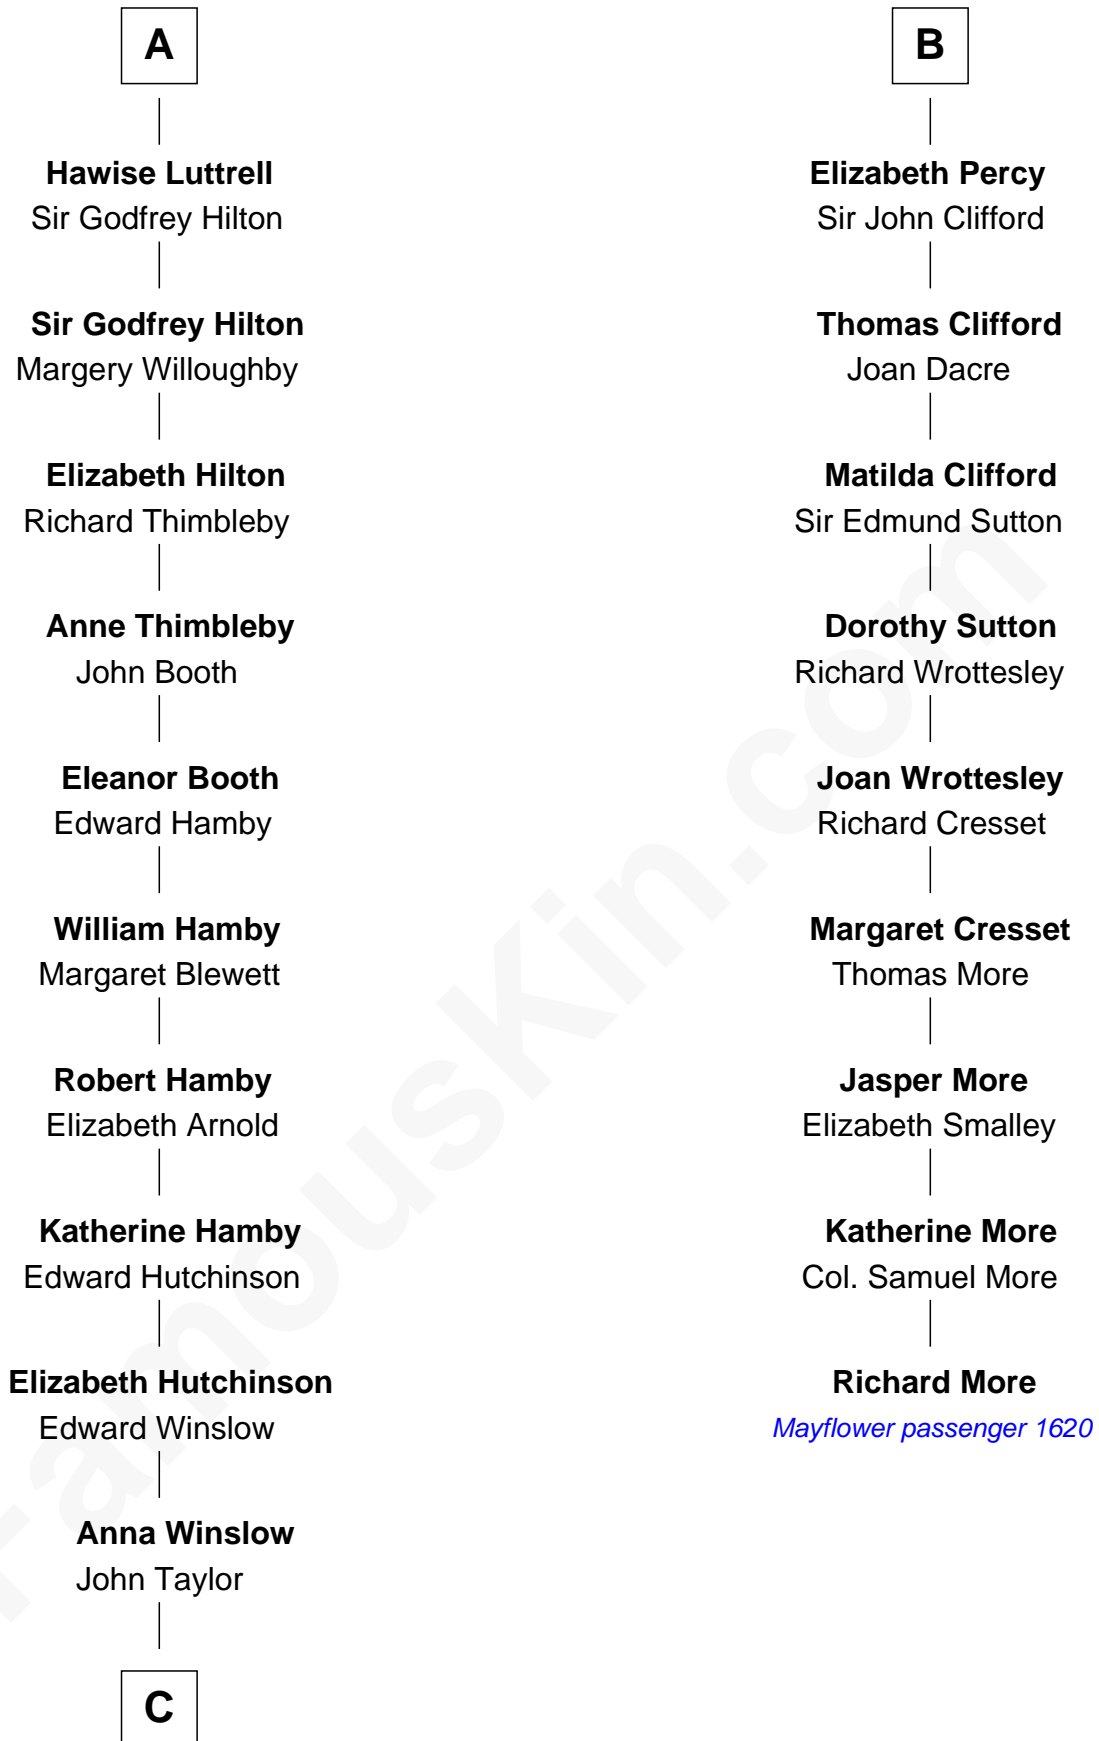

FamousKin.com

Relationship Chart of Lucretia (Rudolph) Garfield

First Lady of President James Garfield

15th cousin 6 times removed of

Richard More

(c1614 - c1696) Mayflower passenger 1620

MAYFLOWER

C

Elizabeth Taylor
Nathaniel Greene

John Greene
Azubah Ward

Lucretia Greene
Elijah Mason

Arabella Greene Mason
Zebulon Rudolph

Lucretia (Rudolph) Garfield
First Lady of James Garfield

FamousKin.com