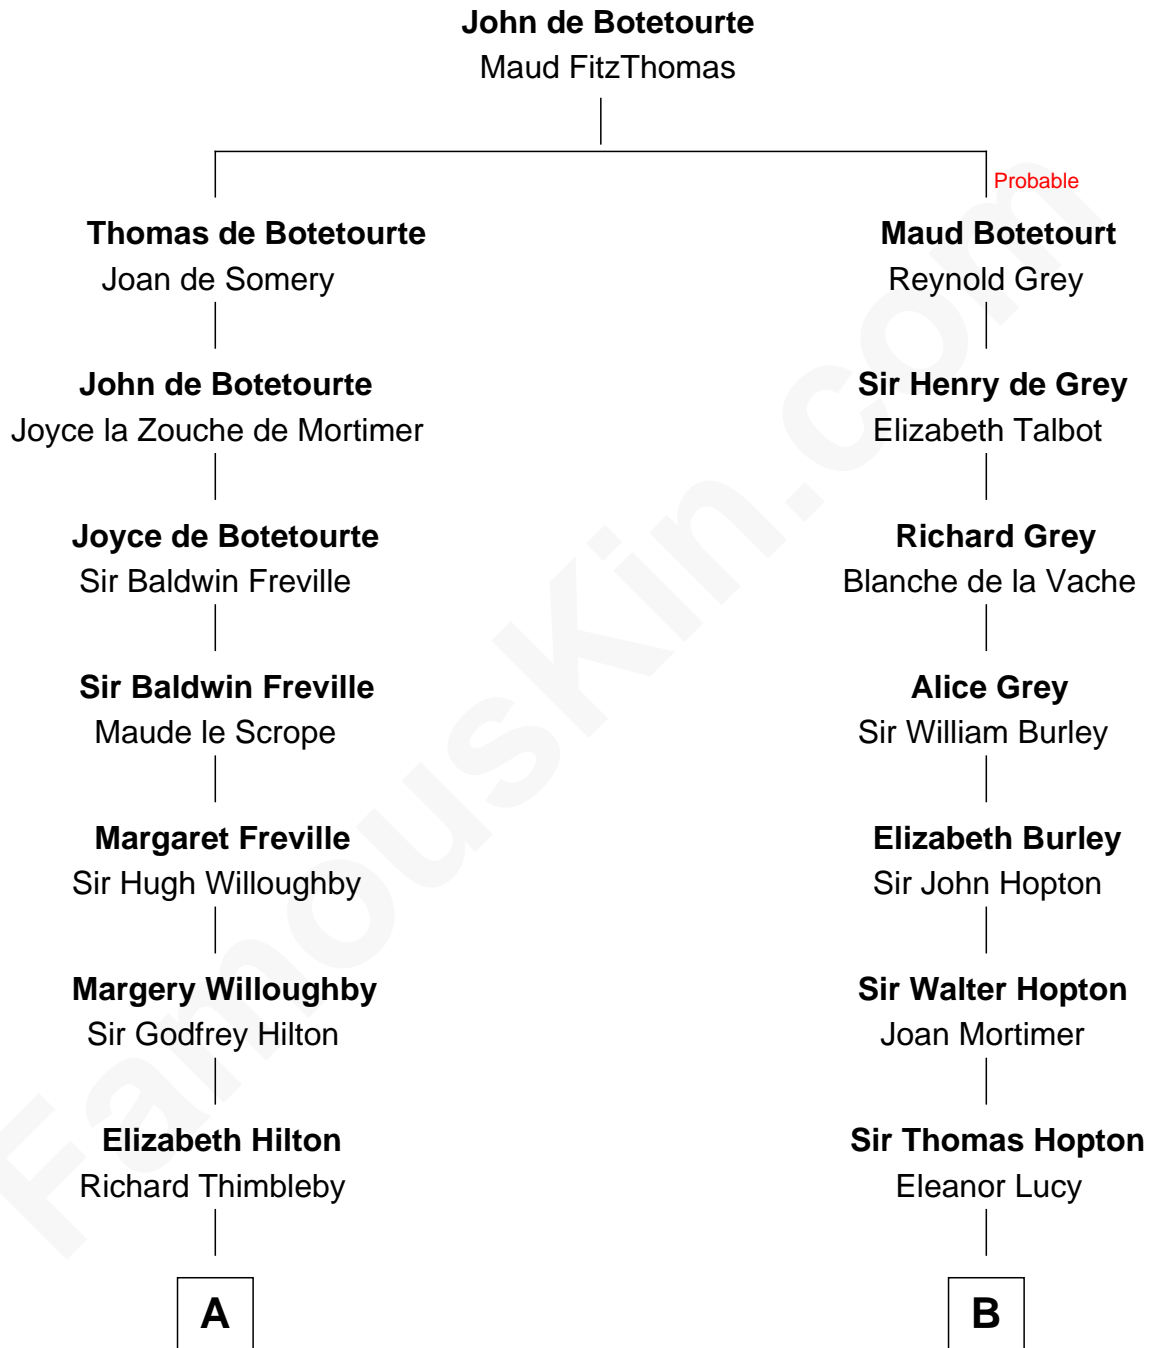

FamousKin.com

Relationship Chart of Lucretia (Rudolph) Garfield

First Lady of President James Garfield

13th cousin 5 times removed of

Richard More

(c1614 - c1696) Mayflower passenger 1620

MAYFLOWER

C

Arabella Greene Mason

Zebulon Rudolph

Lucretia (Rudolph) Garfield

First Lady of James Garfield

FamousKin.com