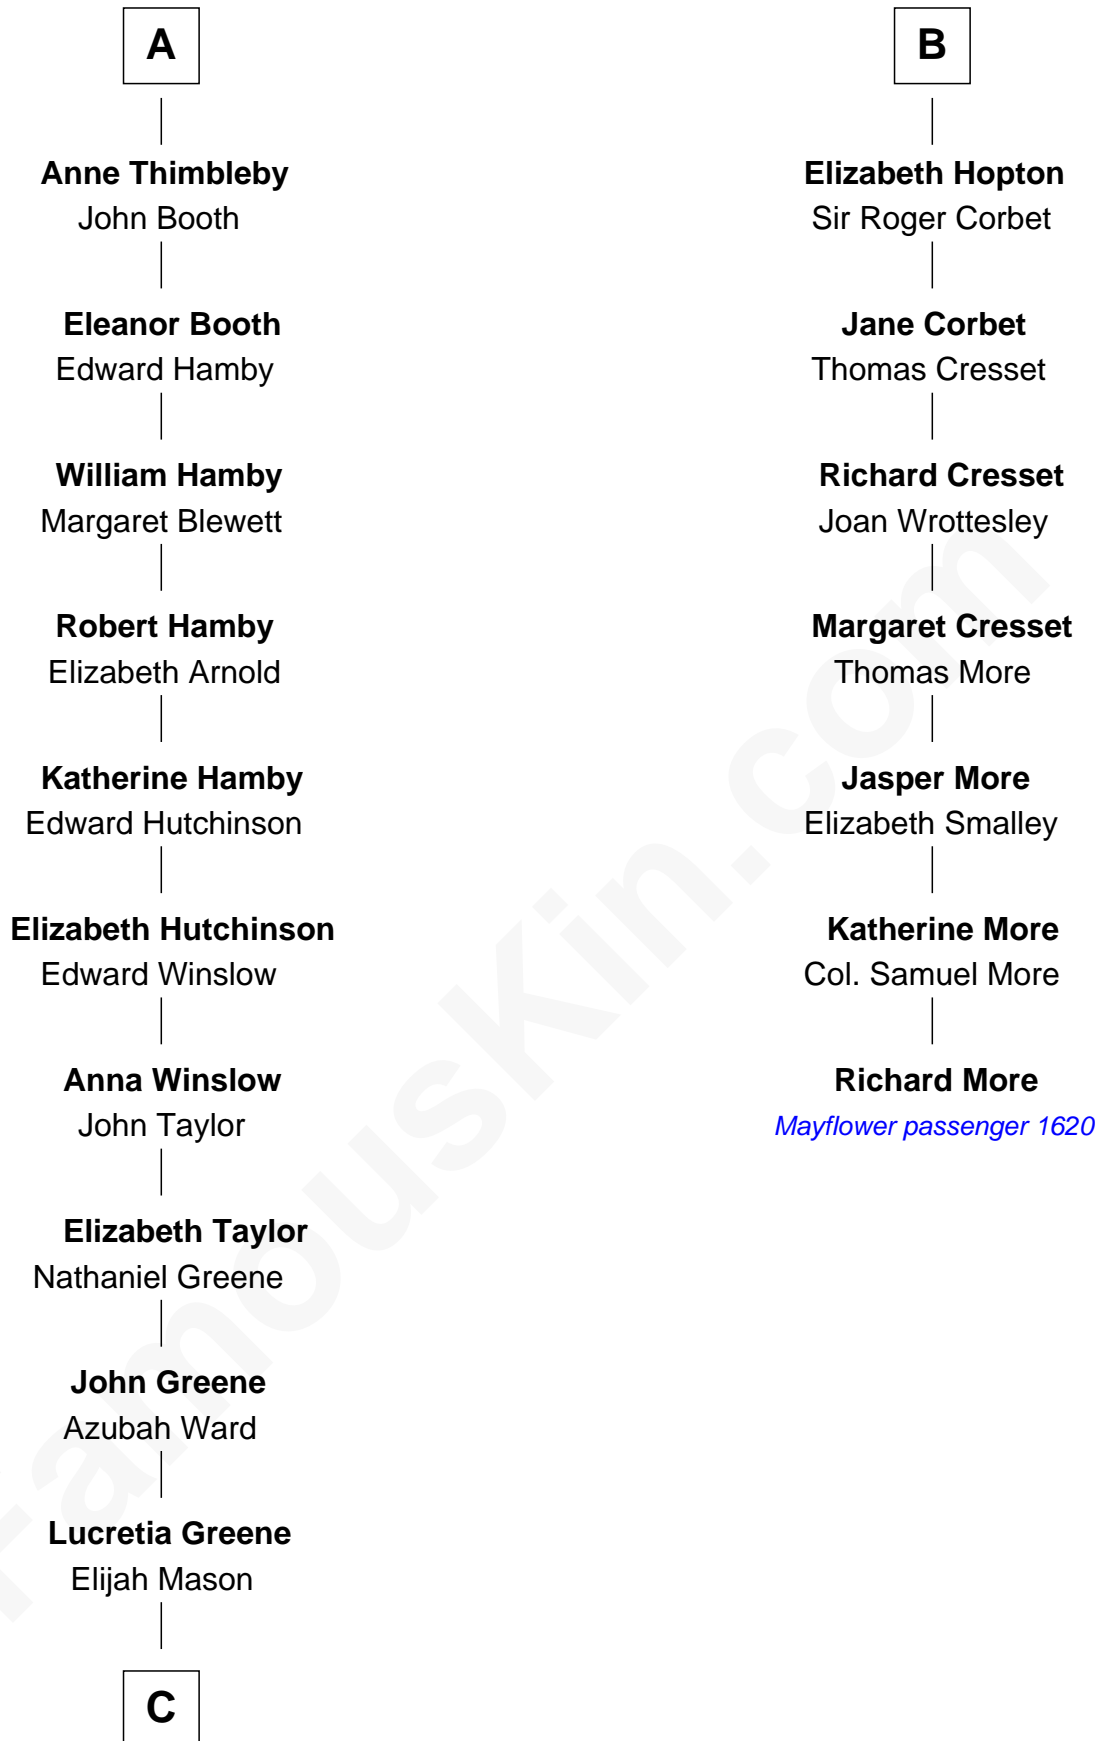

FamousKin.com

Relationship Chart of Lucretia (Rudolph) Garfield

First Lady of President James Garfield

13th cousin 5 times removed of

Richard More

(c1614 - c1696) Mayflower passenger 1620

MAYFLOWER

C

Arabella Greene Mason

Zebulon Rudolph

Lucretia (Rudolph) Garfield

First Lady of James Garfield

FamousKin.com