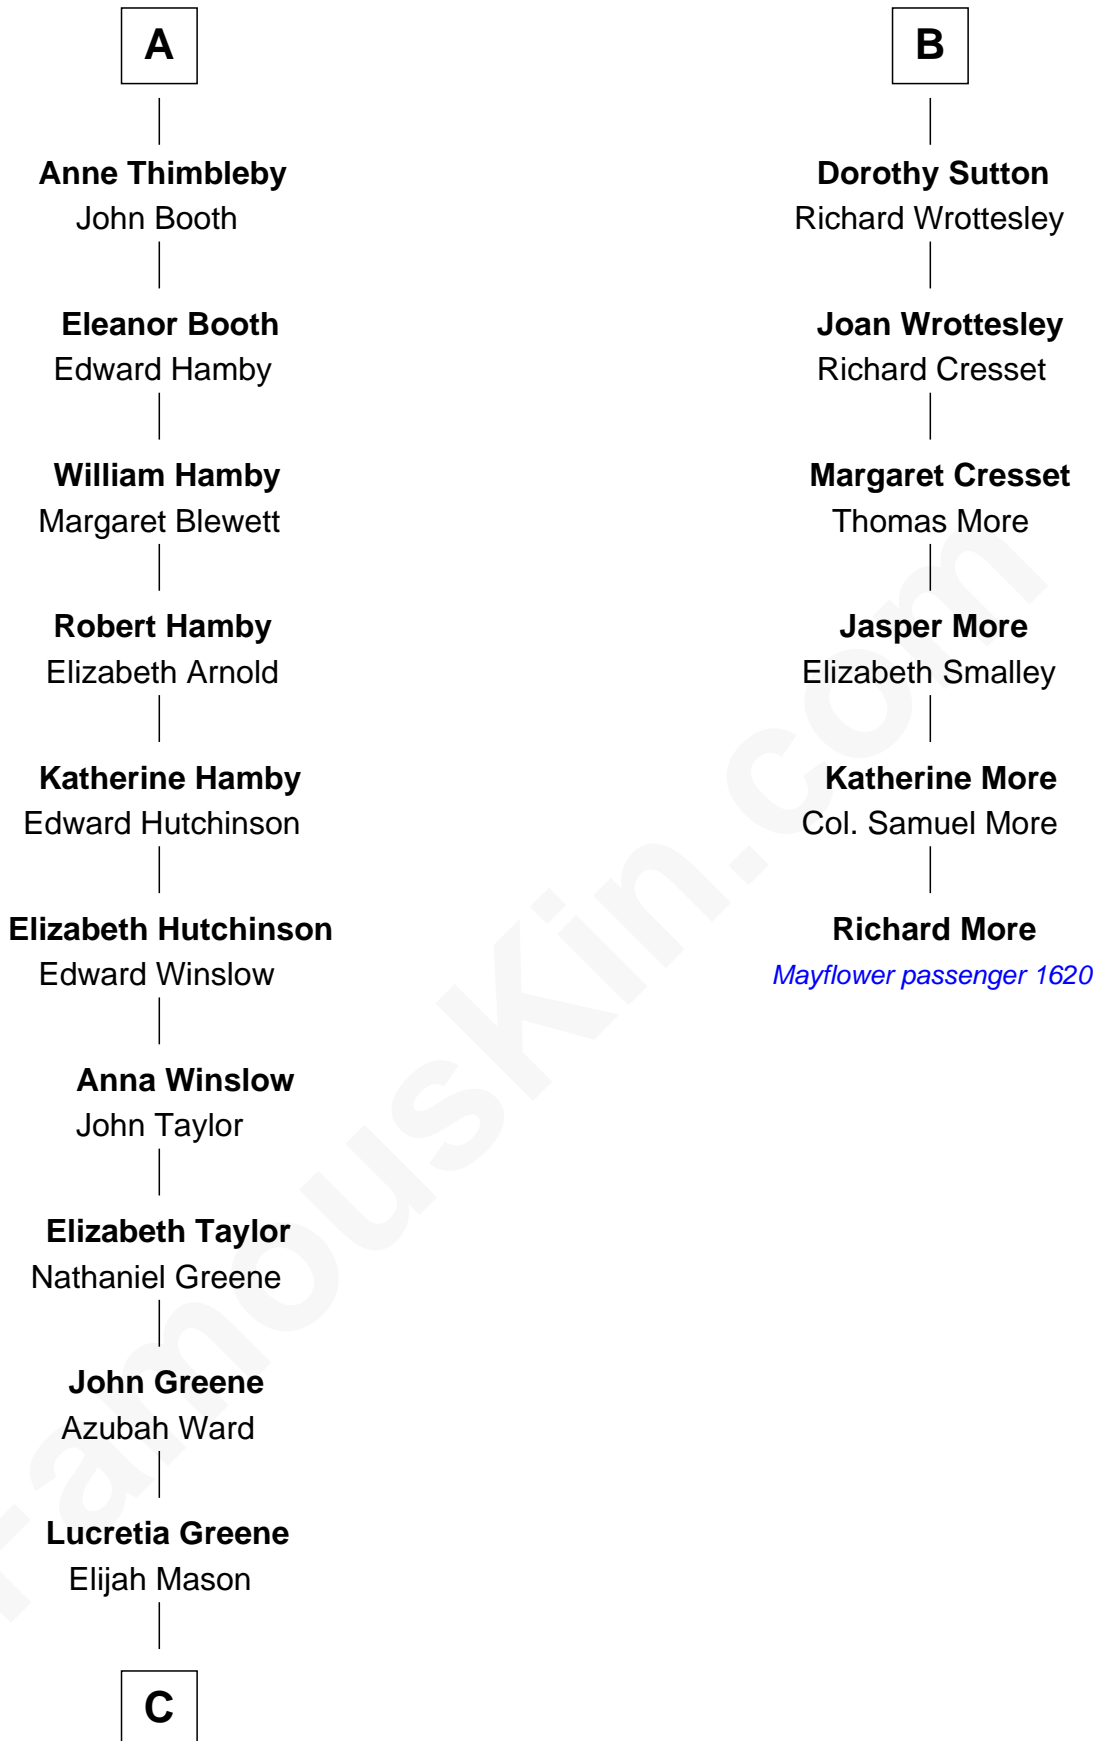

FamousKin.com

Relationship Chart of Lucretia (Rudolph) Garfield

First Lady of President James Garfield

12th cousin 6 times removed of

Richard More

(c1614 - c1696) Mayflower passenger 1620

MAYFLOWER

C

Arabella Greene Mason

Zebulon Rudolph

Lucretia (Rudolph) Garfield

First Lady of James Garfield

FamousKin.com