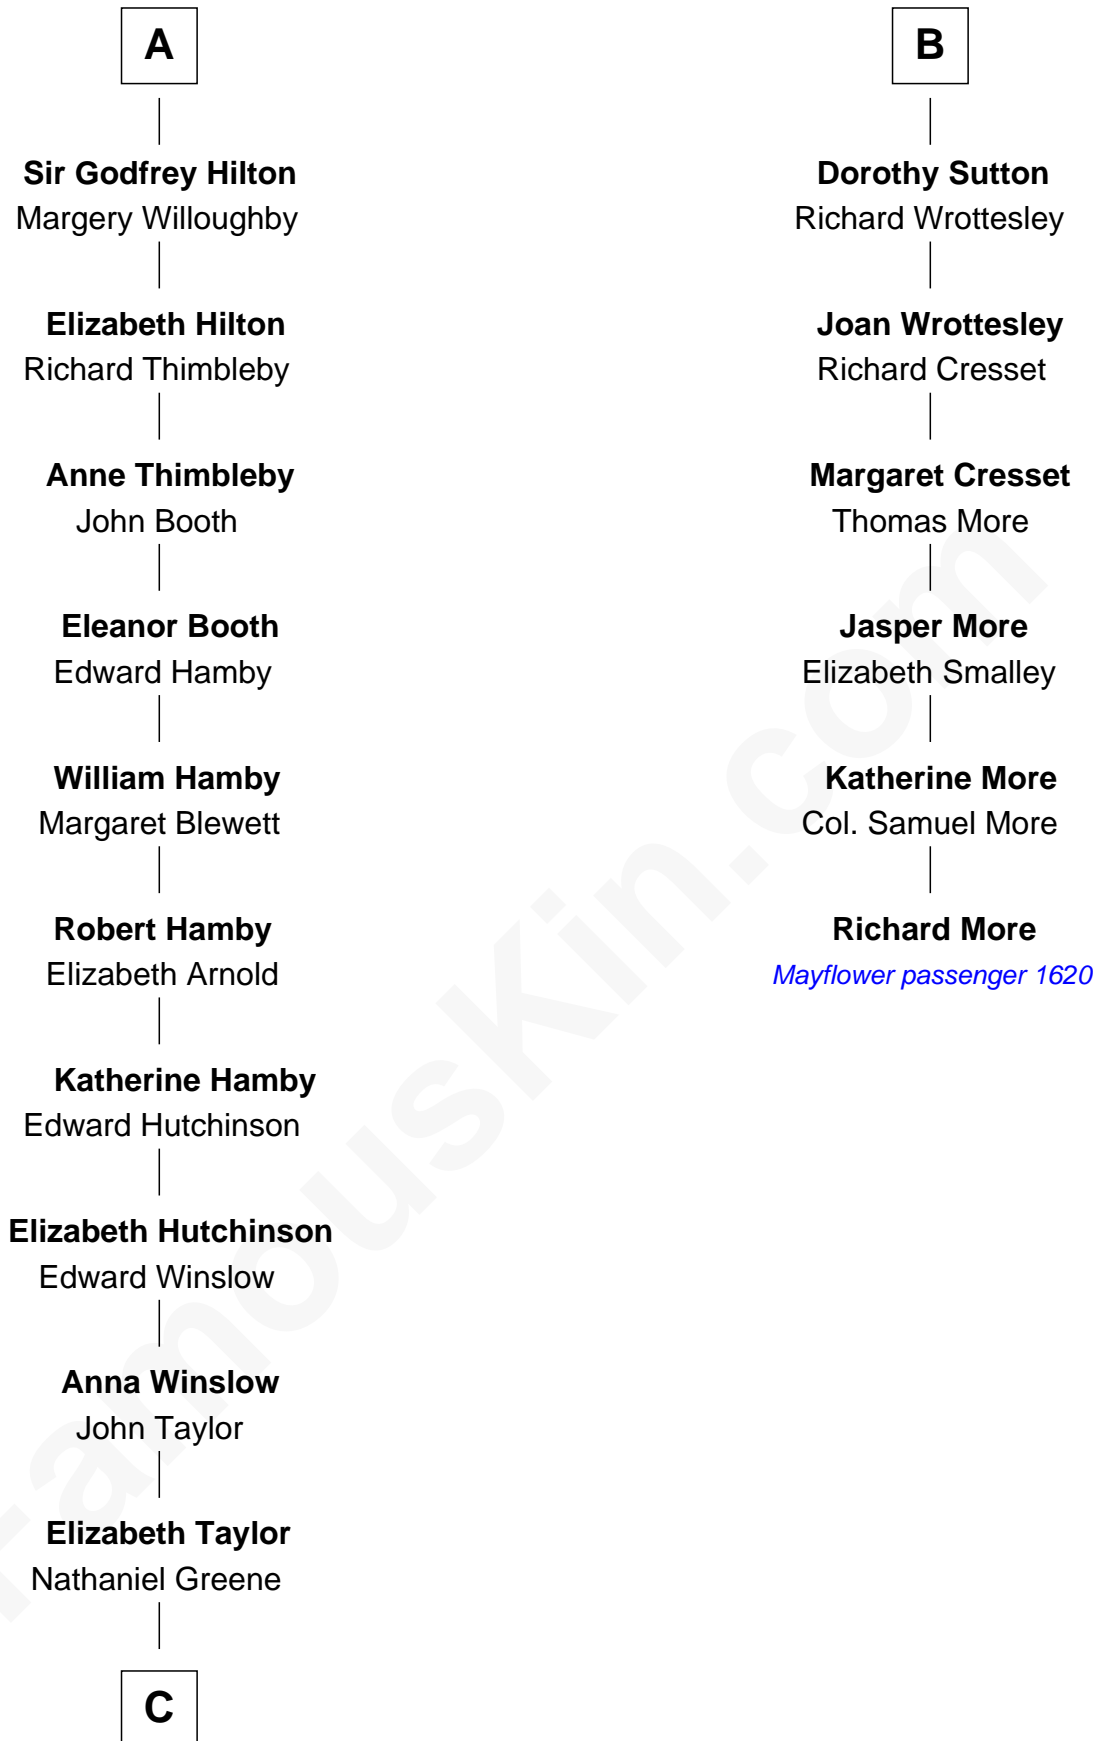

FamousKin.com

Relationship Chart of Lucretia (Rudolph) Garfield

First Lady of President James Garfield

12th cousin 8 times removed of

Richard More

(c1614 - c1696) Mayflower passenger 1620

MAYFLOWER

C

John Greene

Azubah Ward

Lucretia Greene

Elijah Mason

Arabella Greene Mason

Zebulon Rudolph

Lucretia (Rudolph) Garfield

First Lady of James Garfield