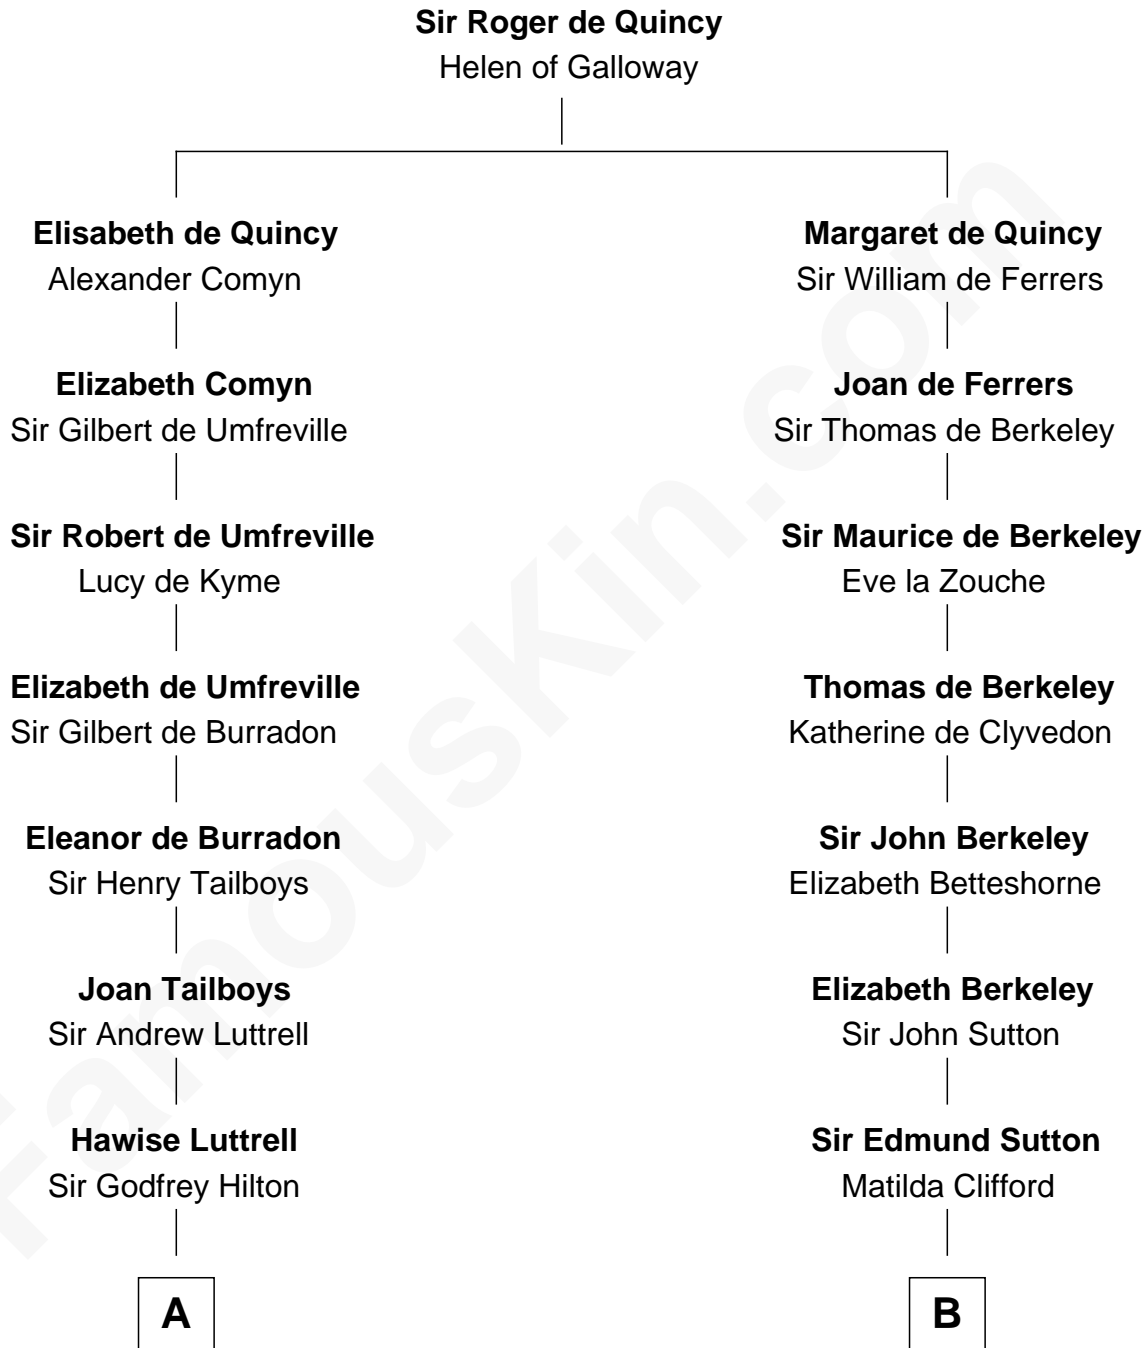

FamousKin.com

Relationship Chart of Lucretia (Rudolph) Garfield

First Lady of President James Garfield

12th cousin 8 times removed of

Richard More

(c1614 - c1696) Mayflower passenger 1620

MAYFLOWER

C

John Greene

Azubah Ward

Lucretia Greene

Elijah Mason

Arabella Greene Mason

Zebulon Rudolph

Lucretia (Rudolph) Garfield

First Lady of James Garfield