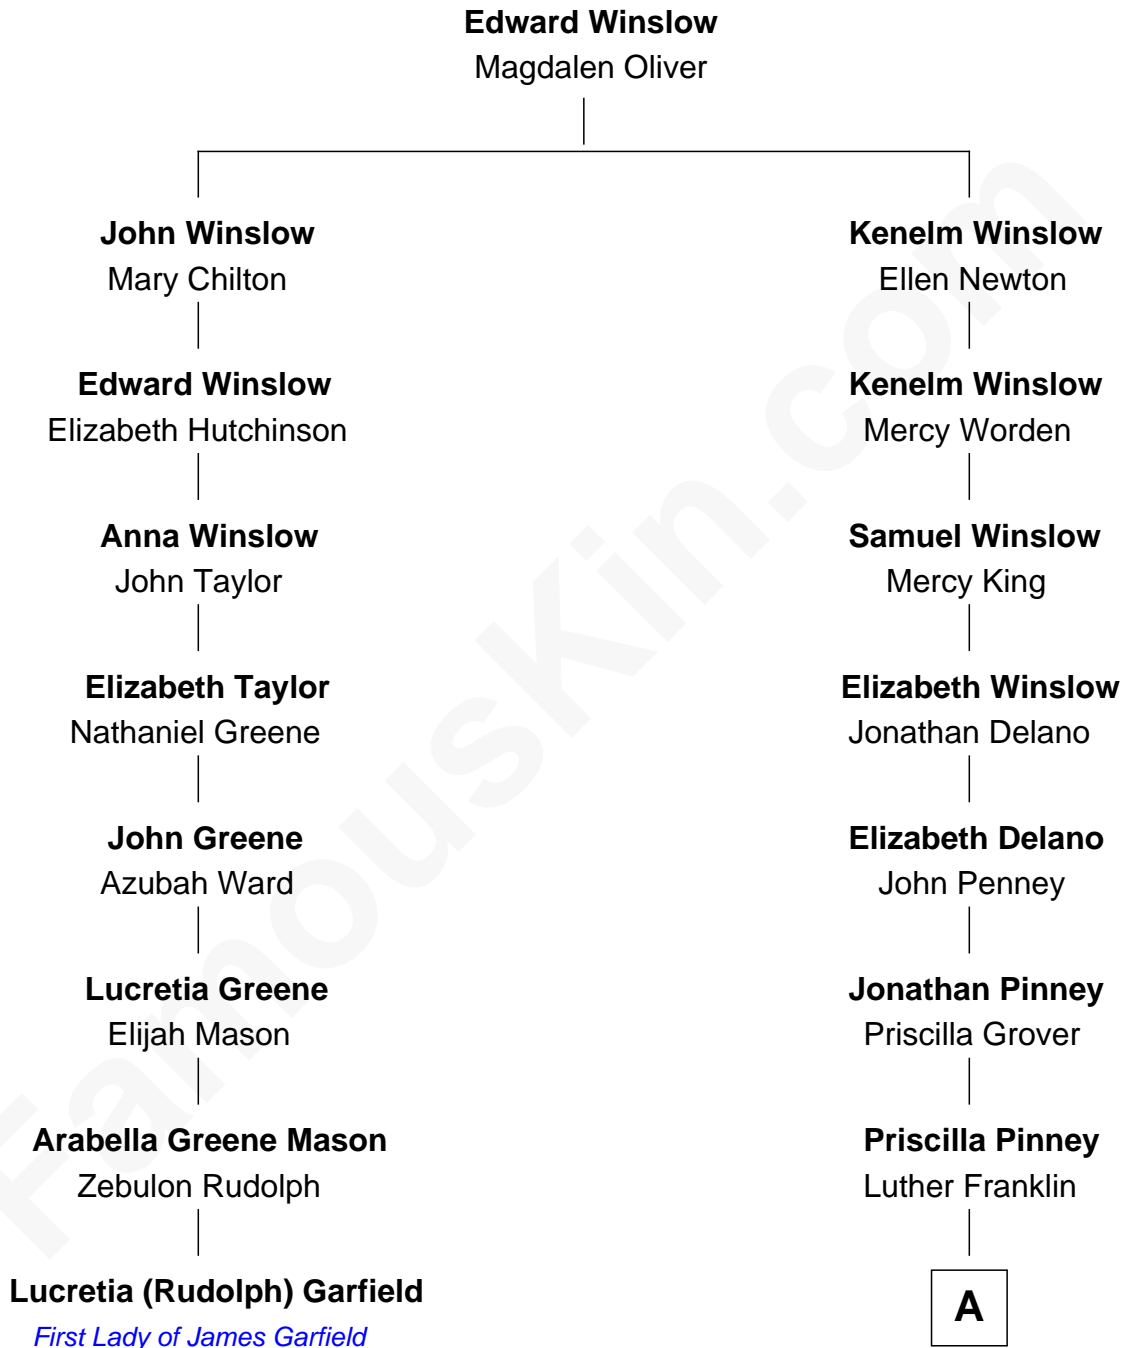

**FamousKin.com**  
**Relationship Chart of**  
**Lucretia (Rudolph) Garfield**  
*First Lady of President James Garfield*

7th cousin 2 times removed of

**Calvin Coolidge**  
*30th U.S. President*

**A**

Abigail Pinney Franklin

Hiram Dunlap Moor

Victoria Josephine Moor

Col. John Calvin Coolidge

Calvin Coolidge

*30th U.S. President*

FamousKin.com