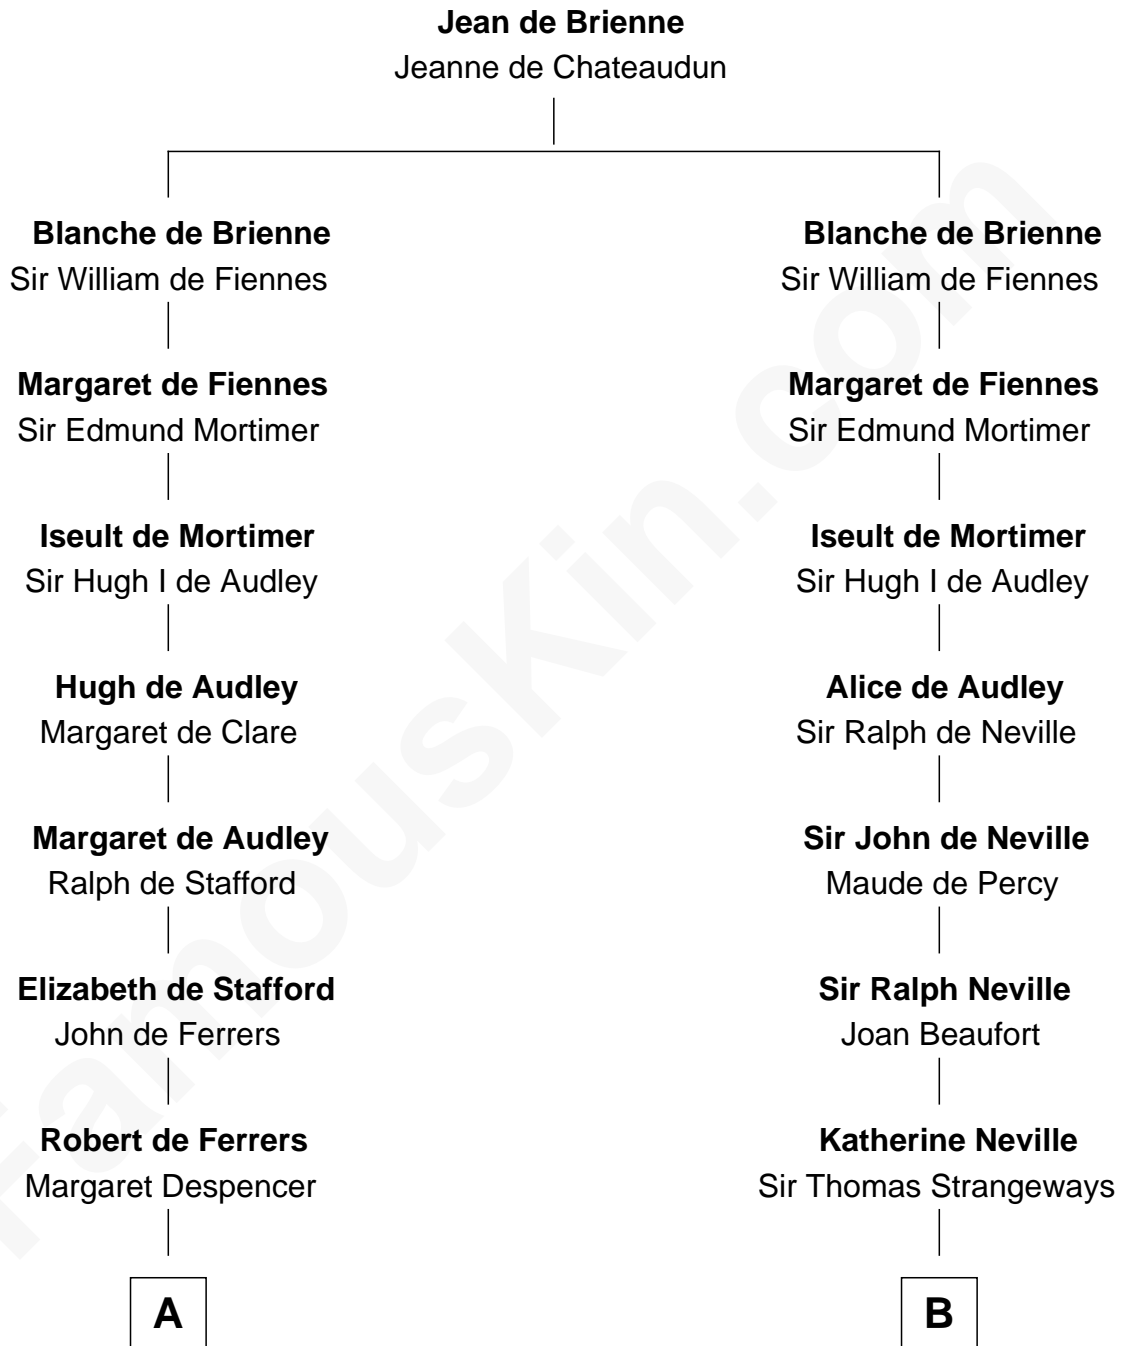

FamousKin.com

Relationship Chart of Lucretia (Rudolph) Garfield

First Lady of President James Garfield

18th cousin 3 times removed of

Nicholas Gilman

Signer of the U.S. Constitution

C

Anne Sanford
Capt. John Mason

Peleg Sanford Mason
Mary Stanton

Elijah Mason
Lucretia Greene

Arabella Greene Mason
Zebulon Rudolph

Lucretia (Rudolph) Garfield
First Lady of James Garfield

D

Ann Taylor
Nicholas Gilman

Nicholas Gilman
Signer of the U.S. Constitution