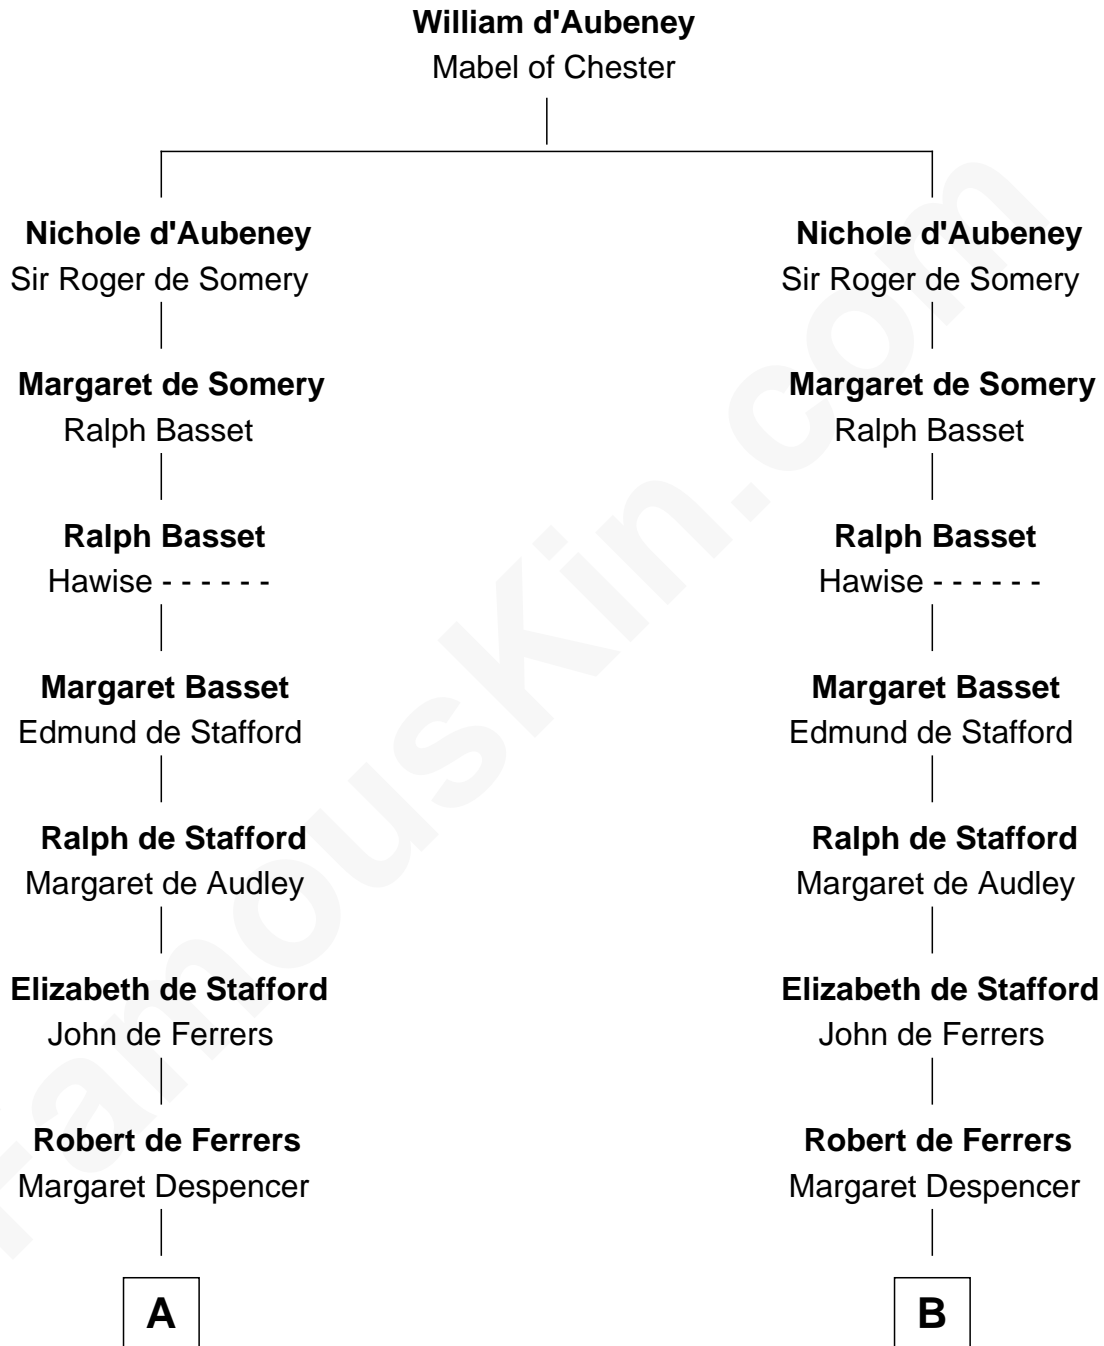

FamousKin.com

Relationship Chart of Lucretia (Rudolph) Garfield

First Lady of President James Garfield

20th cousin 1 time removed of

Nicholas Gilman

Signer of the U.S. Constitution

C

Anne Sanford
Capt. John Mason

Peleg Sanford Mason
Mary Stanton

Elijah Mason
Lucretia Greene

Arabella Greene Mason
Zebulon Rudolph

Lucretia (Rudolph) Garfield
First Lady of James Garfield

D

Anna Winslow
John Taylor

Rev. John Taylor
Elizabeth Rogers