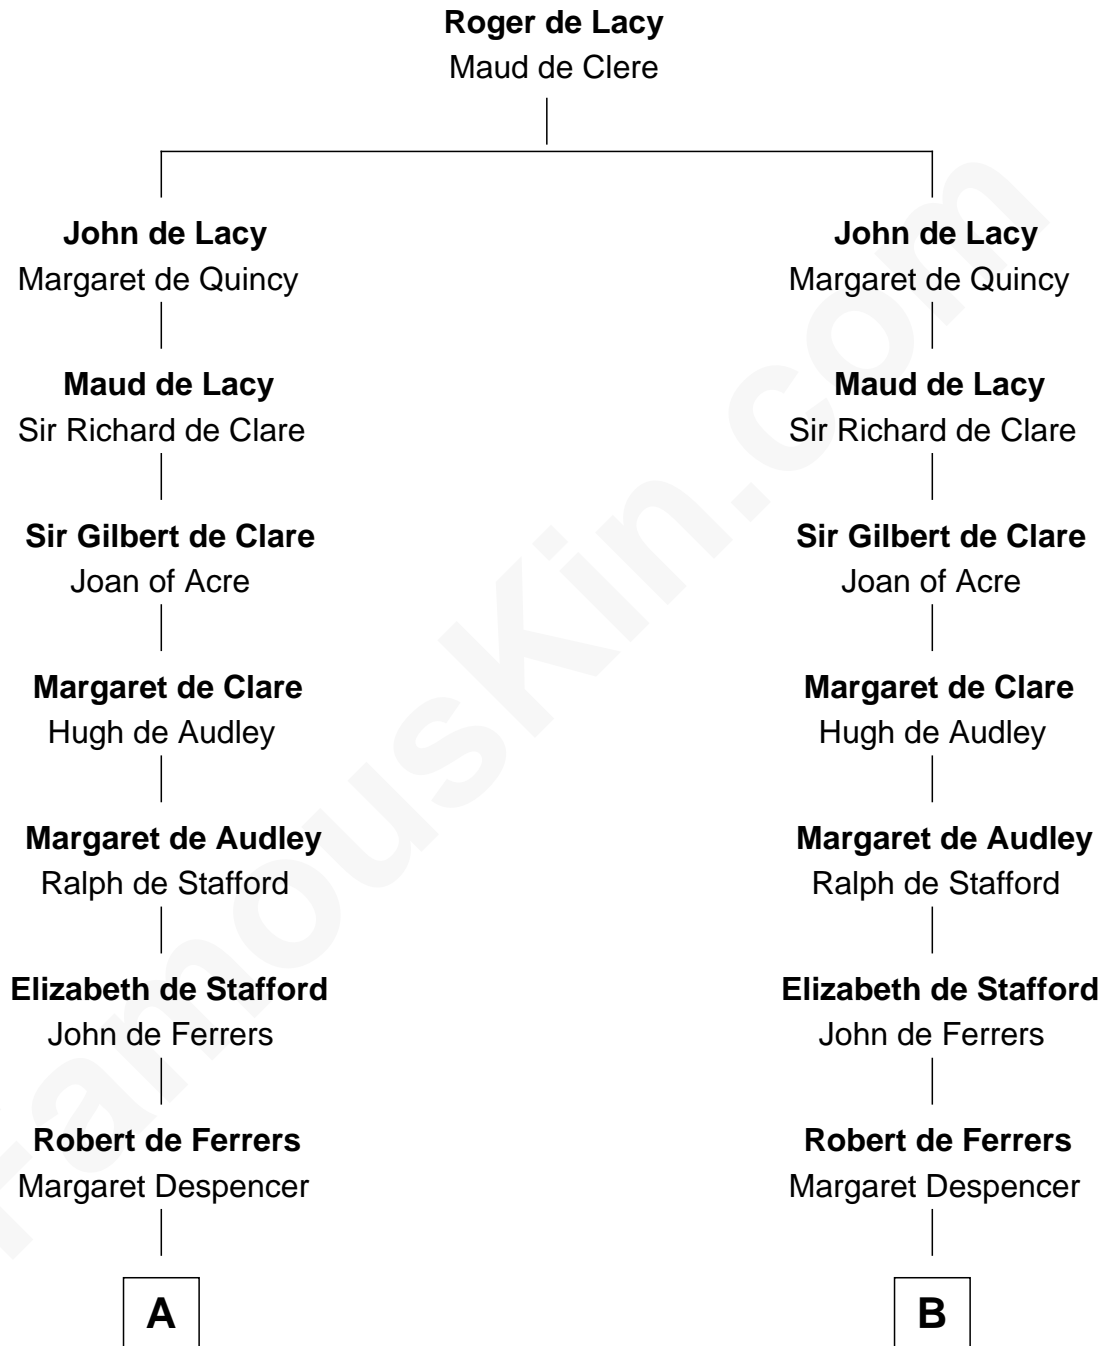

FamousKin.com

Relationship Chart of Lucretia (Rudolph) Garfield

First Lady of President James Garfield

20th cousin 1 time removed of

Nicholas Gilman

Signer of the U.S. Constitution

C

Anne Sanford
Capt. John Mason

Peleg Sanford Mason
Mary Stanton

Elijah Mason
Lucretia Greene

Arabella Greene Mason
Zebulon Rudolph

Lucretia (Rudolph) Garfield
First Lady of James Garfield

D

Anna Winslow
John Taylor

Rev. John Taylor
Elizabeth Rogers