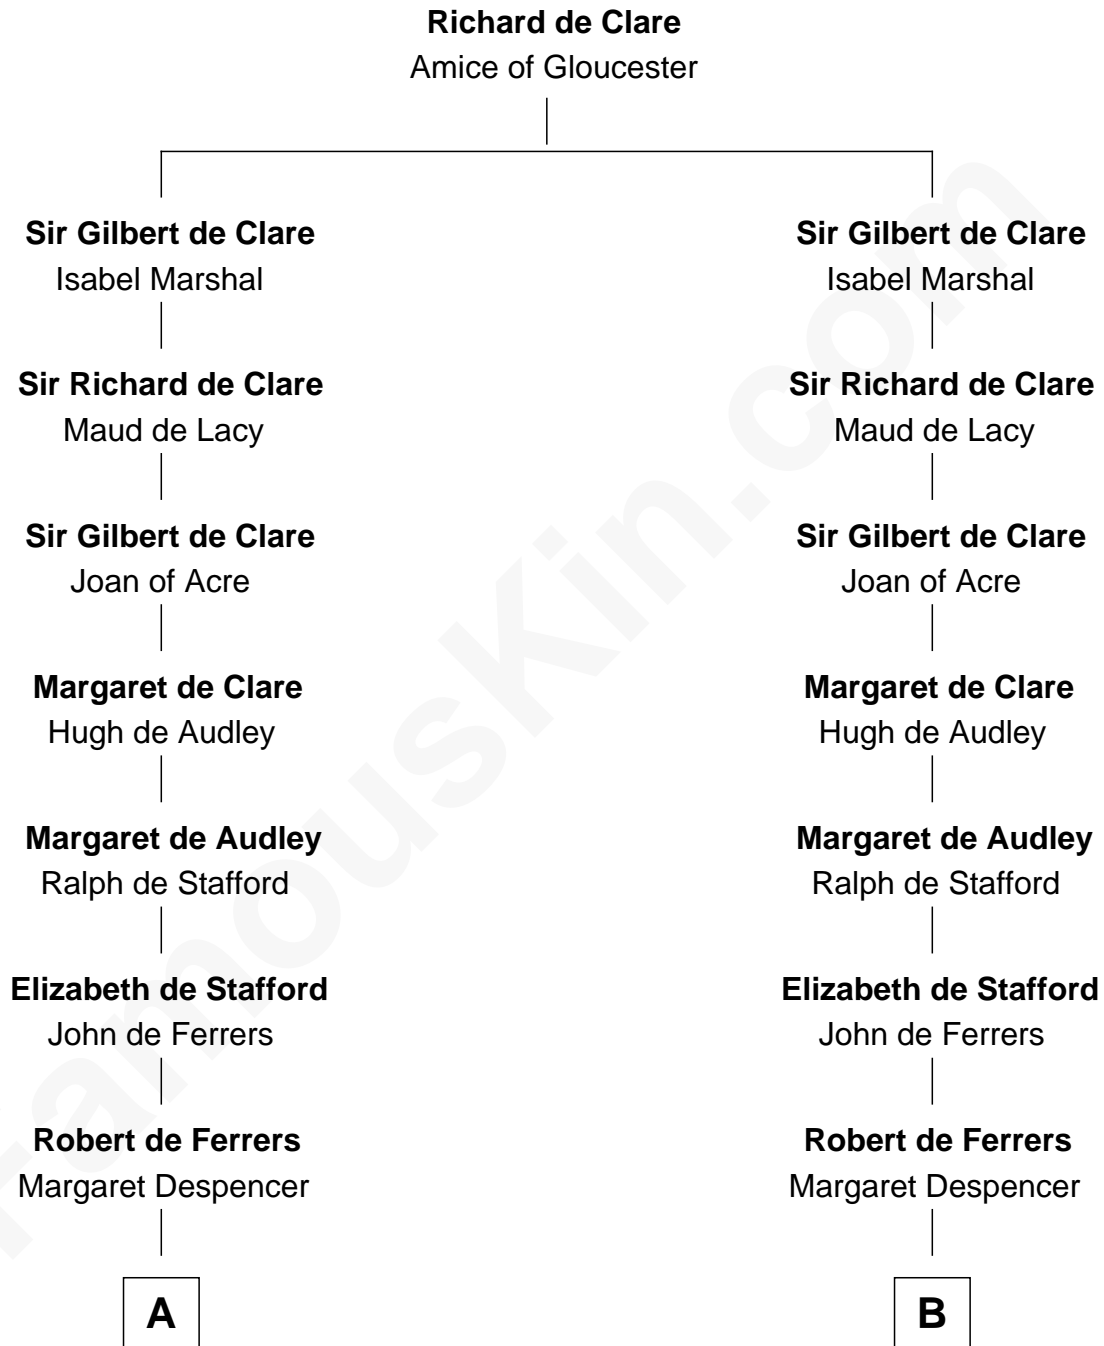

FamousKin.com

Relationship Chart of Lucretia (Rudolph) Garfield

First Lady of President James Garfield

20th cousin 1 time removed of

Nicholas Gilman

Signer of the U.S. Constitution

C

Anne Sanford
Capt. John Mason

Peleg Sanford Mason
Mary Stanton

Elijah Mason
Lucretia Greene

Arabella Greene Mason
Zebulon Rudolph

Lucretia (Rudolph) Garfield
First Lady of James Garfield

D

Anna Winslow
John Taylor

Rev. John Taylor
Elizabeth Rogers