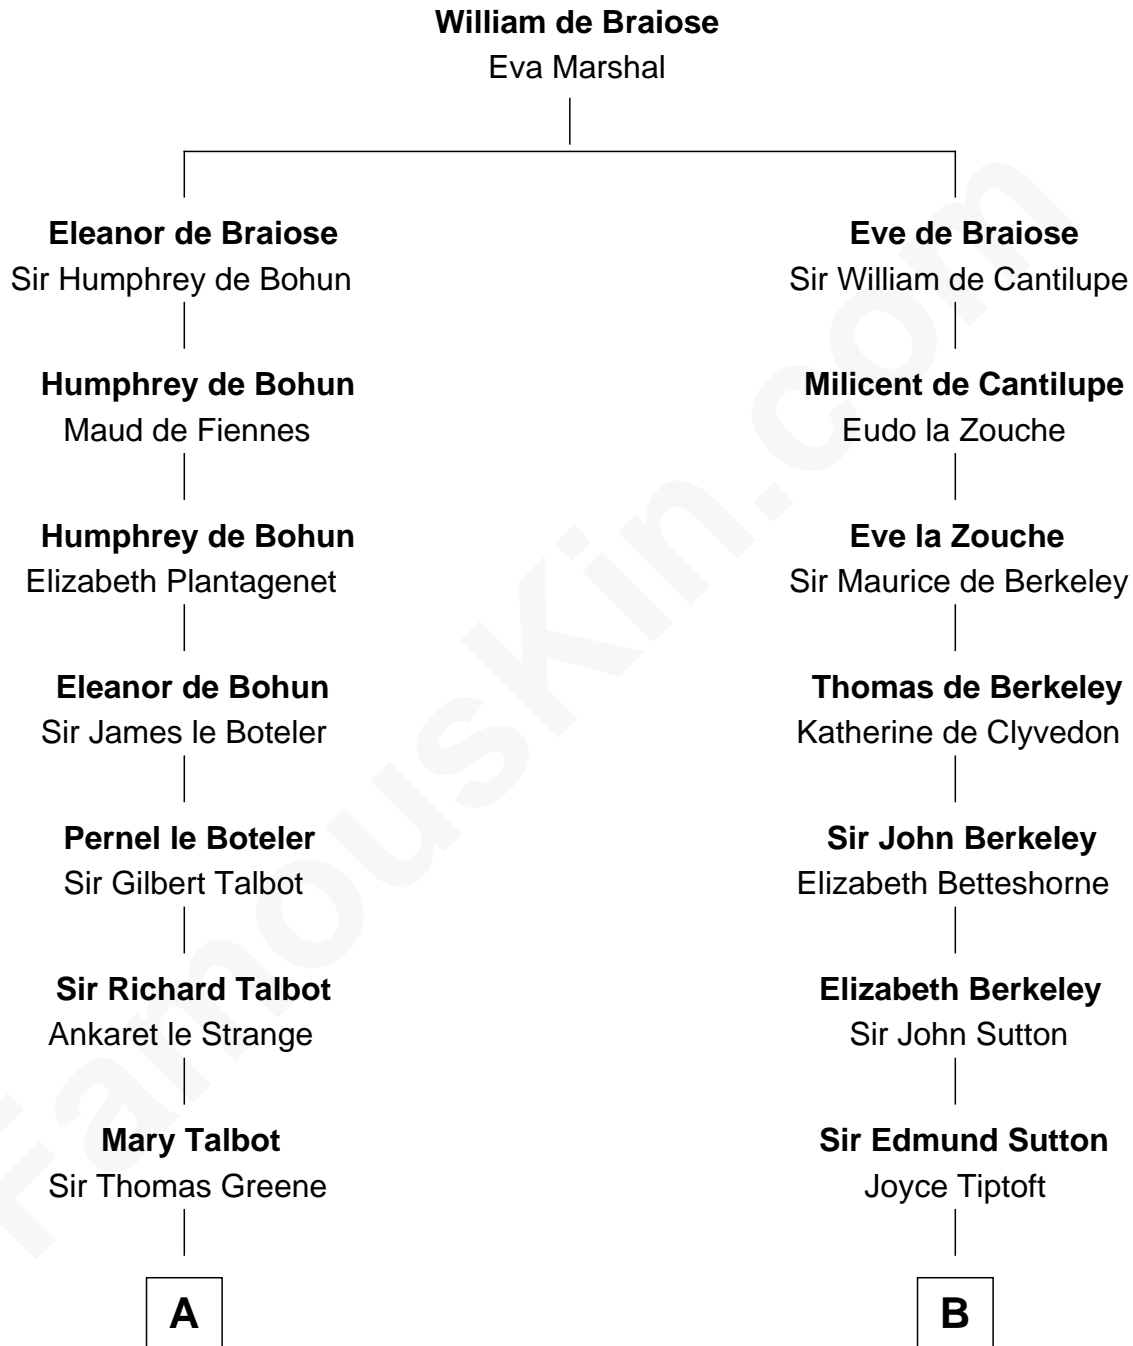

FamousKin.com

Relationship Chart of Lucretia (Rudolph) Garfield

First Lady of President James Garfield

17th cousin 4 times removed of

Nicholas Gilman

Signer of the U.S. Constitution

C

Anne Sanford
Capt. John Mason

Peleg Sanford Mason
Mary Stanton

Elijah Mason
Lucretia Greene

Arabella Greene Mason
Zebulon Rudolph

Lucretia (Rudolph) Garfield
First Lady of James Garfield

FamousKin.com