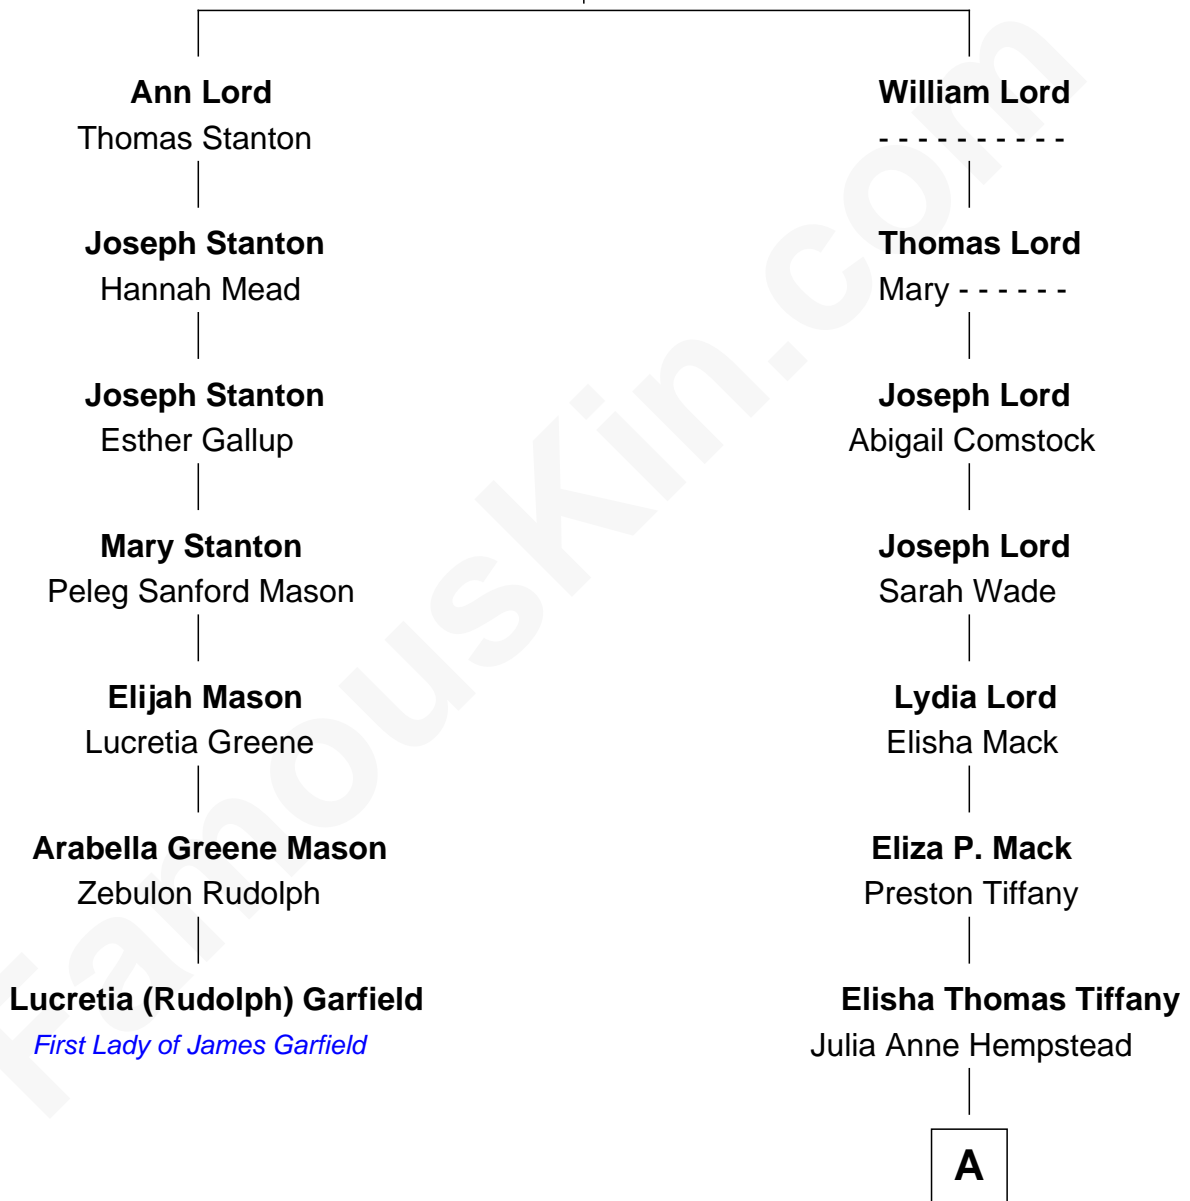

FamousKin.com
Relationship Chart of
Lucretia (Rudolph) Garfield
First Lady of President James Garfield

6th cousin 4 times removed of

Richard Gere
Movie Actor

Thomas Lord
 Dorothy Bird

A

Nelson Leroy Tiffany

Evaline Harriet Williams

William Stanton Tiffany

Anna Rebecca Stevens

Doris Anna Tiffany

Homer George Gere

Richard Gere

Movie Actor