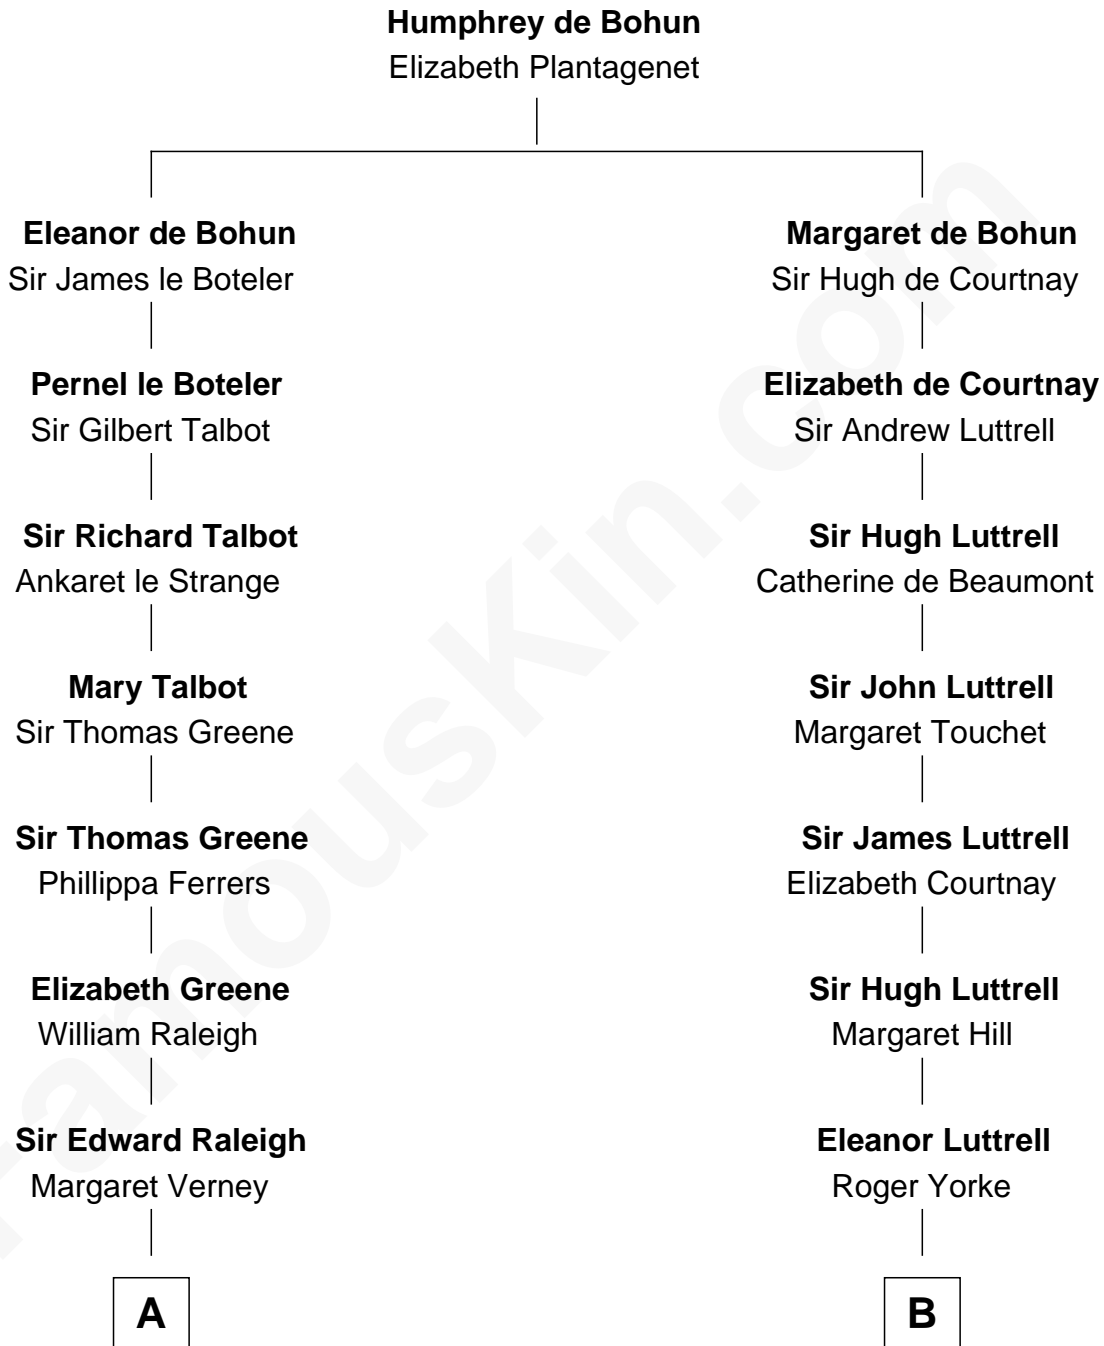

# FamousKin.com

## Relationship Chart of Lucretia (Rudolph) Garfield

*First Lady of President James Garfield*

18th cousin 1 time removed of

**Tennessee Williams**

*Author of A Streetcar Named Desire*

**C**

**Arabella Greene Mason**

**Tennessee Williams**

*Author of A Streetcar Named Desire*

FamousKin.com