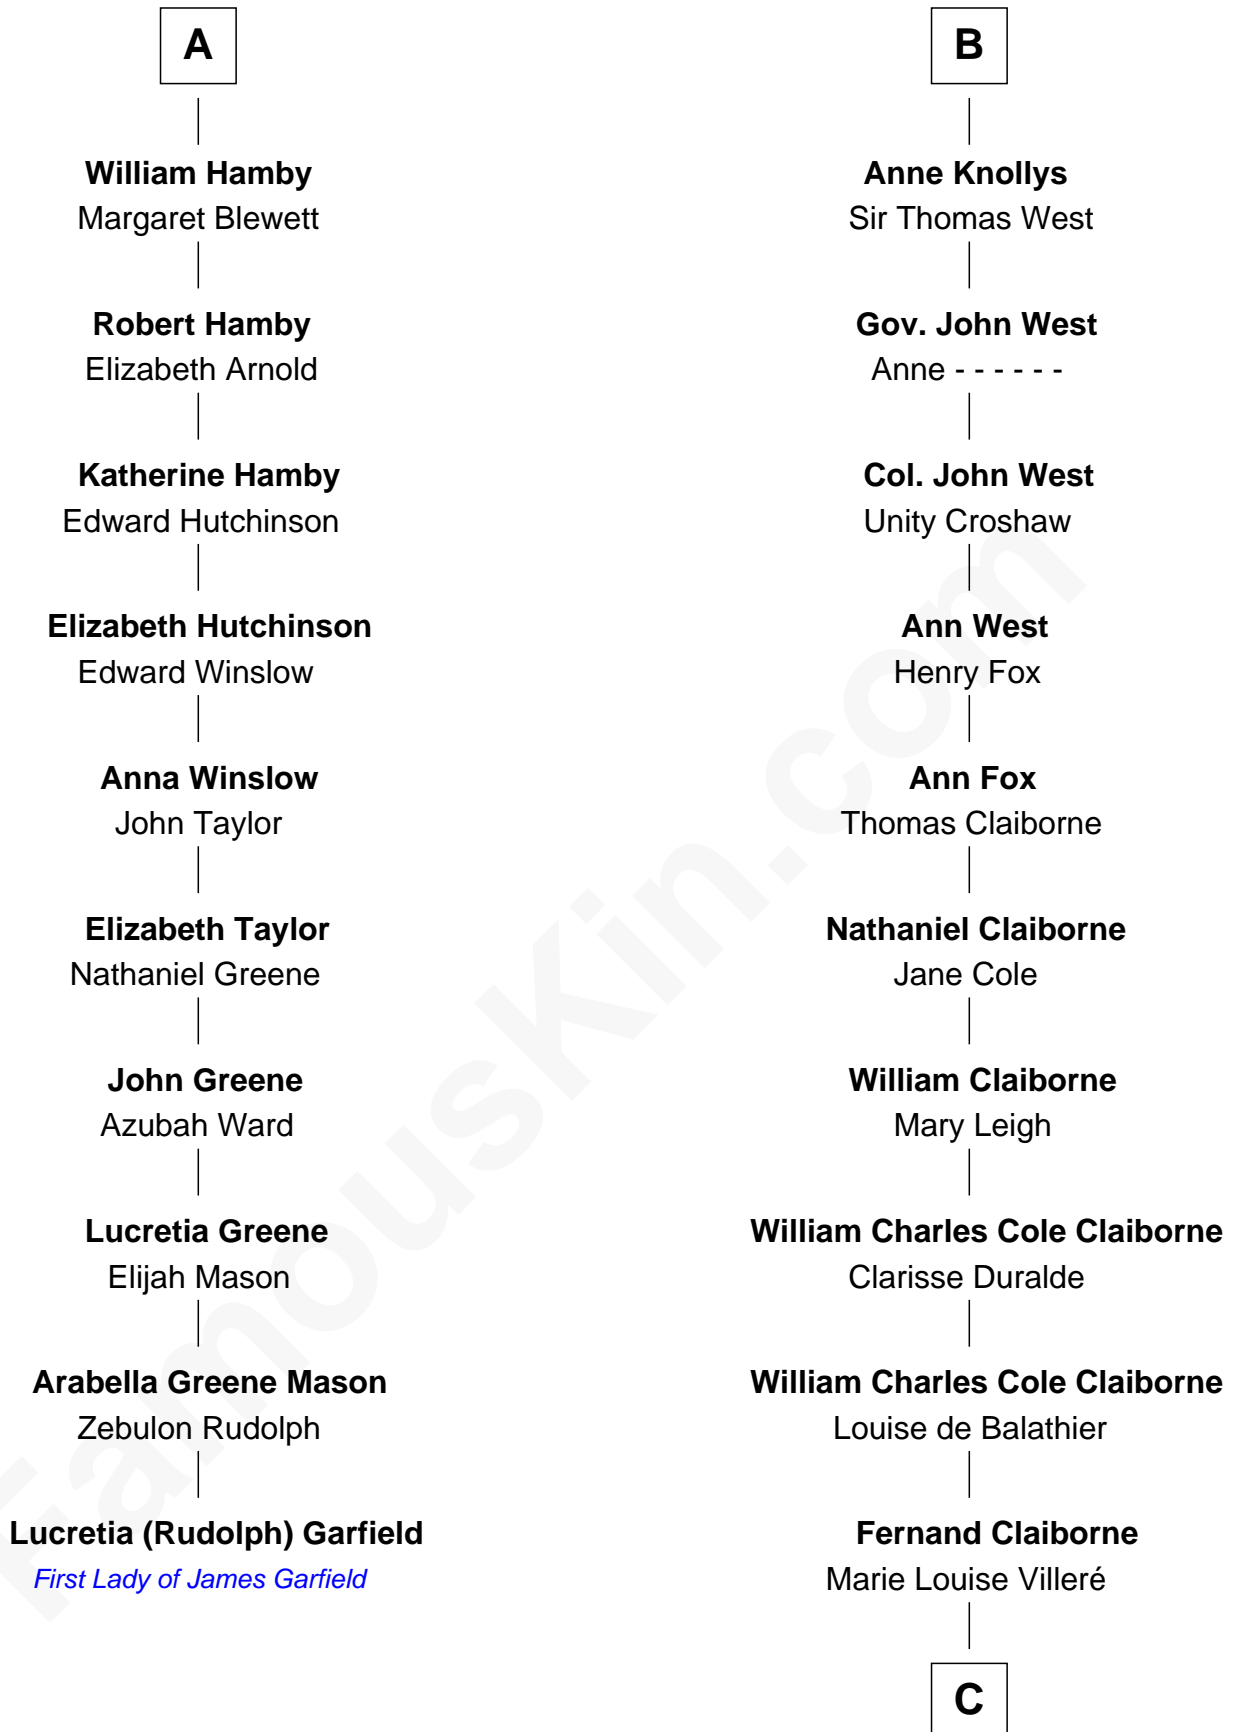

FamousKin.com

Relationship Chart of Lucretia (Rudolph) Garfield

First Lady of President James Garfield

16th cousin 2 times removed of

Liz Claiborne

Fashion Designer and Founder of Liz Claiborne Inc.

John de Welles

Maud de Roos

C

—
Omer Villere Claiborne

Carolyn Louise Fenner

—
Liz Claiborne

Found of Liz Claiborne Inc.

FamousKin.com