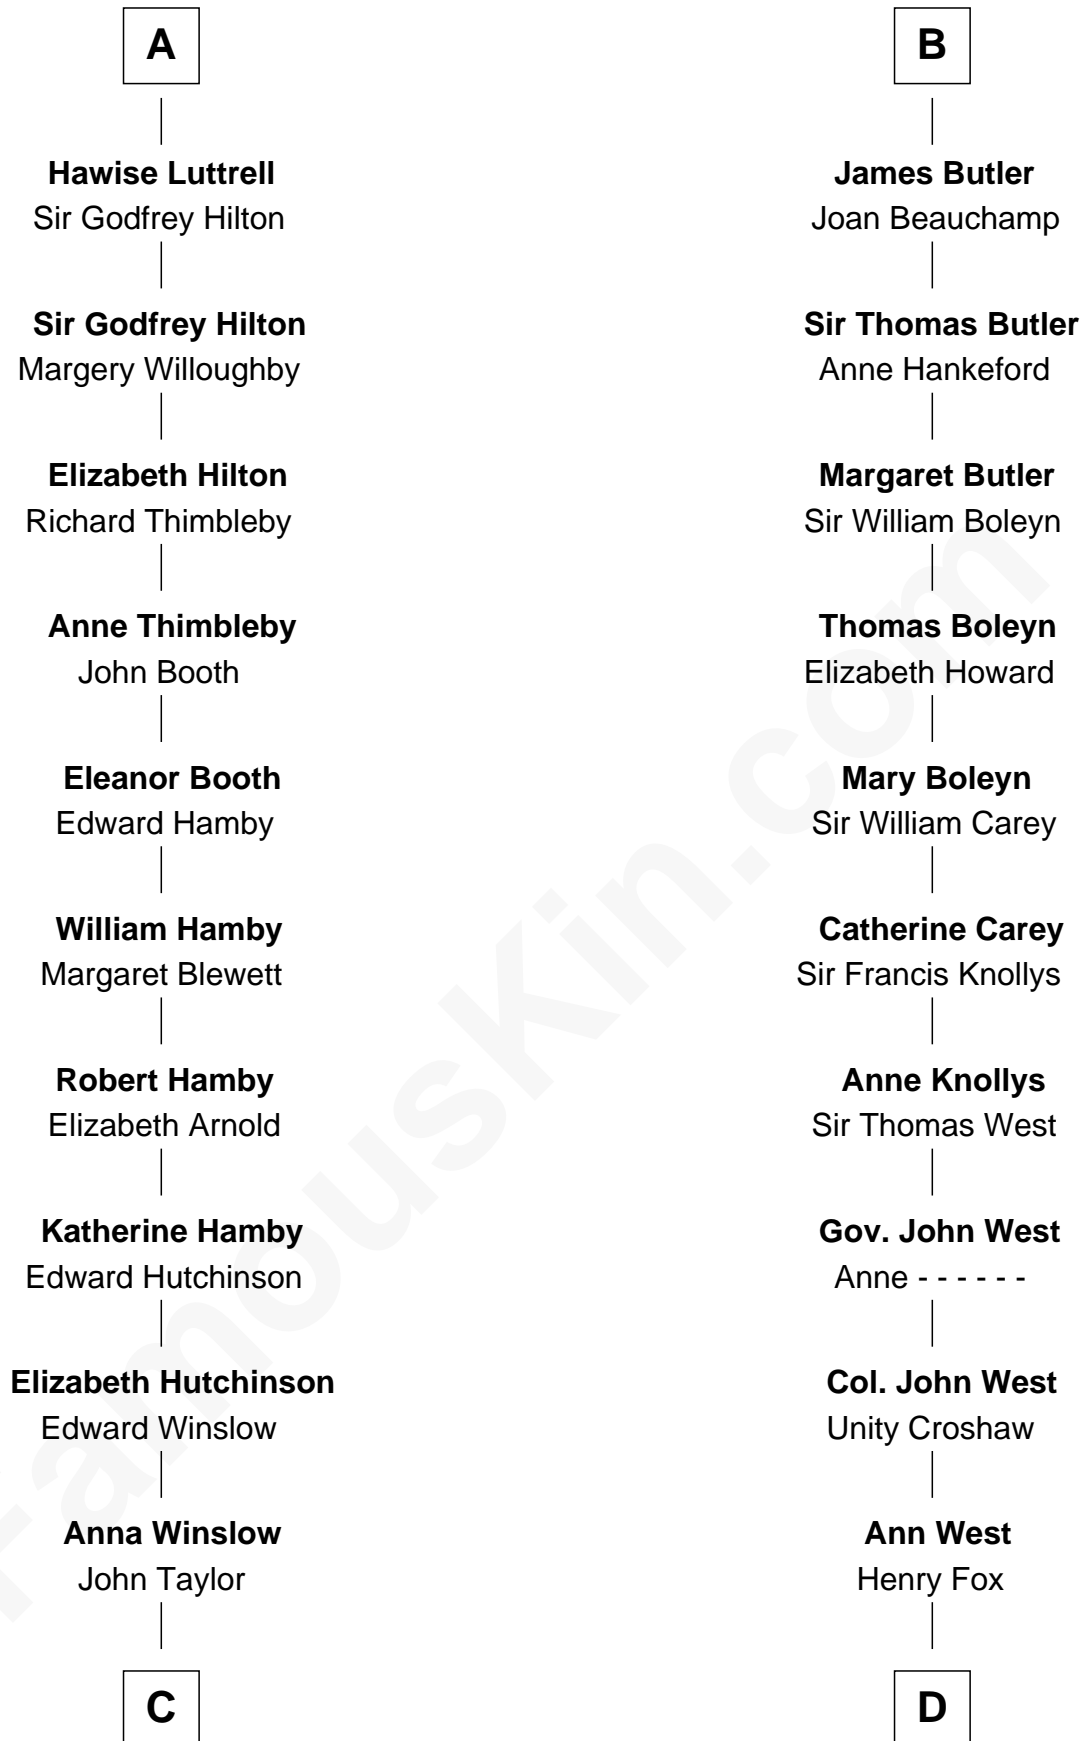

## Relationship Chart of Lucretia (Rudolph) Garfield

*First Lady of President James Garfield*

20th cousin 1 time removed of

**William C. C. Claiborne**

*1st Governor of Louisiana*

**Sir Odinel de Umfreville**

Alice de Lucy

**C**

**Elizabeth Taylor**  
Nathaniel Greene

**John Greene**  
Azubah Ward

**Lucretia Greene**  
Elijah Mason

**Arabella Greene Mason**  
Zebulon Rudolph

**Lucretia (Rudolph) Garfield**  
*First Lady of James Garfield*