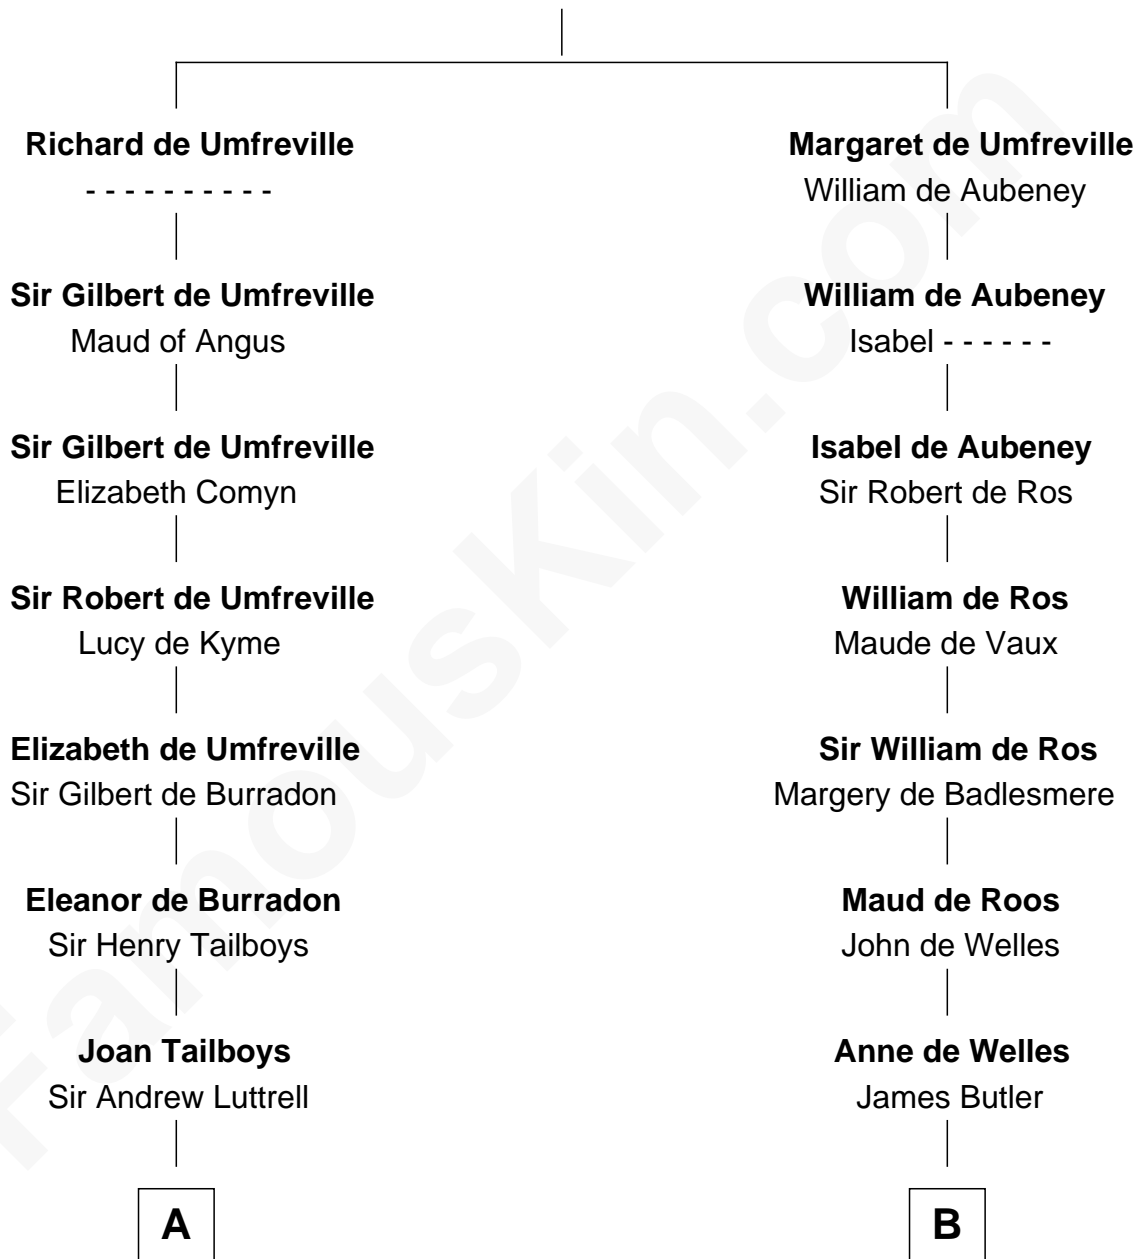

## Relationship Chart of Lucretia (Rudolph) Garfield

*First Lady of President James Garfield*

20th cousin 1 time removed of

**William C. C. Claiborne**

*1st Governor of Louisiana*

**Sir Odinel de Umfreville**

Alice de Lucy

**C**

**Elizabeth Taylor**  
Nathaniel Greene

**John Greene**  
Azubah Ward

**Lucretia Greene**  
Elijah Mason

**Arabella Greene Mason**  
Zebulon Rudolph

**Lucretia (Rudolph) Garfield**  
*First Lady of James Garfield*