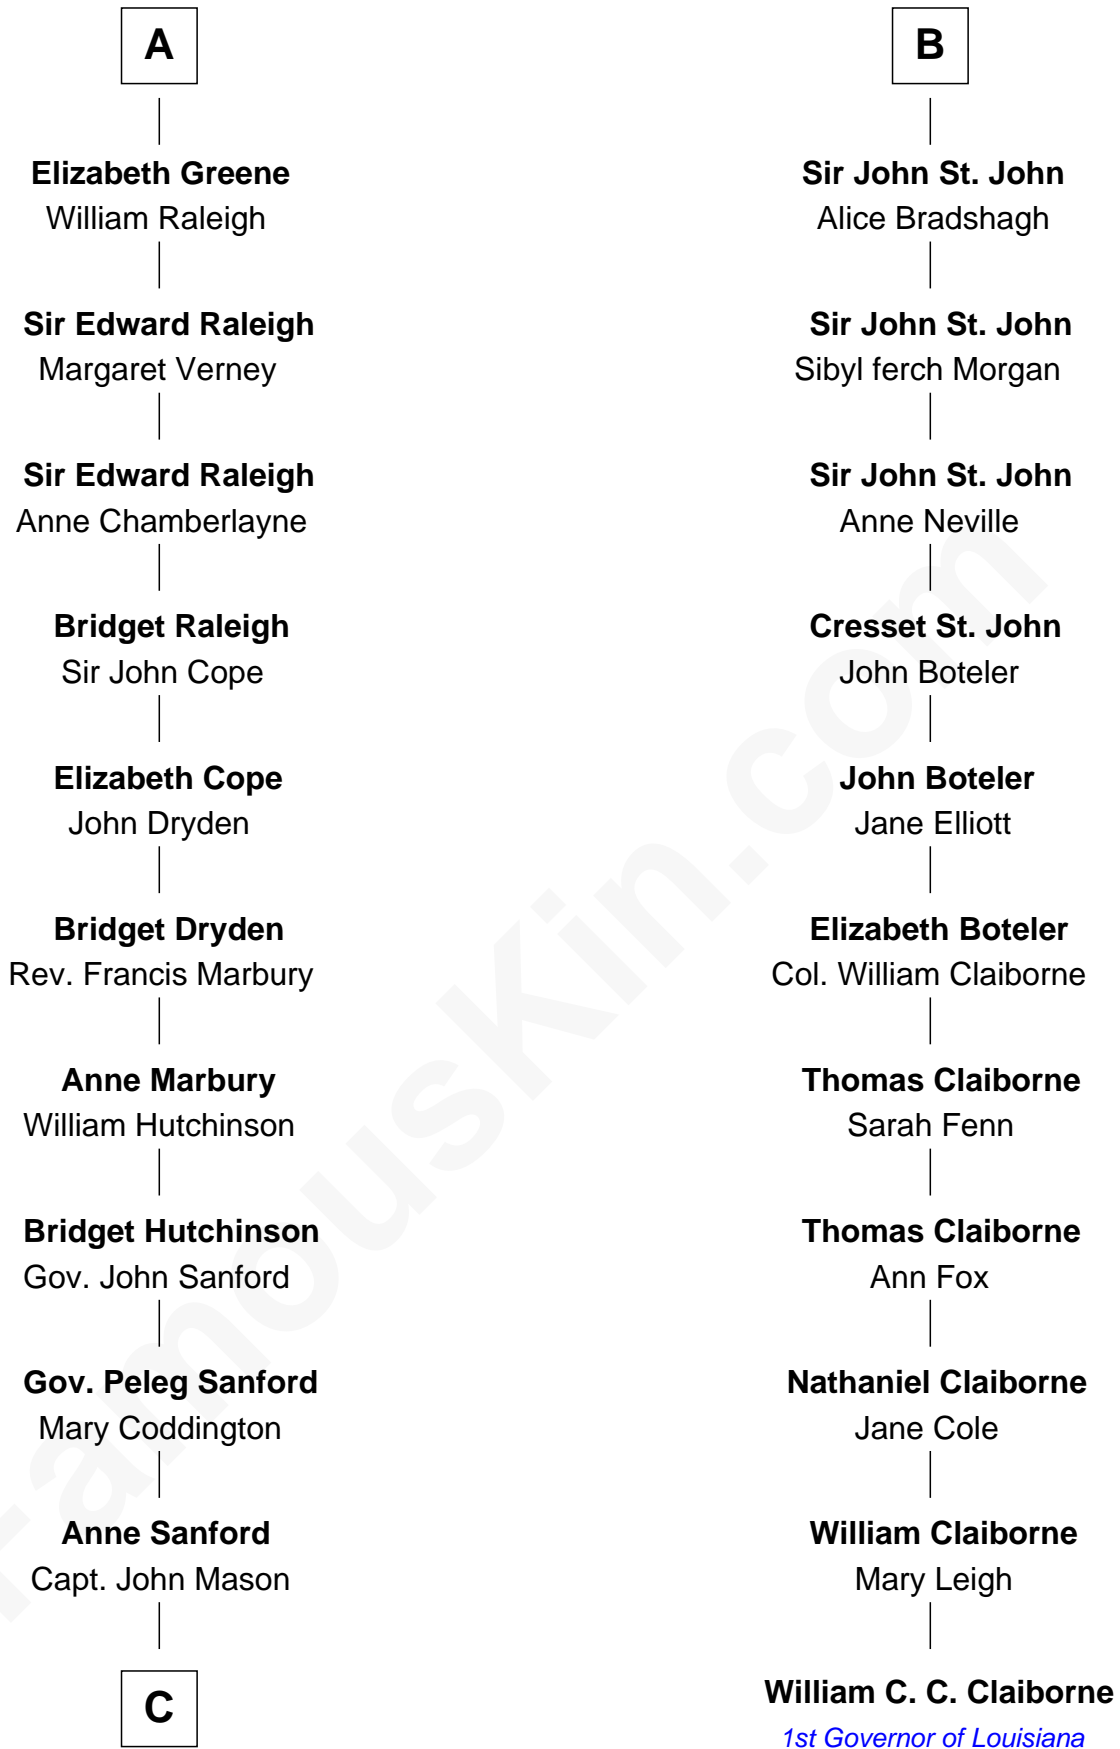

FamousKin.com

Relationship Chart of

Lucretia (Rudolph) Garfield

First Lady of President James Garfield

17th cousin 3 times removed of

William C. C. Claiborne
1st Governor of Louisiana

C

—
Peleg Sanford Mason

Mary Stanton
—

Elijah Mason

Lucretia Greene
—

Arabella Greene Mason

Zebulon Rudolph
—

Lucretia (Rudolph) Garfield

First Lady of James Garfield

FamousKin.com