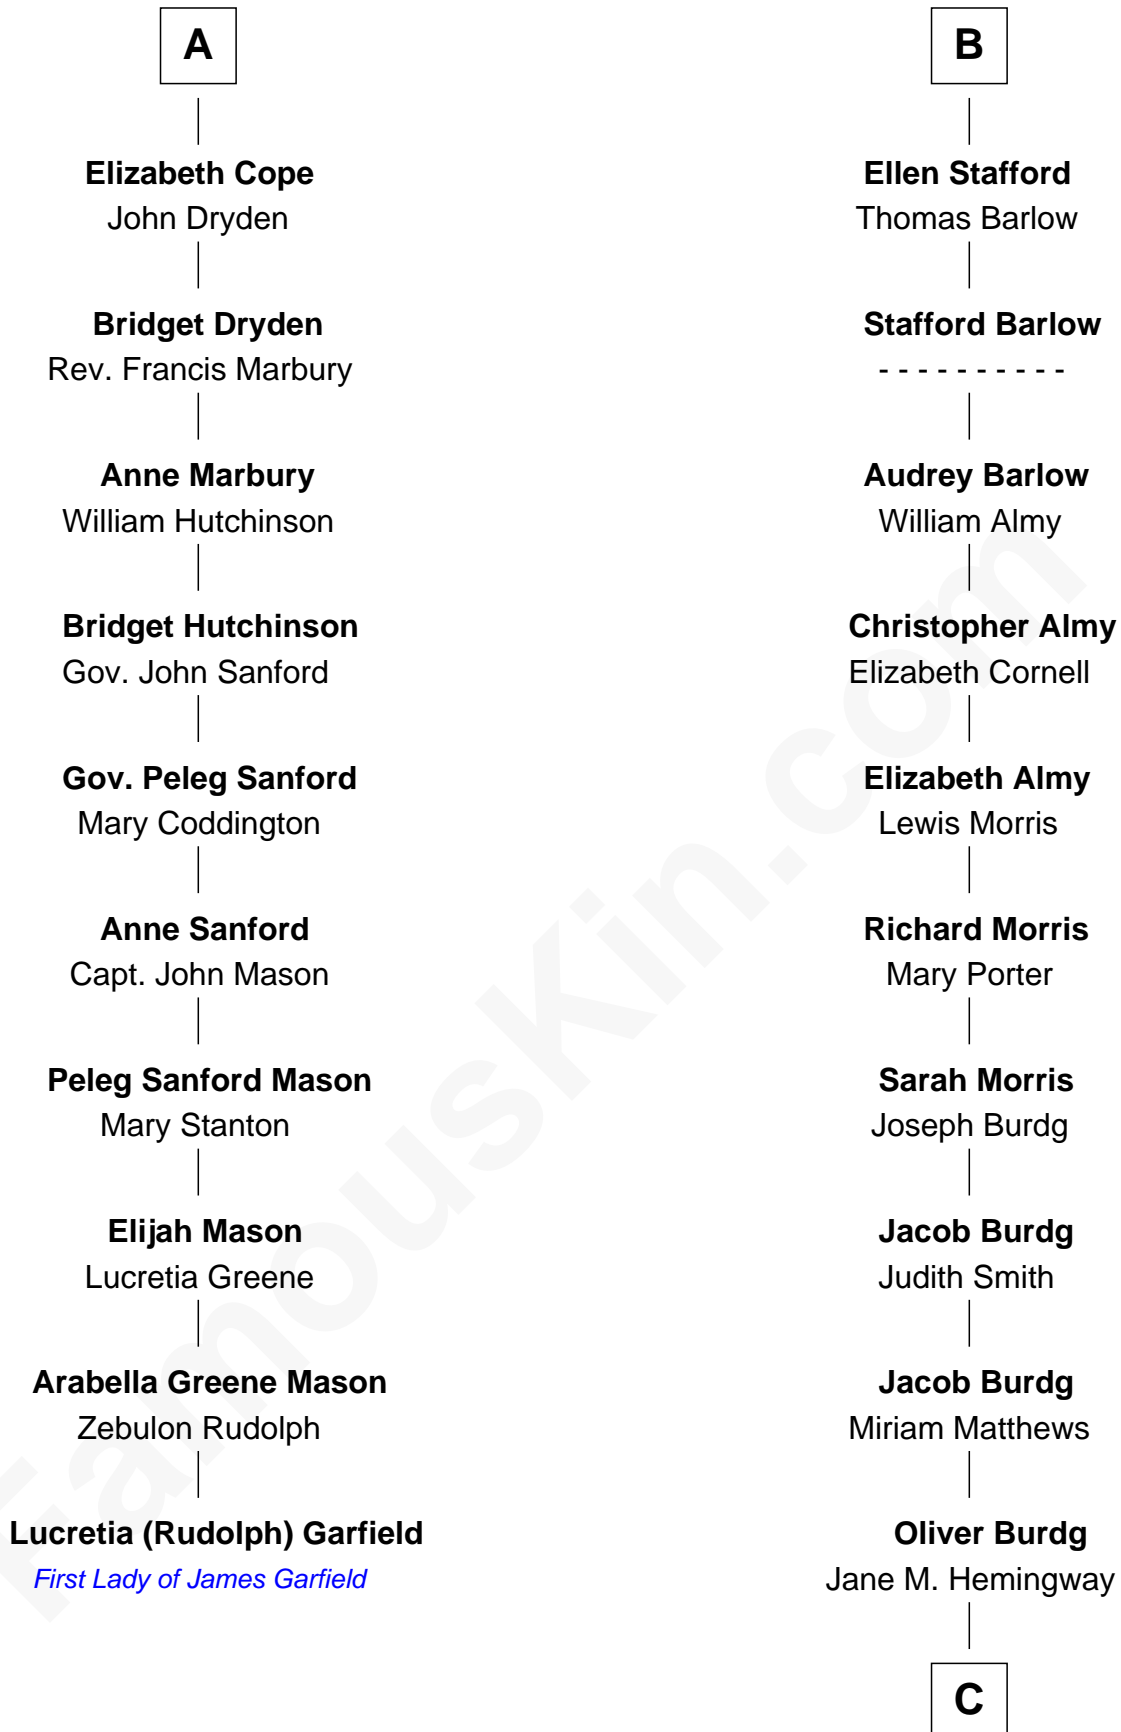

FamousKin.com
Relationship Chart of
Lucretia (Rudolph) Garfield
First Lady of President James Garfield

16th cousin 3 times removed of

Richard Nixon
37th U.S. President

C

Almira Park Burdg
Franklin Milhous

Hannah Milhous
Francis Anthony Nixon

Richard Nixon
37th U.S. President

FamousKin.com