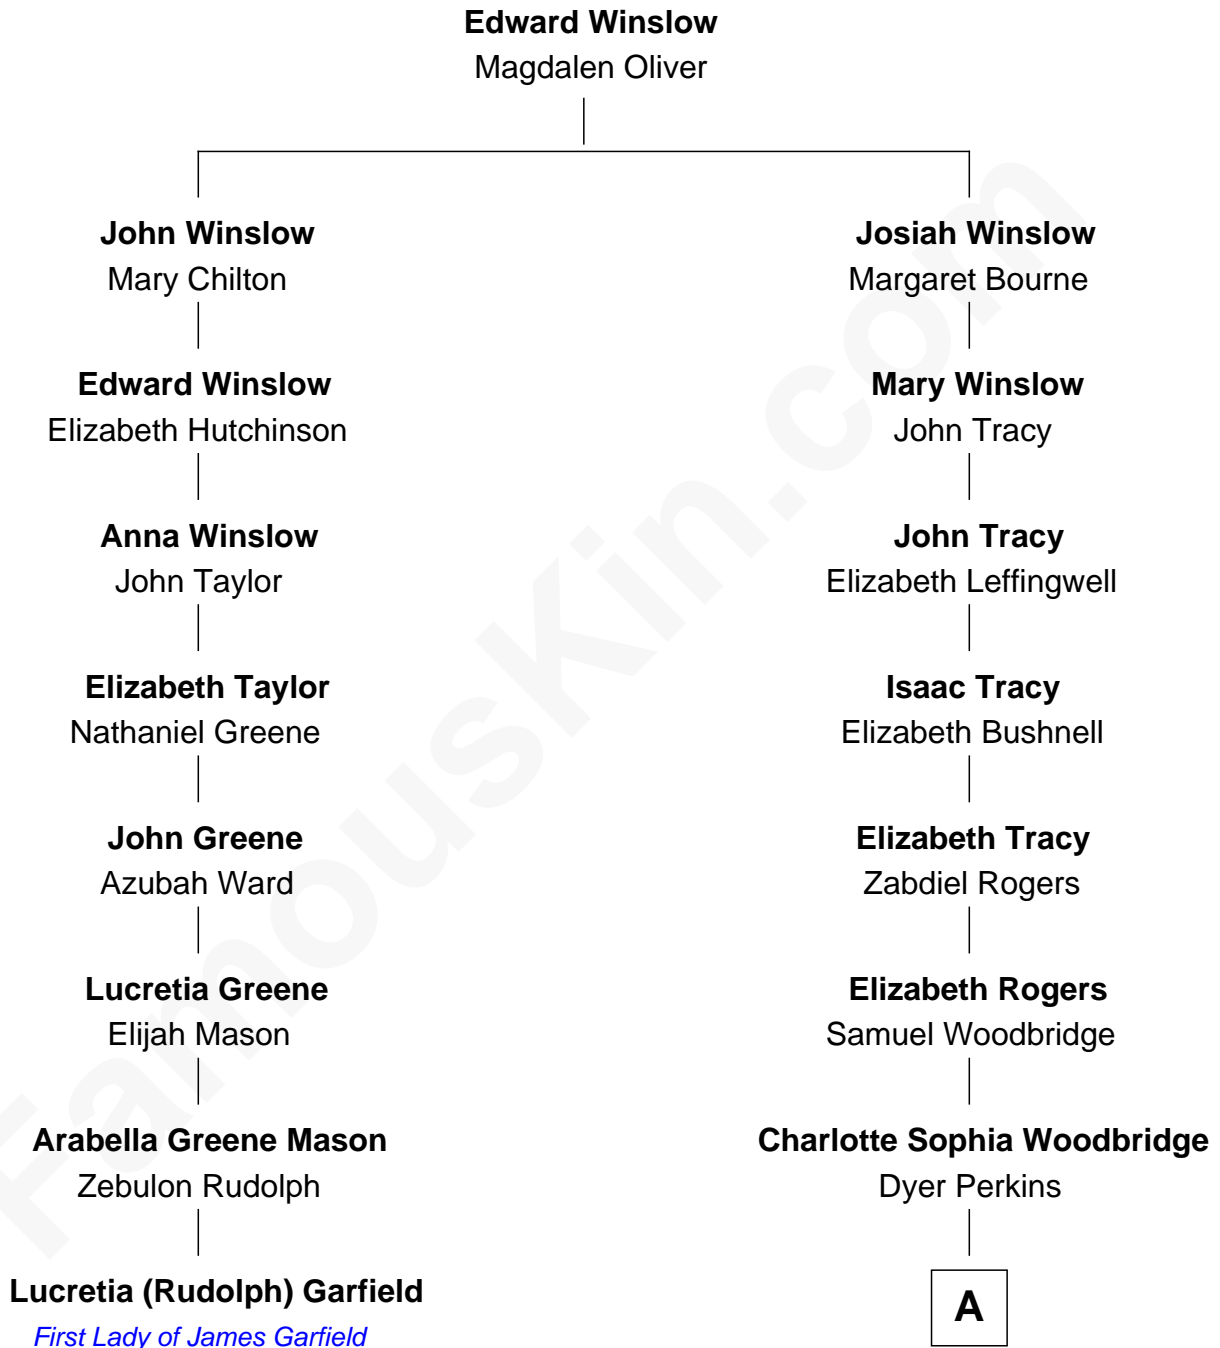

FamousKin.com

Relationship Chart of Lucretia (Rudolph) Garfield

First Lady of President James Garfield

7th cousin 3 times removed of

Humphrey Bogart
Movie Actor

A

Elizabeth Rogers Perkins

Harvey Humphrey

John Perkins Humphrey

Frances Dewey Churchill

Maud Humphrey

Dr. Belmont Deforest Bogart

Humphrey Bogart

Movie Actor