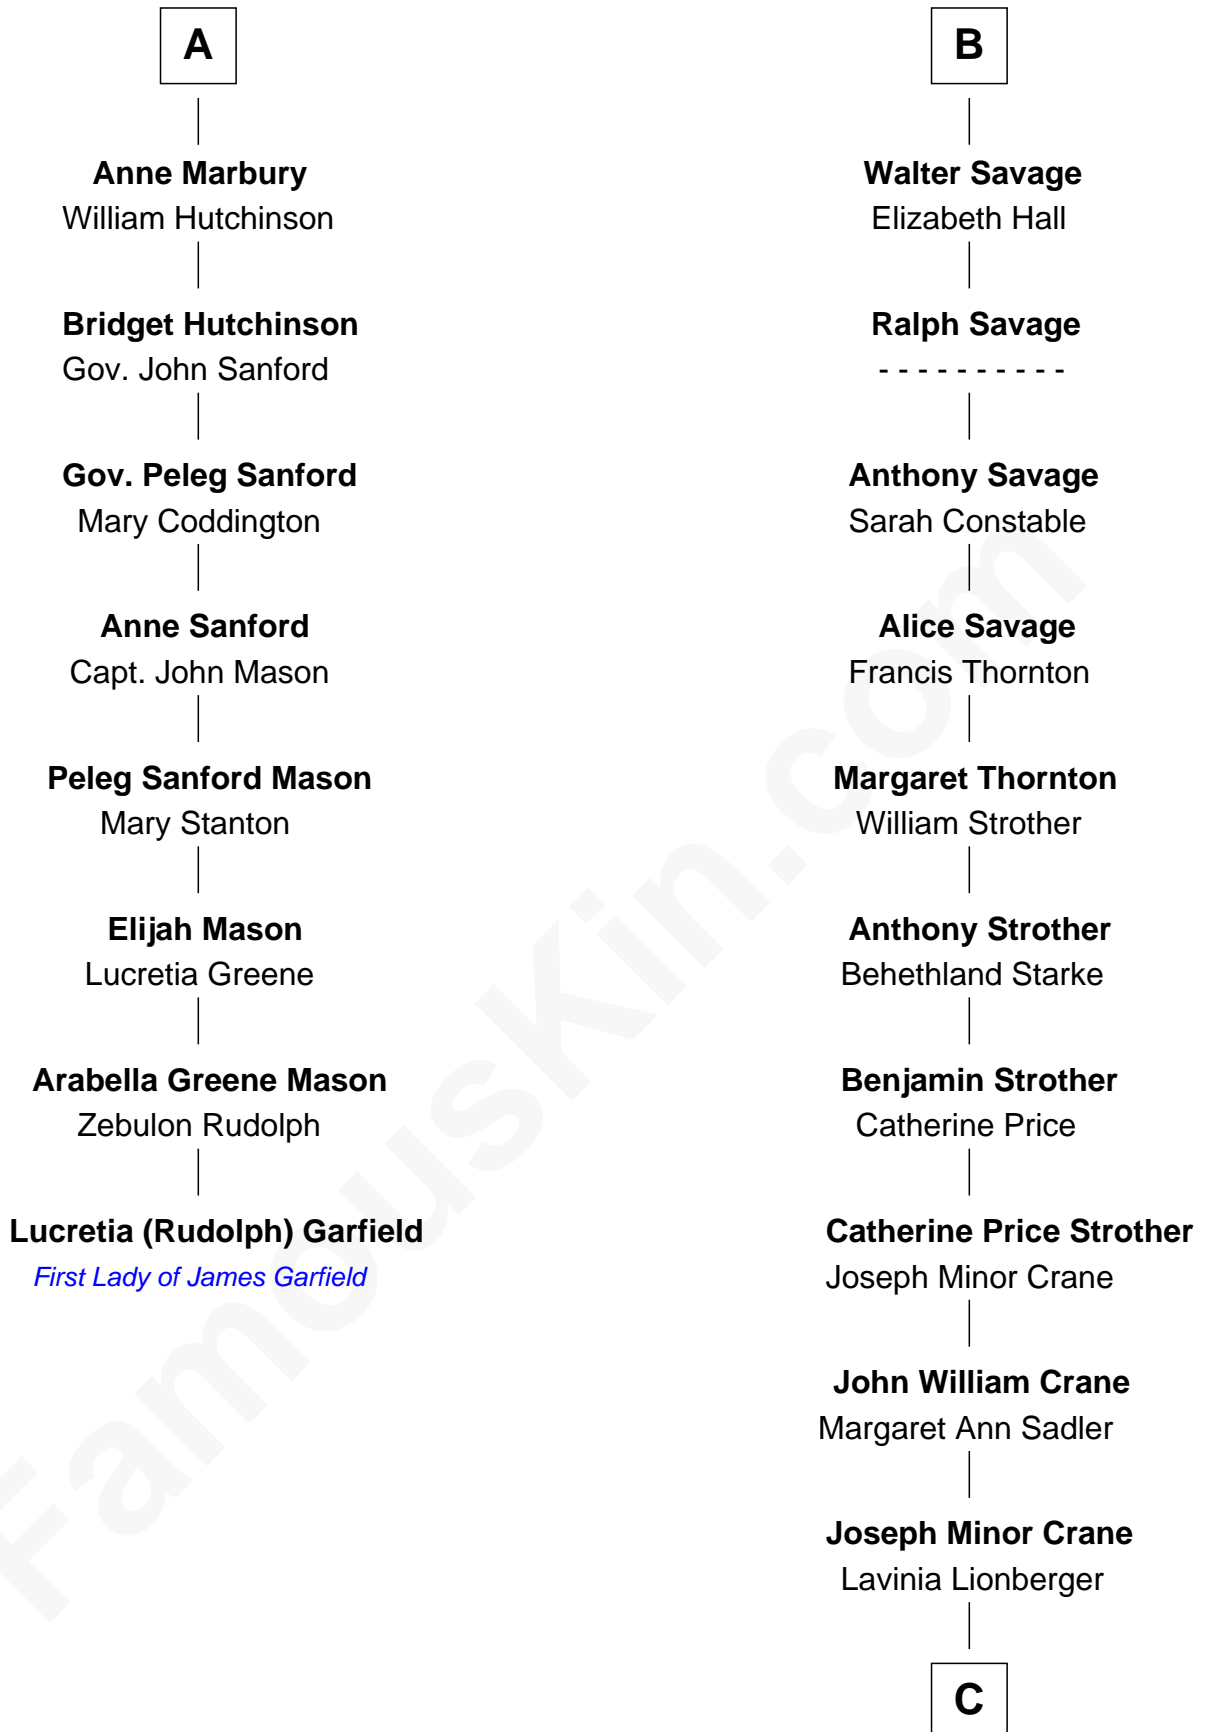

FamousKin.com

Relationship Chart of Lucretia (Rudolph) Garfield

First Lady of President James Garfield

14th cousin 4 times removed of

Randolph Scott

Movie Actor

C

Lucy Lionberger Crane

George Grant Scott

Randolph Scott

Movie Actor

FamousKin.com